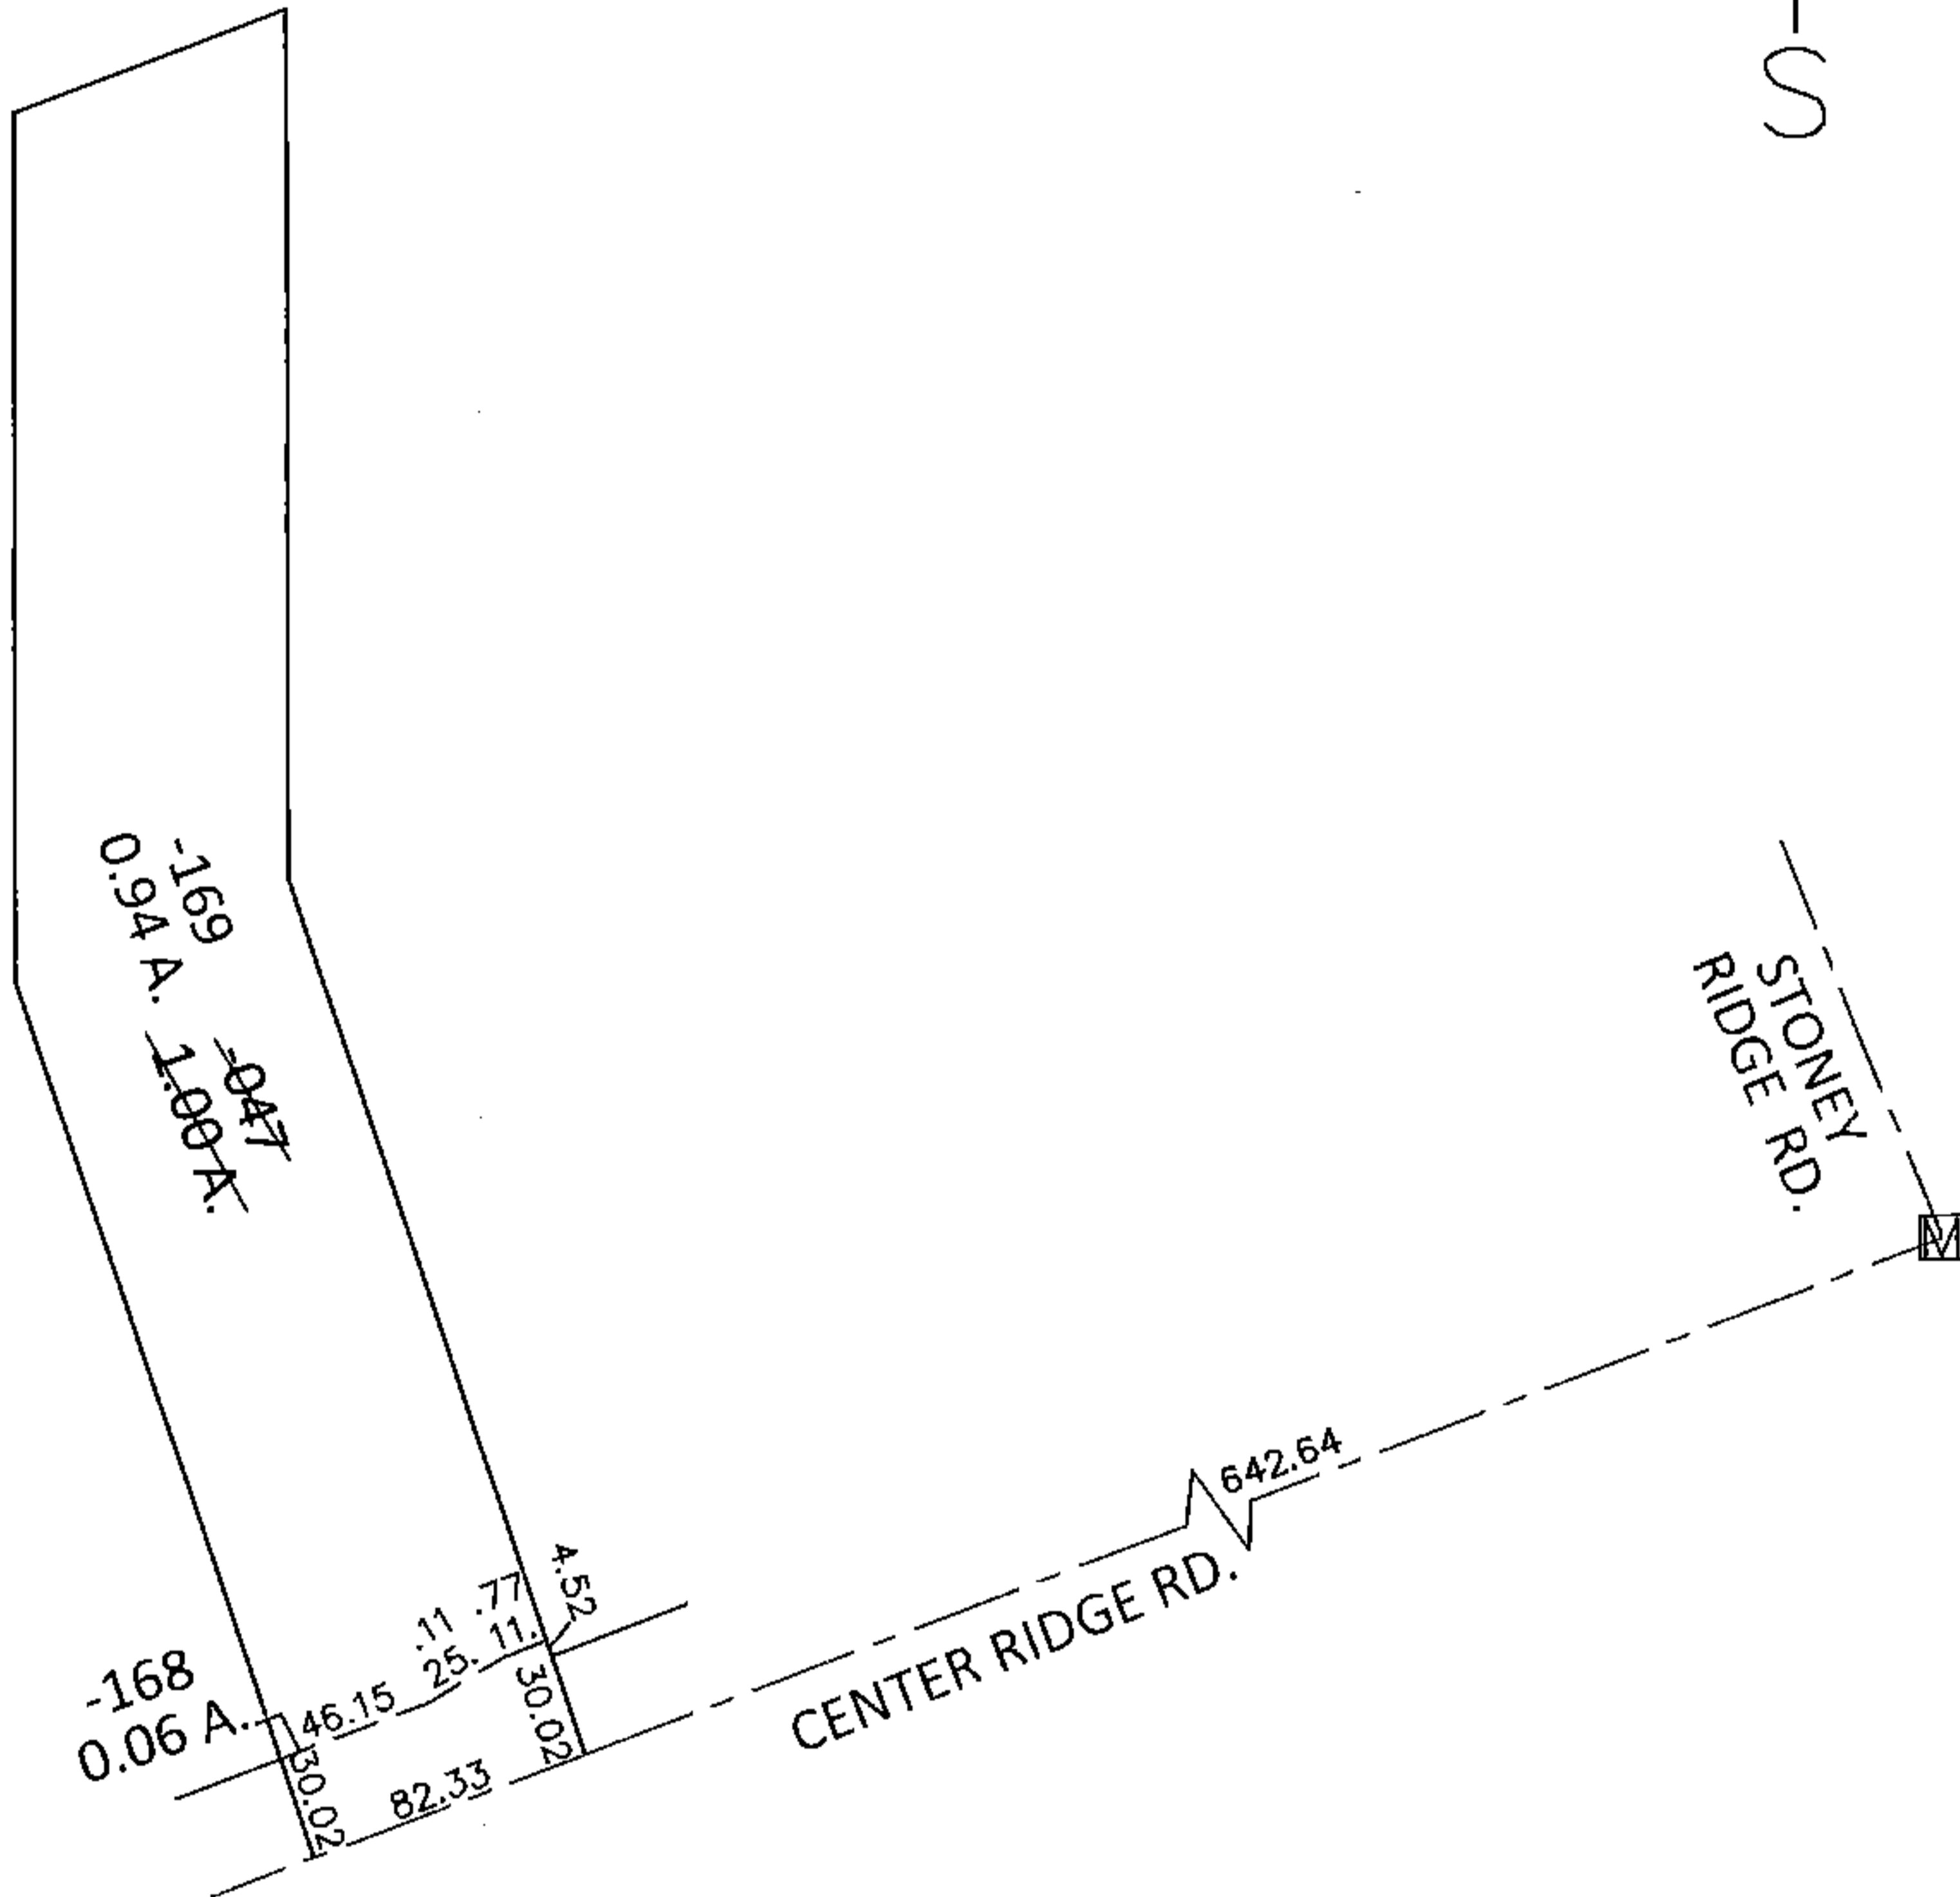

PARENT PARCEL: 07-00-028-101-047

CHILD PARCEL: 07-00-028-101-168, -169

14-00496

STARTING POINT: AT A MON BOX AT THE INTERSECTION OF C/L OF CENTER RIDGE RD. AND C/L OF STONEY RIDGE RD.

0.94 A. 1.00 A.  
-169  
-047

0.06 A.  
-168

46.15  
82.33  
30.02  
30.02  
25.11  
11.77  
4.52

642.64  
CENTER RIDGE RD.

STONEY  
RD.  
RIDGE

LOR-20-22.13  
16-WDV

**SPLITS/DEEDS PROCESSED**

LORAIN COUNTY TAX MAP DEPARTMENT  
226 MIDDLE AVE. ELYRIA, OHIO

SURVEYED BY: WILLIAM D. THOMAS

CLOSURE: .01:10,000

MAP PAGE(S): 7-00-028-C

APPROVED BY: RRM DATE: 8-25-14

SCALE: 1"= 100 PRIOR INST.: OR 230/825