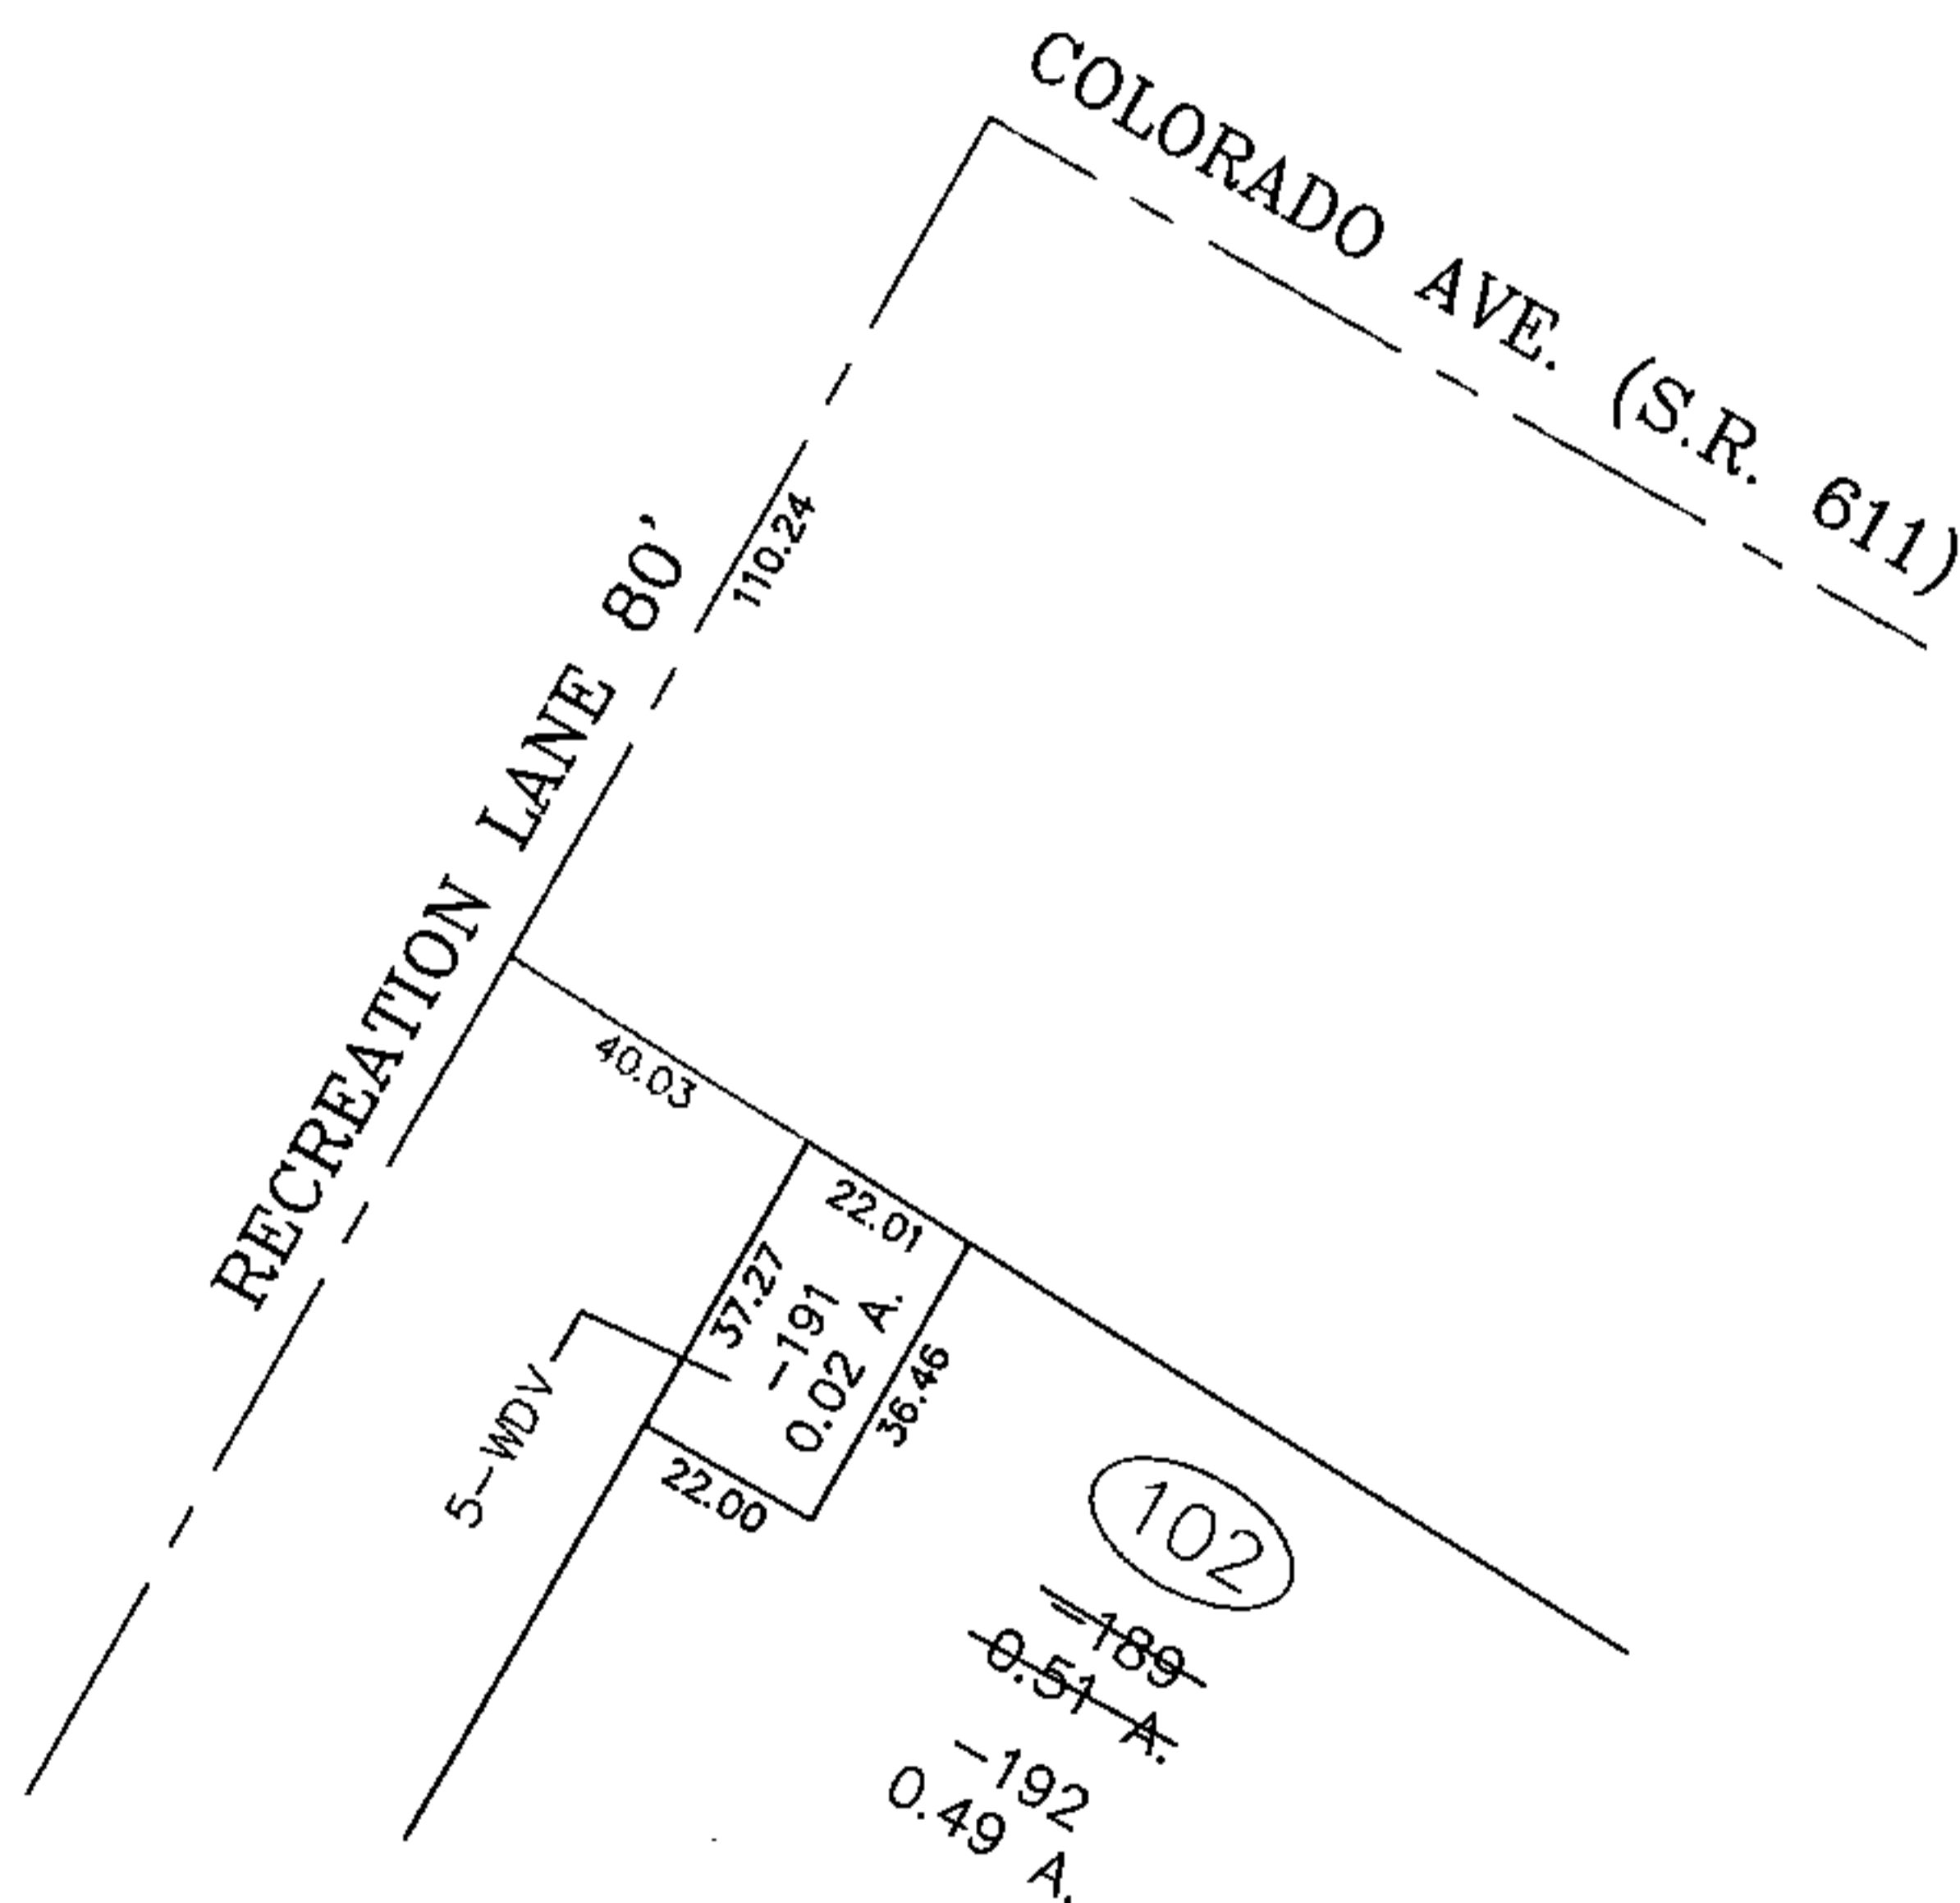

PARENT PARCEL: 04-00-004-102-189

CHILD PARCEL: 04-00-004-102-191 & -192

STARTING POINT: CL OF COLORADO AVE. (S.R. 611) & CL OF RECREATION LANE

14-00481

LOR-CHESTER RD. R.O.W

5-WDV

SPLITS/DEEDS PROCESSED

LORAIN COUNTY TAX MAP DEPARTMENT
226 MIDDLE AVE. ELYRIA, OHIO

SURVEYED BY: BRENT ANDERSON

CLOSURE: 0.01 : 10,000

MAP PAGE(S): 4-00-004

APPROVED BY: TJS DATE: 5/9/14

SCALE: 1"= 50' PRIOR INST.: 20080266688