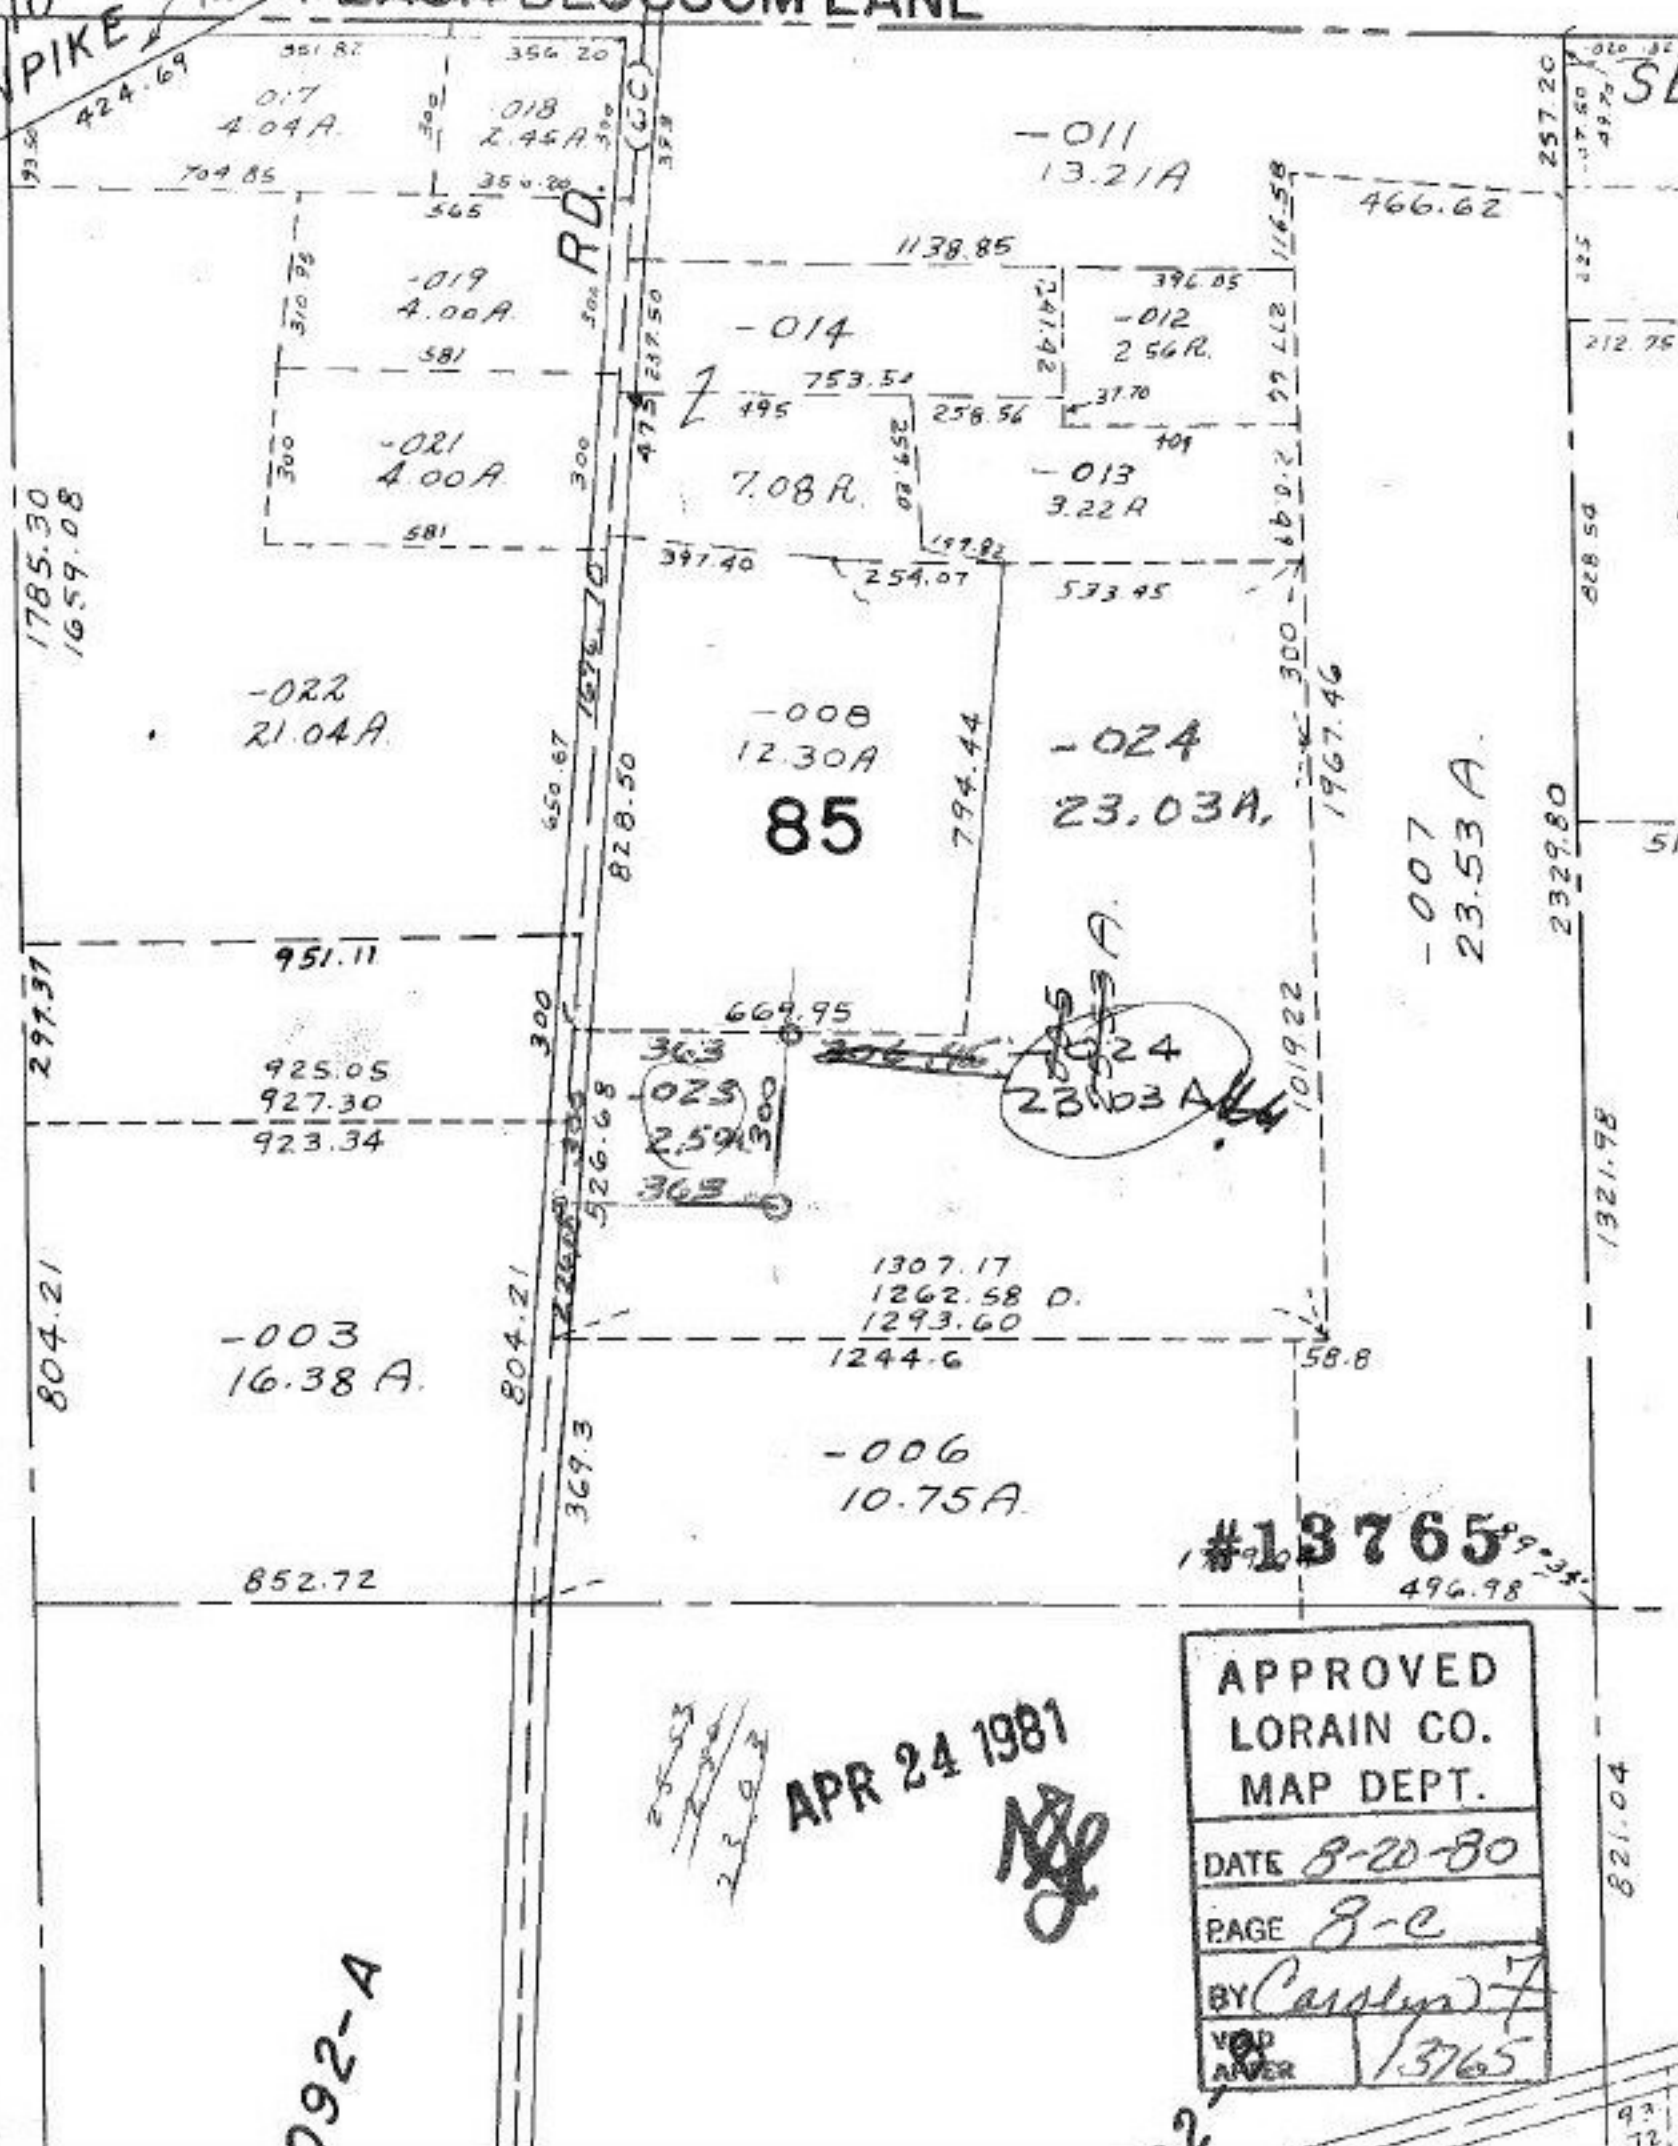

#13765

OHIO TURNPIKE  
PEACH BLOSSOM LANE

#0  
#00

292-A

APR 24 1981

#13765  
496.98

APPROVED	
LORAIN CO.	
MAP DEPT.	
DATE	8-20-80
PAGE	8-c
BY	Carolyn J. F.
VOD	
AMVER	13765

SL

51

1321.98

821.04

93  
12