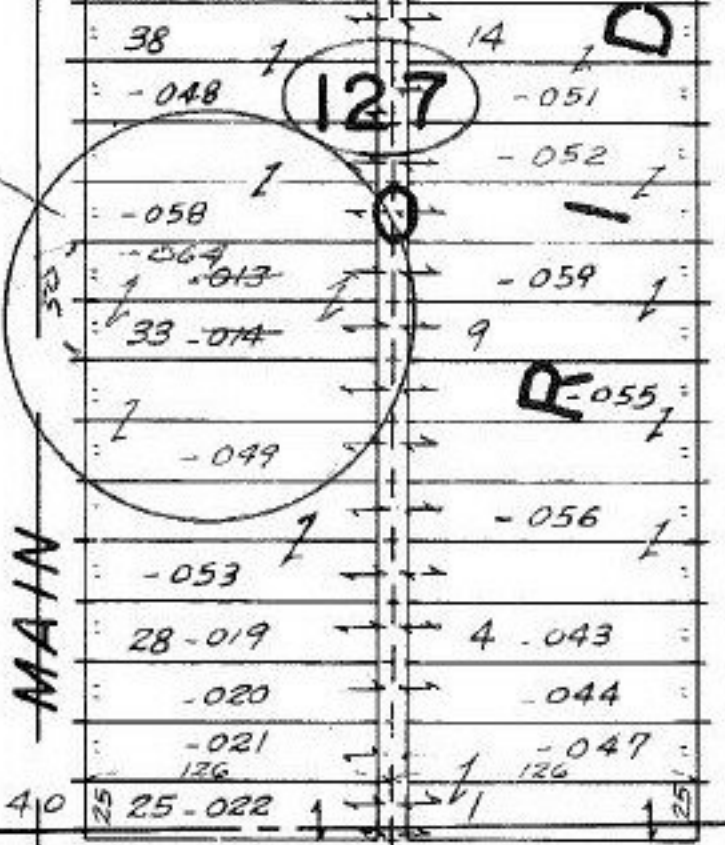

T.M.
5-29-80

#13492

APPROVED
LORAIN CO.
MAP DEPT.
DATE 1-22-80
PAGE 7-00-007- ED
BY T. McNeil
VOID AFTER

FRANCES

-064
50 X 126

MAIN

BROAD

ROSE