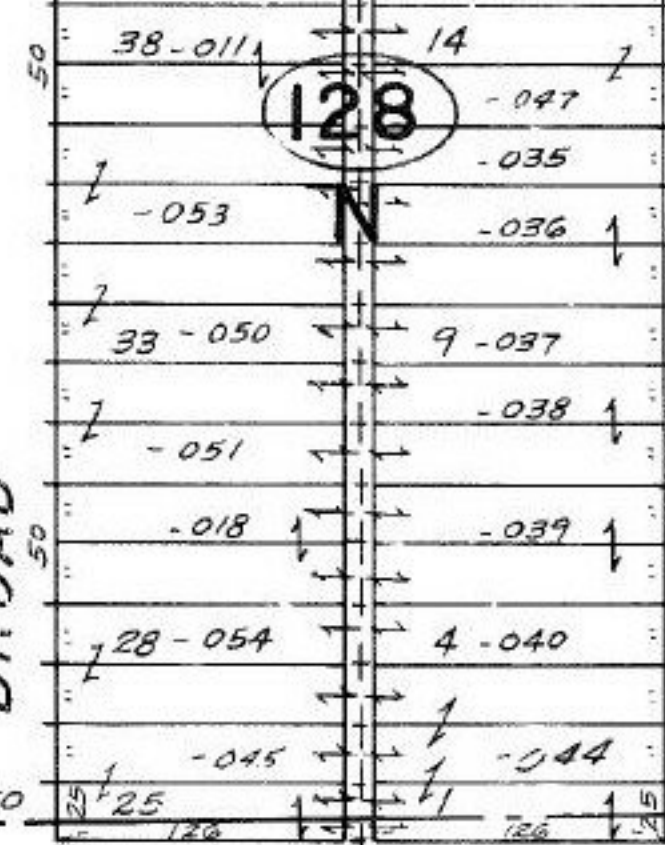

T.M.
5-29-80

#13492

APPROVED
LORAIN CO.
MAP DEPT.
DATE 1-22-80
PAGE 7-00-007- ED
BY T. McNeil
VOID AFTER

FRANCES

-064
50 X 126

MAIN

BROAD

ROSE