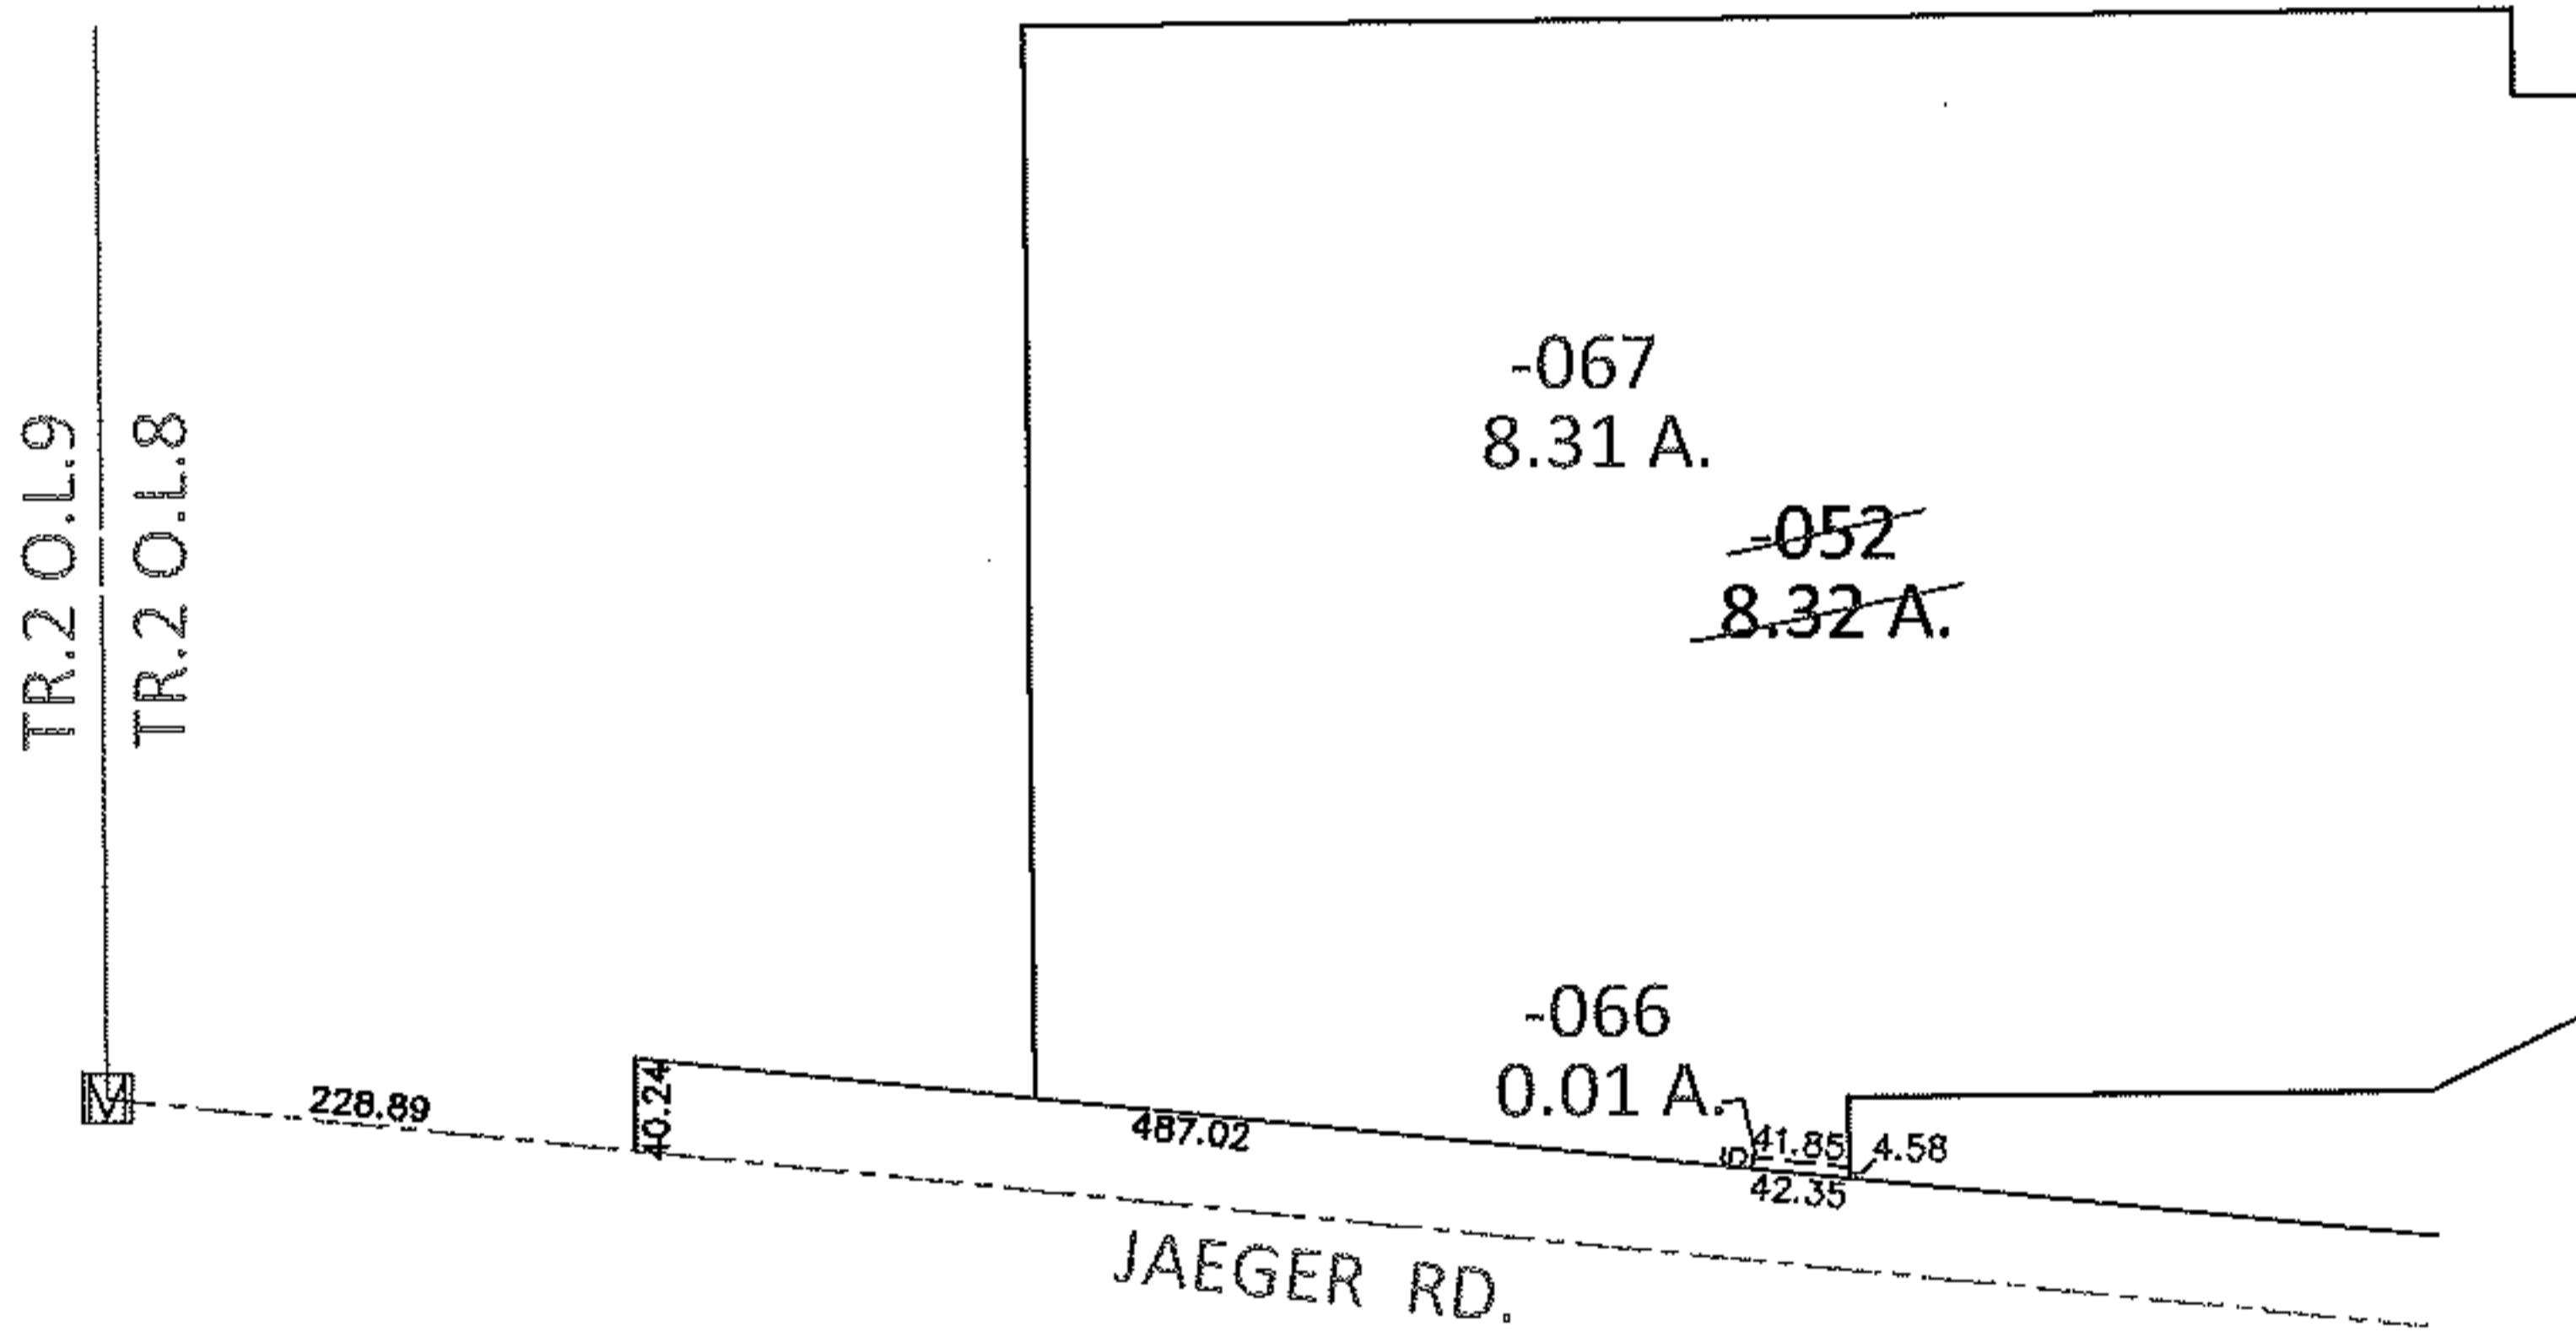

PARENT PARCEL: 02-02-008-107-052

CHILD PARCEL: 02-02-008-107-066, -067

13-00428

STARTING POINT: AT A MON BOX AT THE INTERSECTION OF C/L OF JAEGER RD. AND WEST LINE OF TR.2 O.L.8

LOR-JAEGER RD.  
64 WD

SPLITS/DEEDS PROCESSED

LORAIN COUNTY TAX MAP DEPARTMENT  
226 MIDDLE AVE. ELYRIA, OHIO

SURVEYED BY: TREVOR A. BIXLER  
CLOSURE: .00:10,000  
MAP PAGE(S): 2-02-008-A  
APPROVED BY: RRM DATE: 2-27-13  
SCALE: 1"= 200 PRIOR INST.: 20060138582