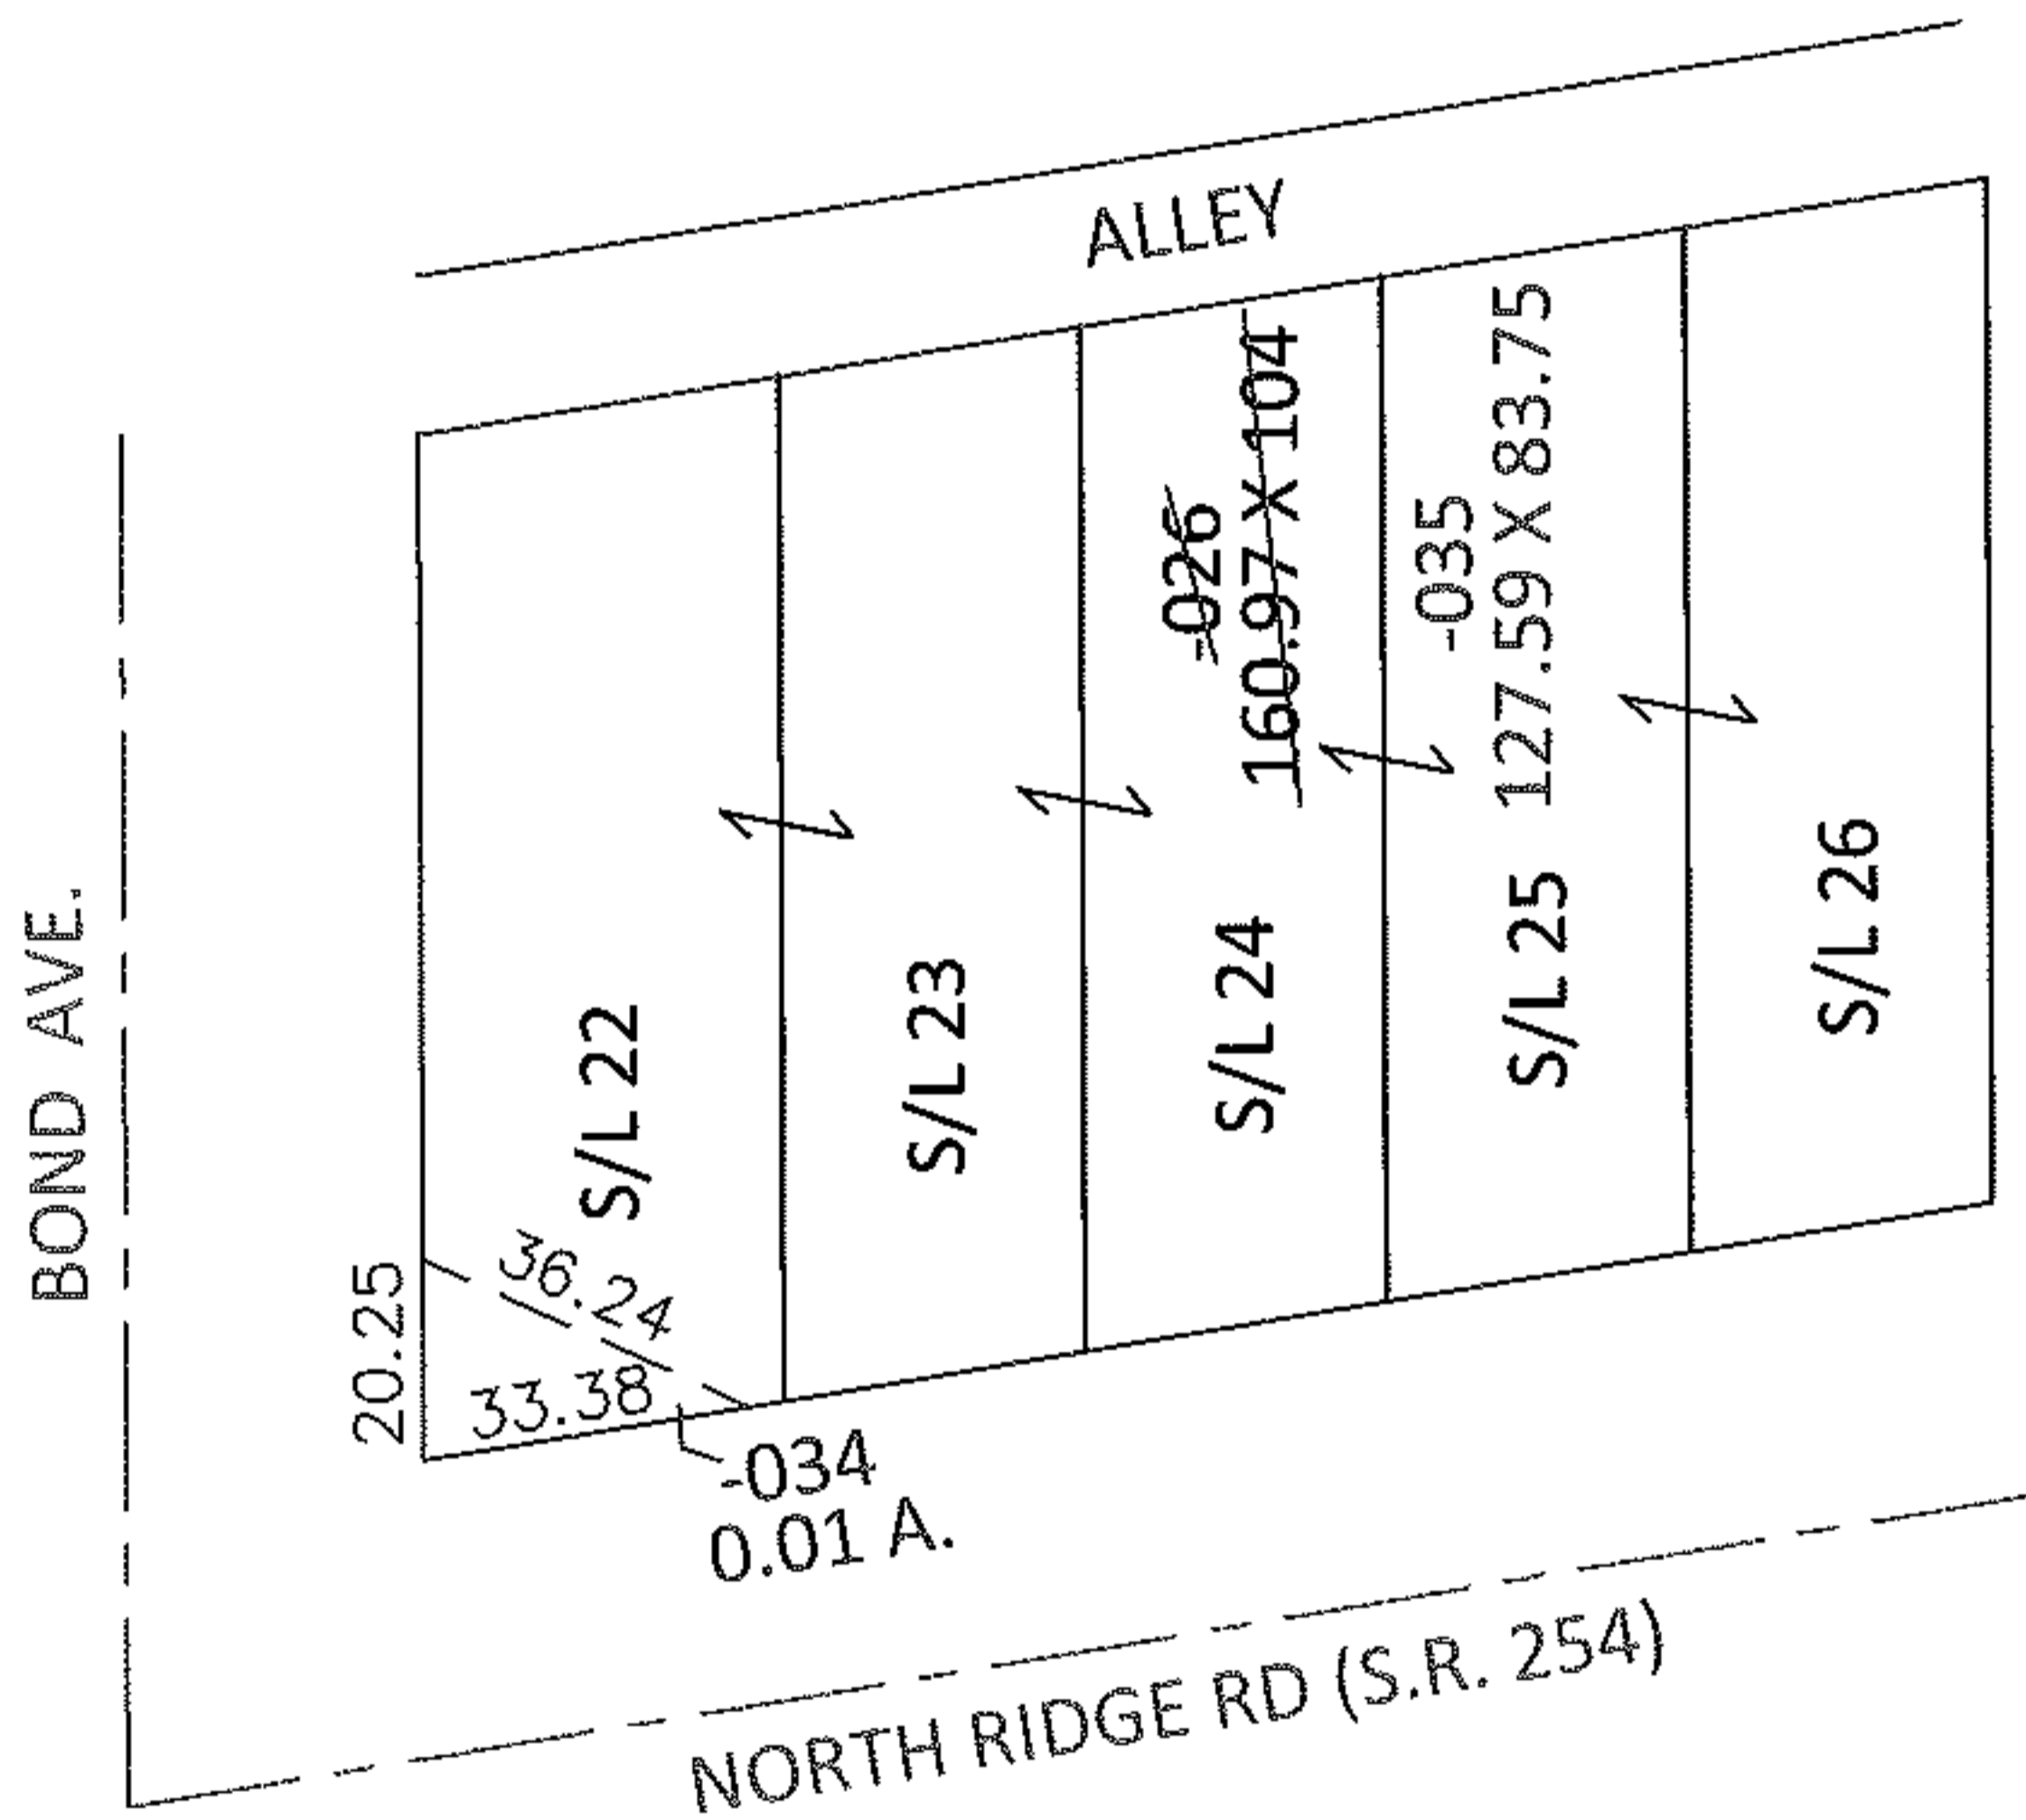

PARENT PARCEL: 03-00-075-110-026

CHILD PARCEL: 03-00-075-110-034, -035

STARTING POINT: SOUTHWEST CORNER OF LOT 22 IN LIBERTY SUB. (VOL.9 PG.26)

13-00398

**SPLITS/DEEDS PROCESSED**

LORAIN COUNTY TAX MAP DEPARTMENT  
226 MIDDLE AVE. ELYRIA, OHIO

SURVEYED BY: RICHARD F. MATHIAS

CLOSURE: .00:10,000

MAP PAGE(S): 3-00-075-A

APPROVED BY: RRM DATE: 2-21-13

SCALE: 1"= 50' PRIOR INST.: 20080252753