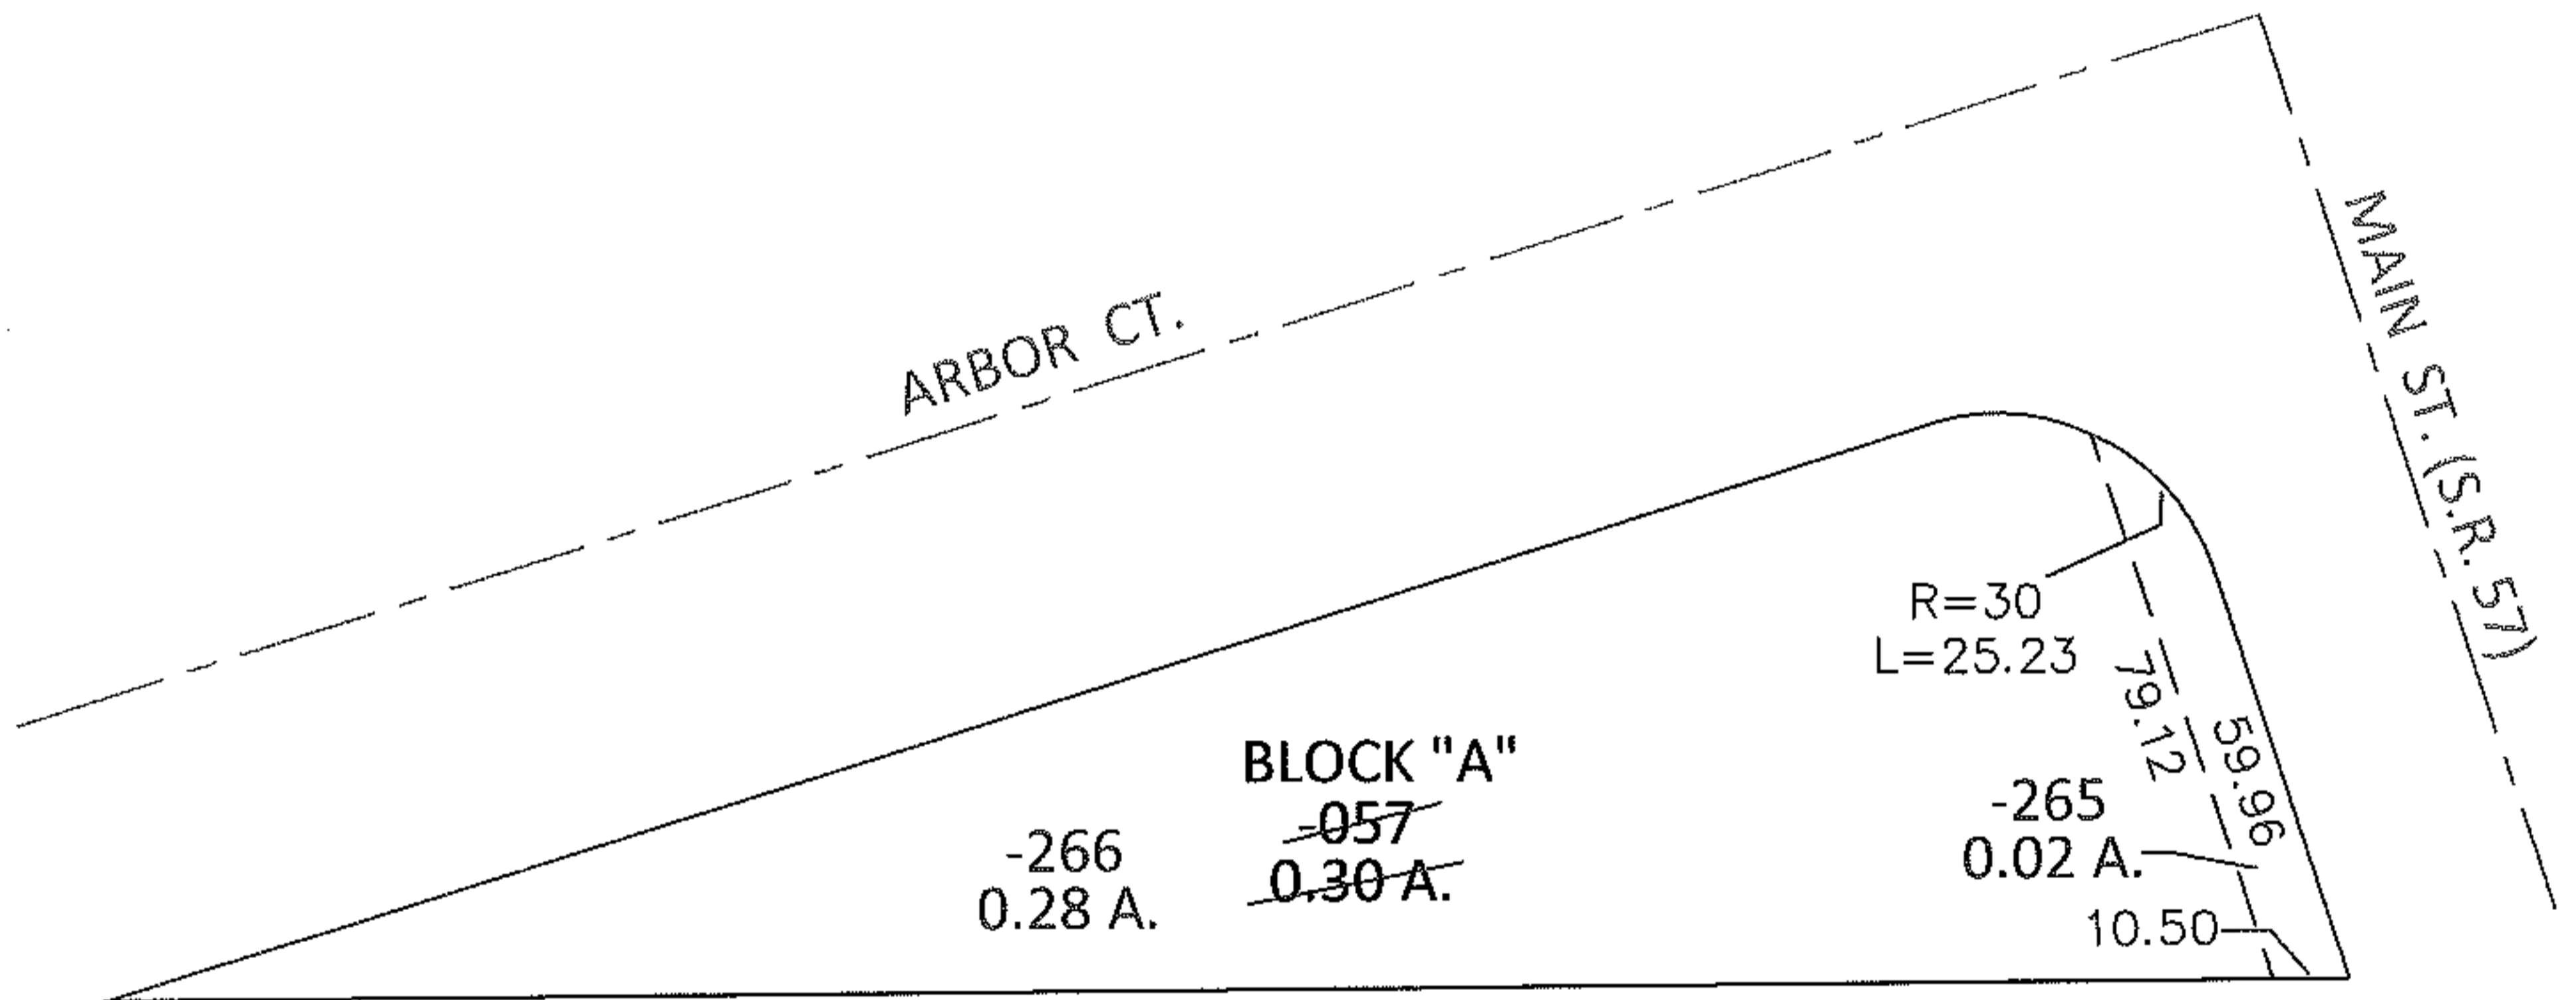

PARENT PARCEL: 11-00-098-000-057

CHILD PARCEL: 11-00-098-000-265, -266

13-00364

STARTING POINT: SOUTHEAST CORNER OF BLOCK A IN TANGLEWOOD SUB.(VOL.51 PG.36)

**SPLITS/DEEDS PROCESSED**

LORAIN COUNTY TAX MAP DEPARTMENT  
226 MIDDLE AVE. ELYRIA, OHIO

SURVEYED BY: KENNETH C. DEAN JR.

CLOSURE: .01:10,000

MAP PAGE(S): 11-00-098-A

APPROVED BY: RRM DATE: 1-3-12

SCALE: 1"= 50' PRIOR INST.: OR 289/517