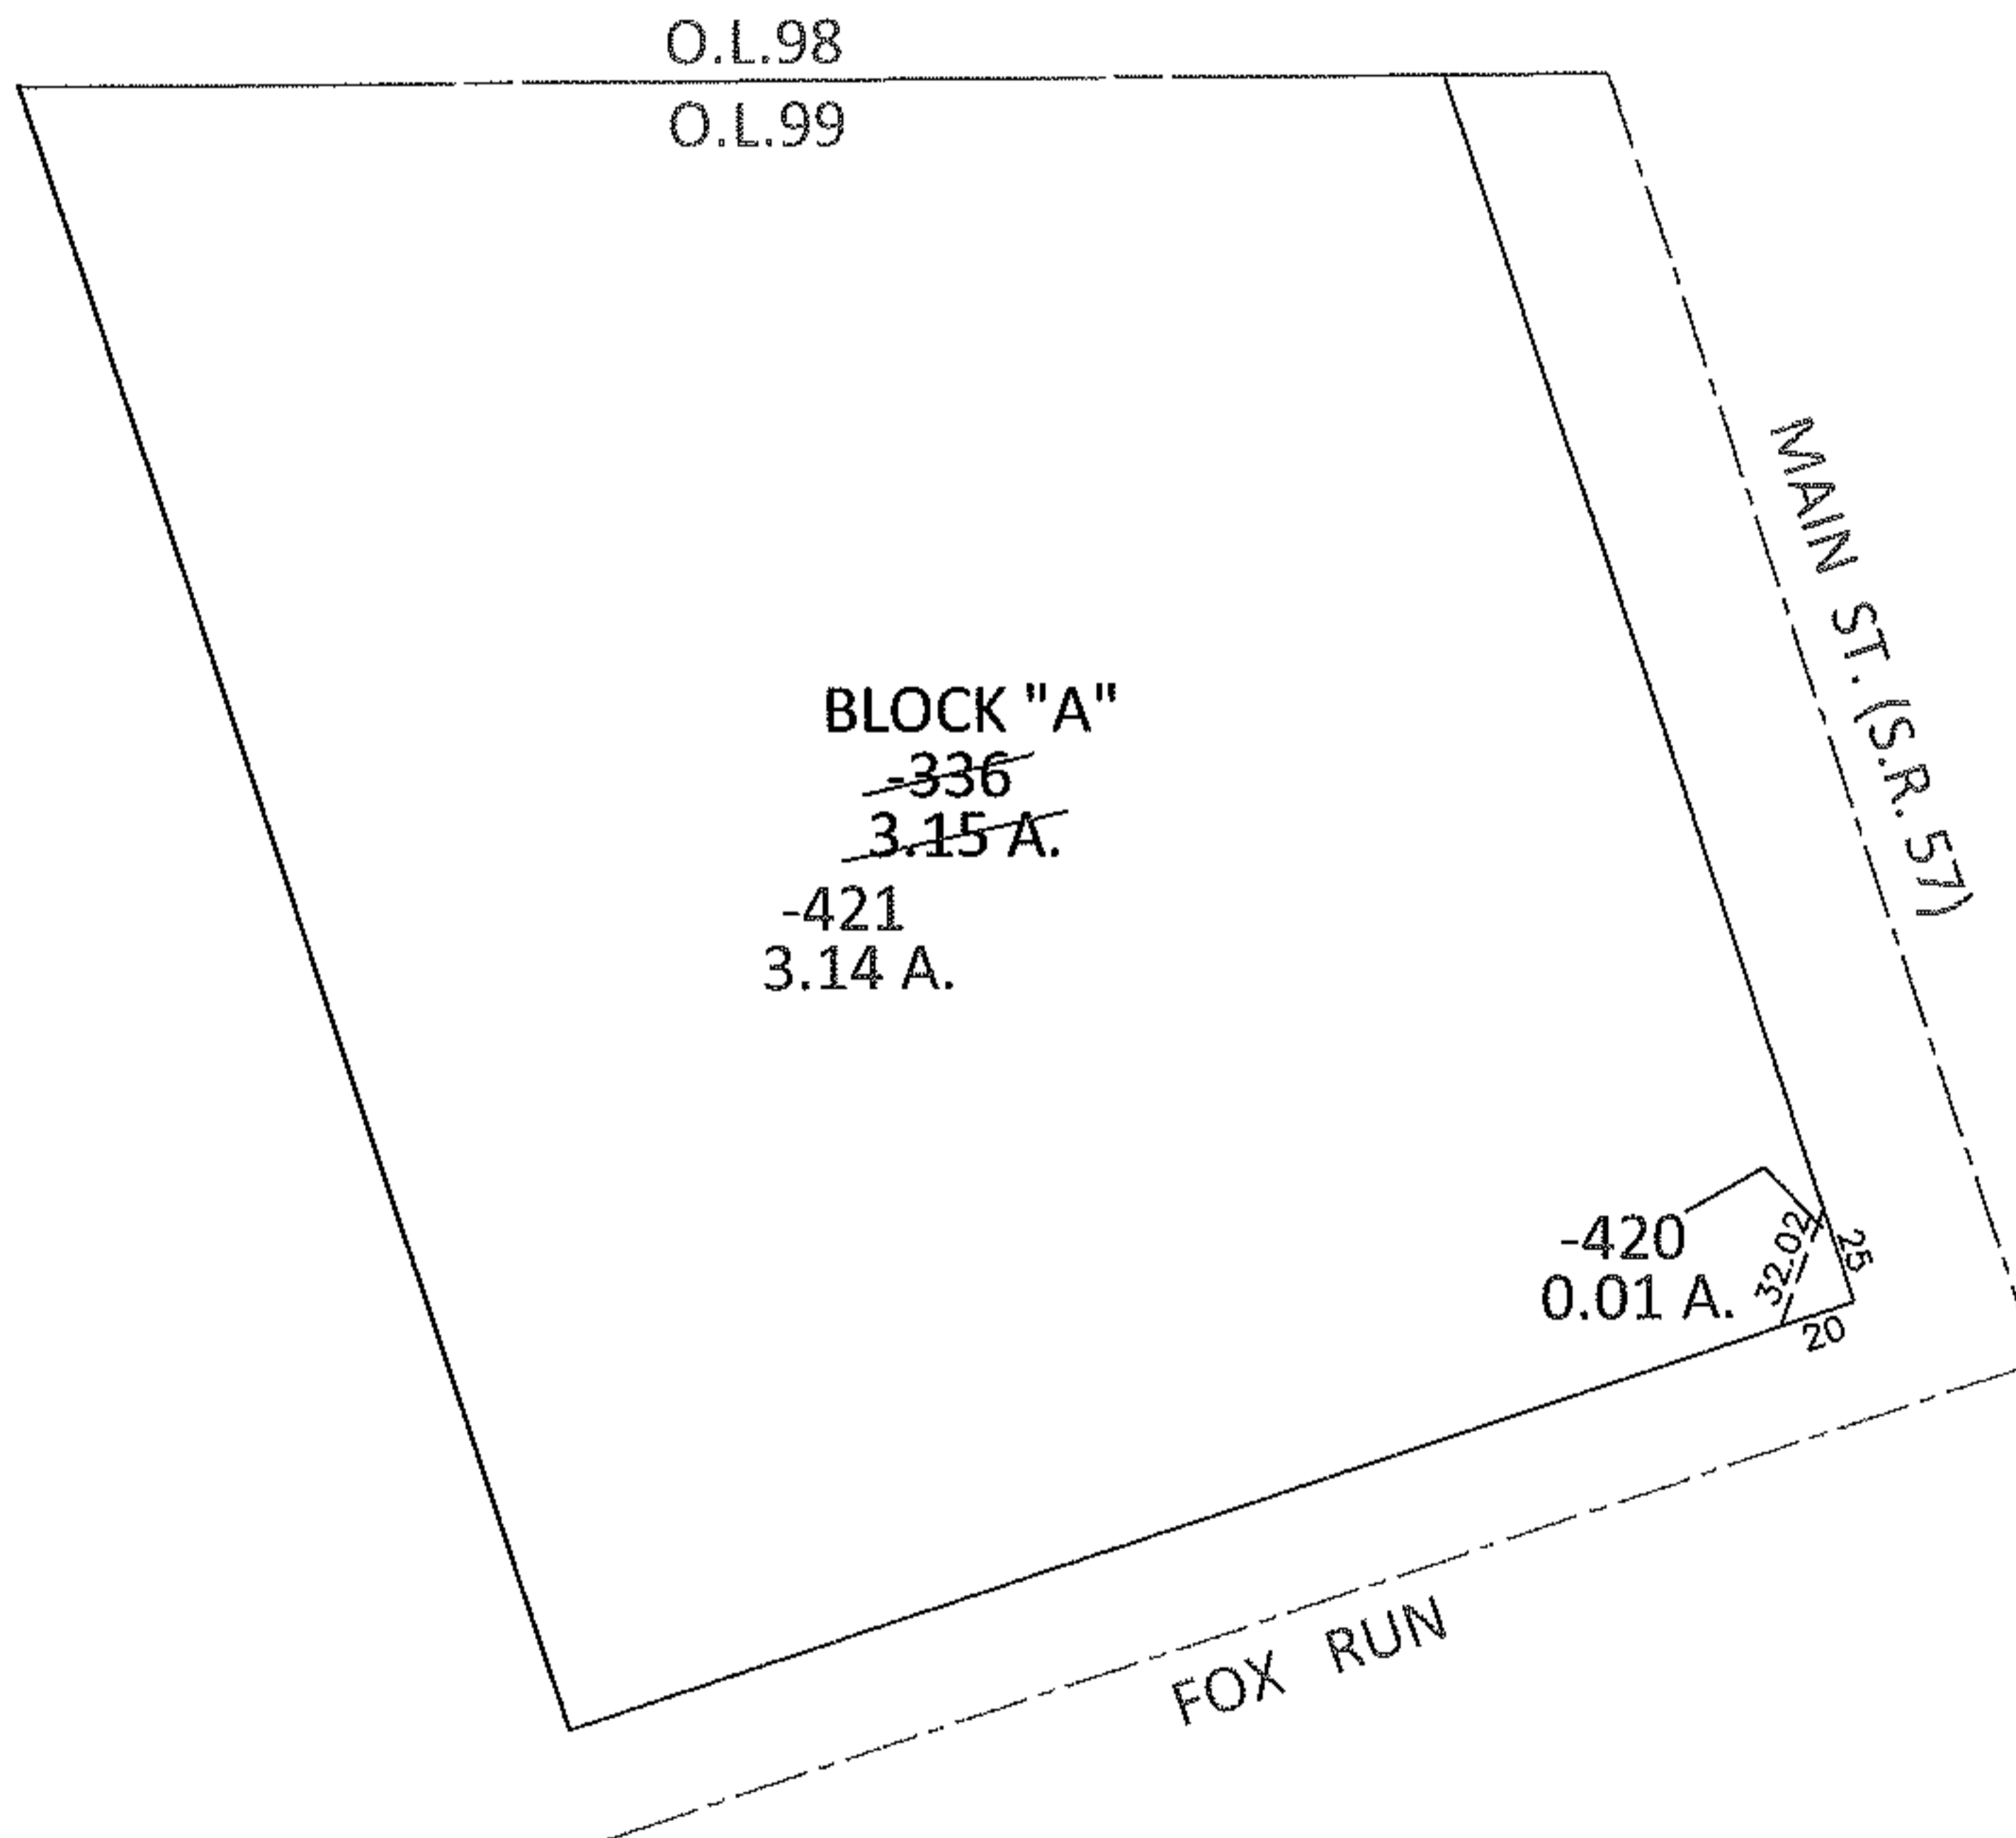

PARENT PARCEL: 11-00-099-000-336

CHILD PARCEL: 11-00-099-000-420, -421

STARTING POINT: SOUTHEAST CORNER OF BLOCK A IN FOX RUN SUB.(VOL.73 PG.19)

13-00363

SPLITS/DEEDS PROCESSED

LORAIN COUNTY TAX MAP DEPARTMENT
226 MIDDLE AVE. ELYRIA, OHIO

SURVEYED BY: KENNETH C. DEAN JR.

CLOSURE: .00:10,000

MAP PAGE(S): 11-E NORTH

APPROVED BY: RRM DATE: 1-2-13

SCALE: 1"= 100 PRIOR INST.: 20020811890