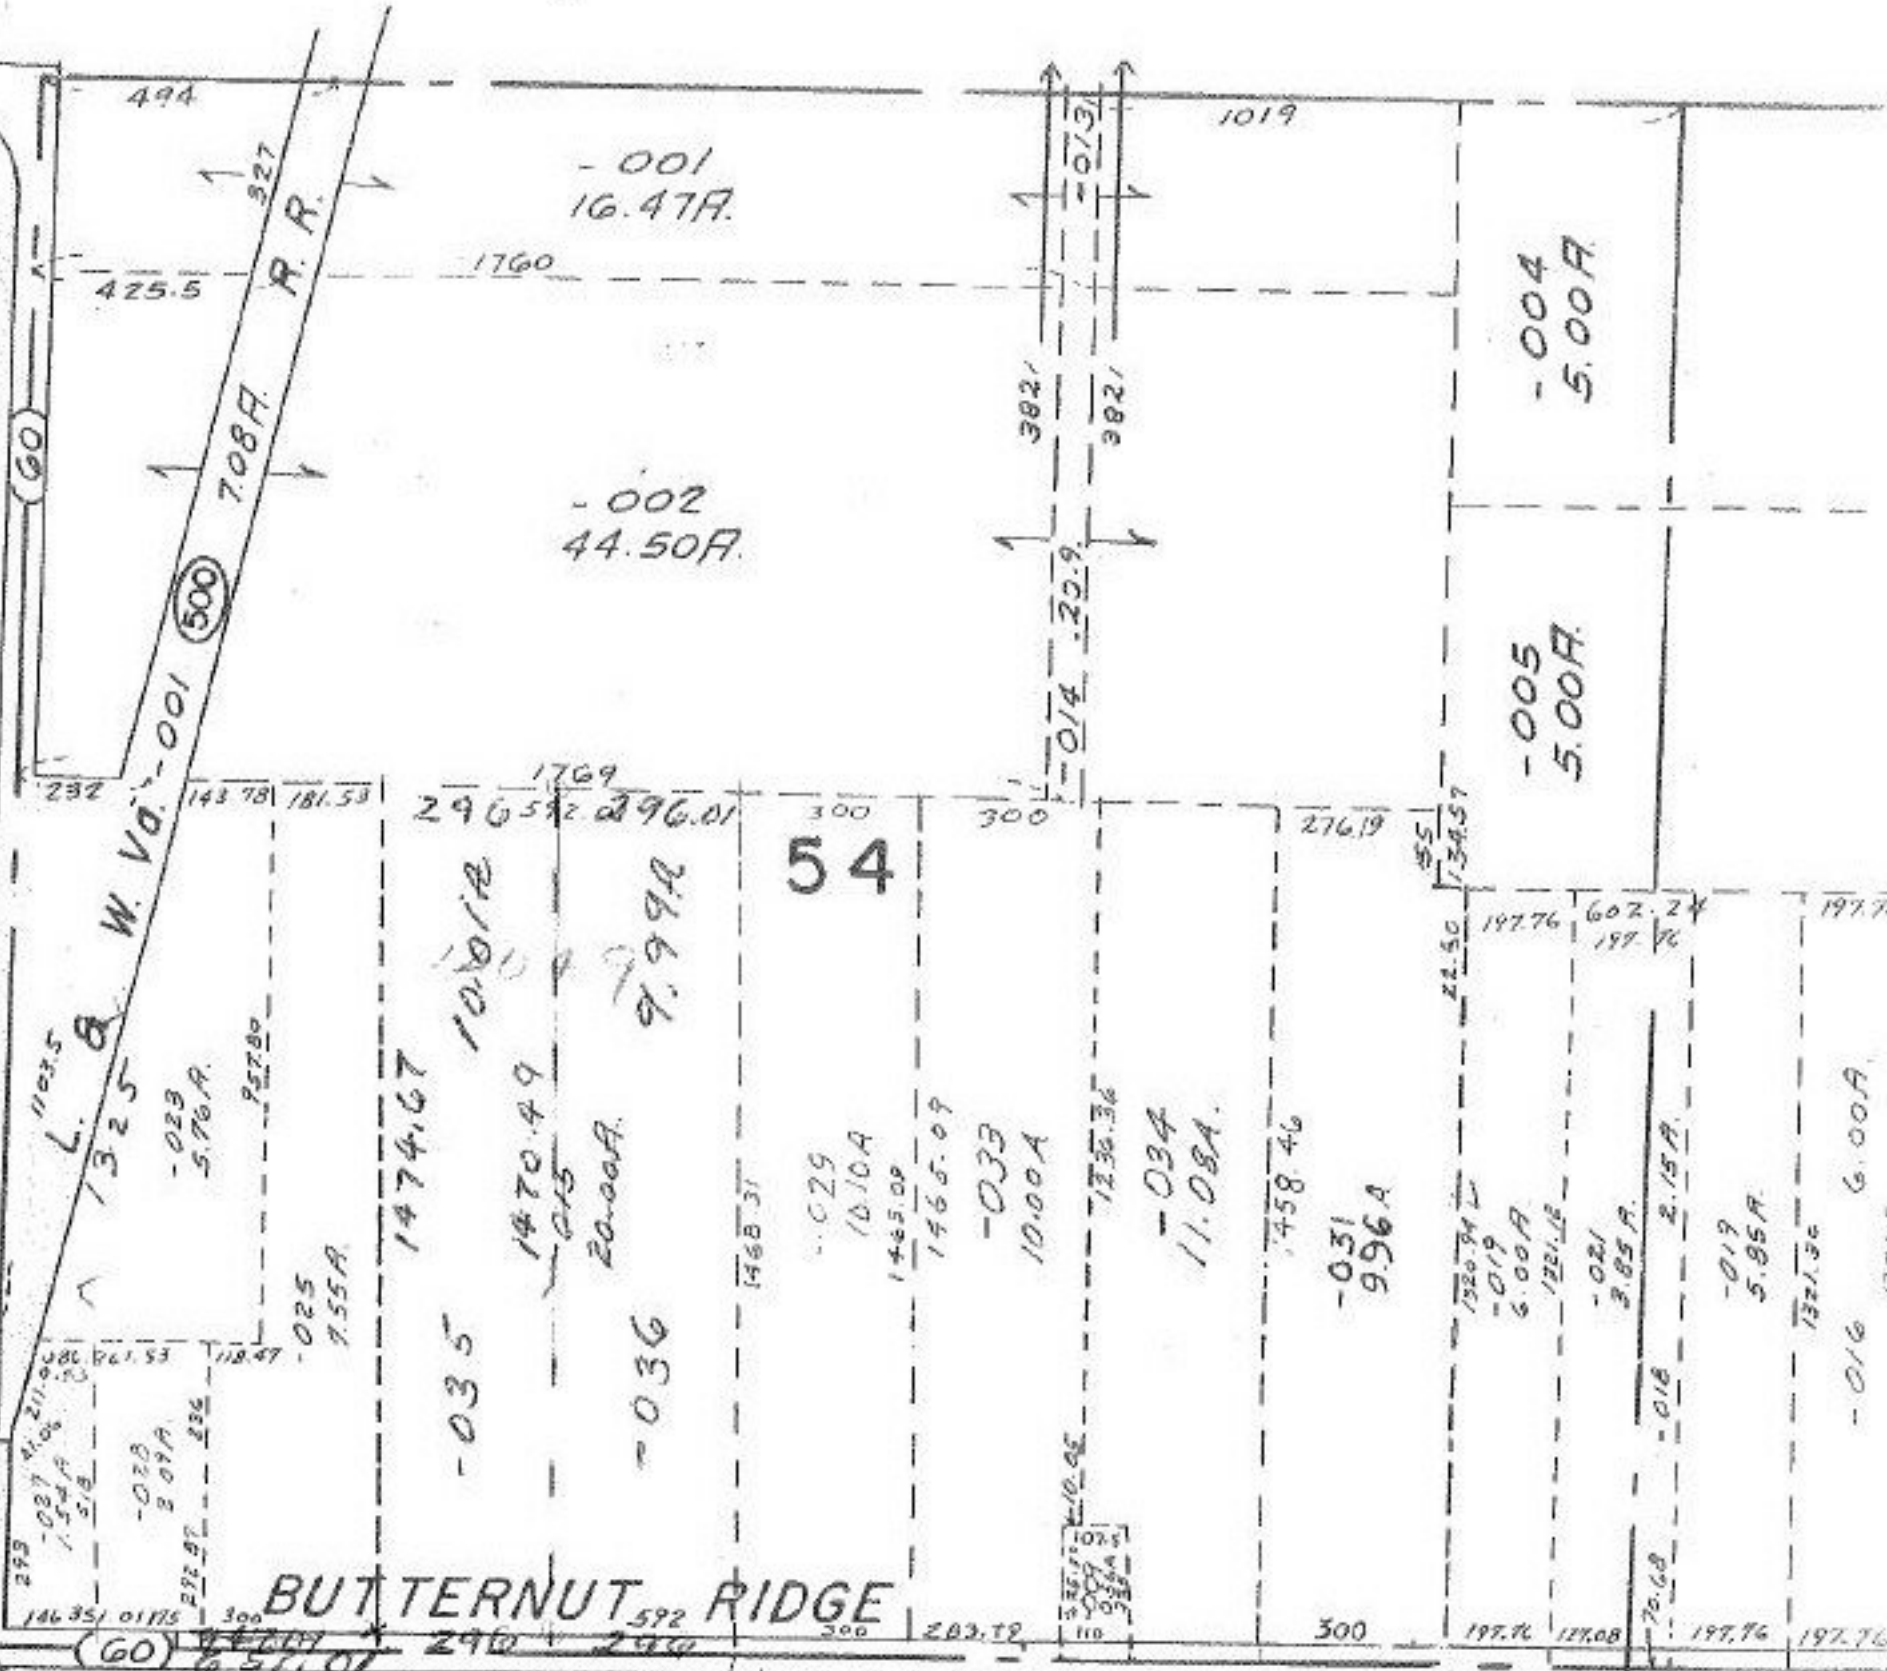

12049

RD.

BUTTERNUT RIDGE

2775.36 Co Record
2776.64 Meas.

#12049

APPROVED
LORAIN CO.
MAP DEPT.
DATE 9-12-78
PAGE 9-F
BY CAROLYN
VOID AFTER 12049

TM
3-13-79

064-A

064-B