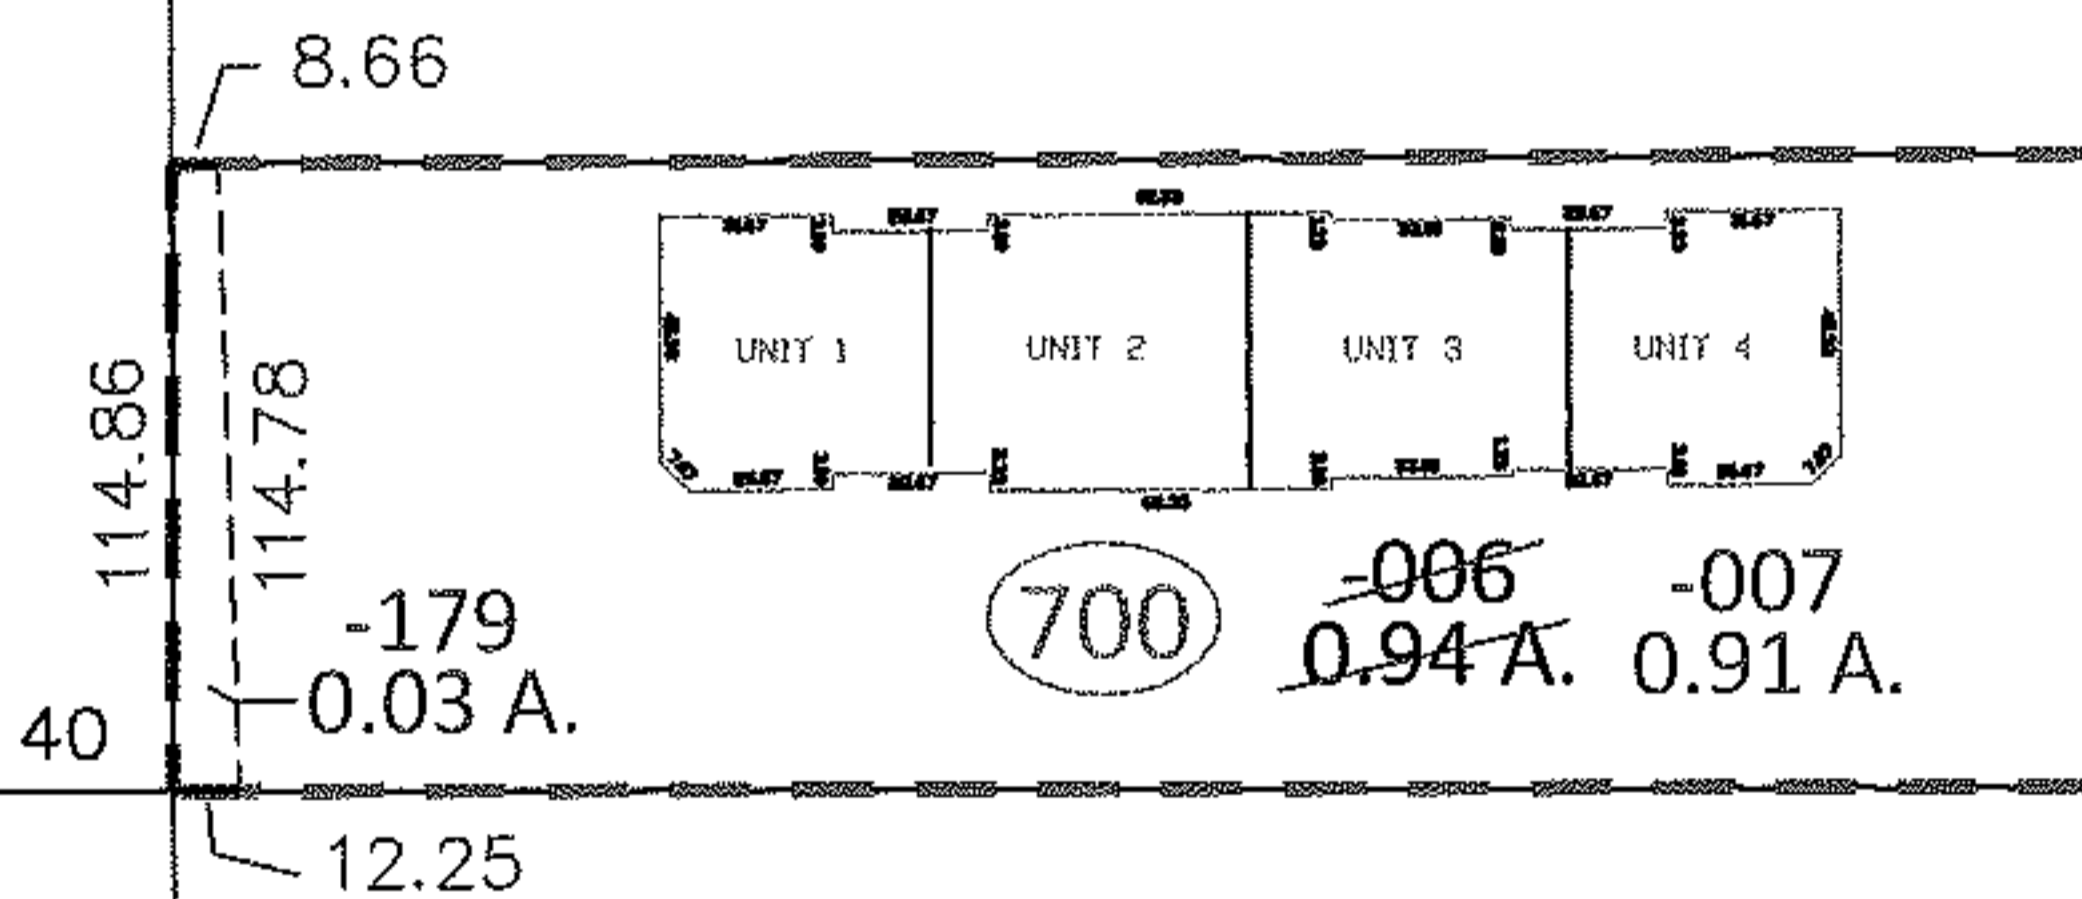

PARENT PARCEL: 03-00-001-700-006

CHILD PARCEL: 03-00-001-000-179, 03-00-001-700-007

STARTING POINT: AT A MON BOX AT THE INTERSECTION OF C/L OF S.R.301 AND C/L OF S.R. 254

12-00325

DETROIT RD. (S.R.254)

ABBE RD. (S.R. 301)

712.86

SPLITS/DEEDS PROCESSED

LORAIN COUNTY TAX MAP DEPARTMENT
226 MIDDLE AVE. ELYRIA, OHIO

SURVEYED BY: RICHARD JOHN SWAN

CLOSURE: .01:10,000

MAP PAGE(S): 3-00-001-A

APPROVED BY: RRM DATE: 10-9-12

SCALE: 1"= 100 PRIOR INST.: 20070204185