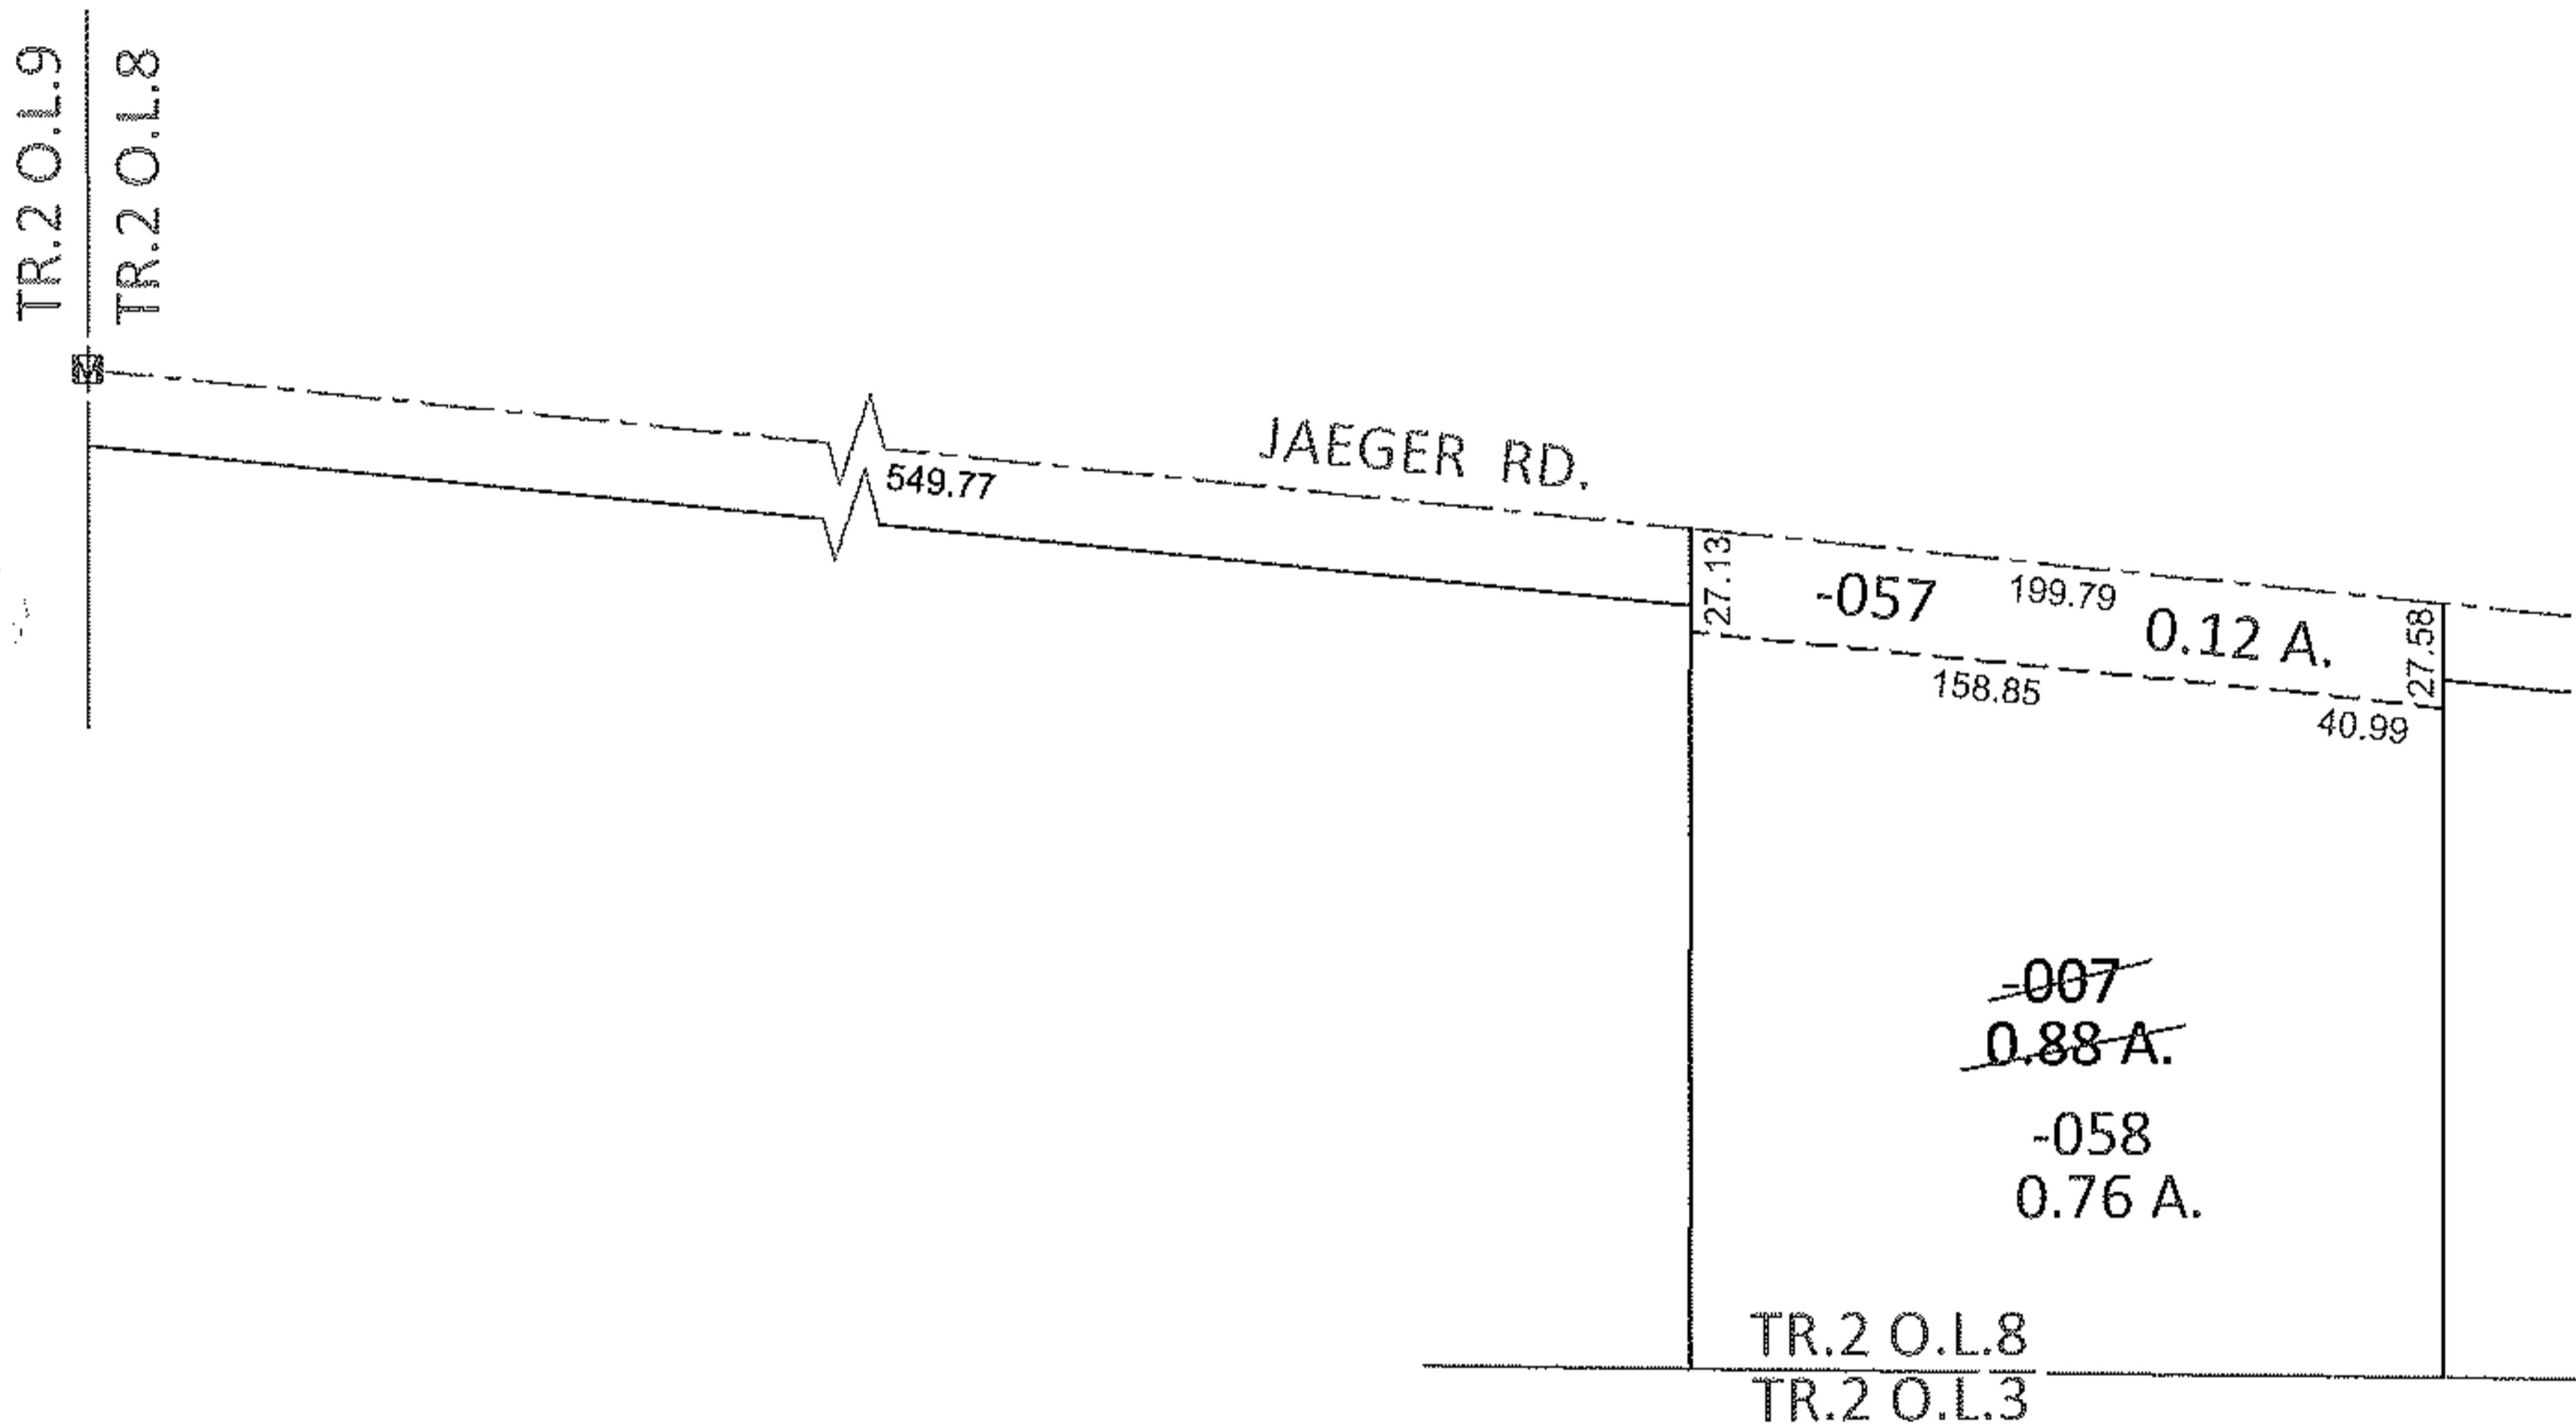

PARENT PARCEL: 02-02-008-107-007

CHILD PARCEL: 02-02-008-107-057, -058

12-00277

STARTING POINT: AT A MON BOX AT THE INTERSECTION OF C/L OF JAEGER RD. AND WEST LINE OF TR.2 O.L.8

**SPLITS/DEEDS PROCESSED**

LORAIN COUNTY TAX MAP DEPARTMENT  
226 MIDDLE AVE. ELYRIA, OHIO

SURVEYED BY: TREVOR A. BIXLER

CLOSURE: .00:10,000

MAP PAGE(S): 2-02-008-A

APPROVED BY: RRM DATE: 5-4-12

SCALE: 1"= 100 PRIOR INST.: 20000663895