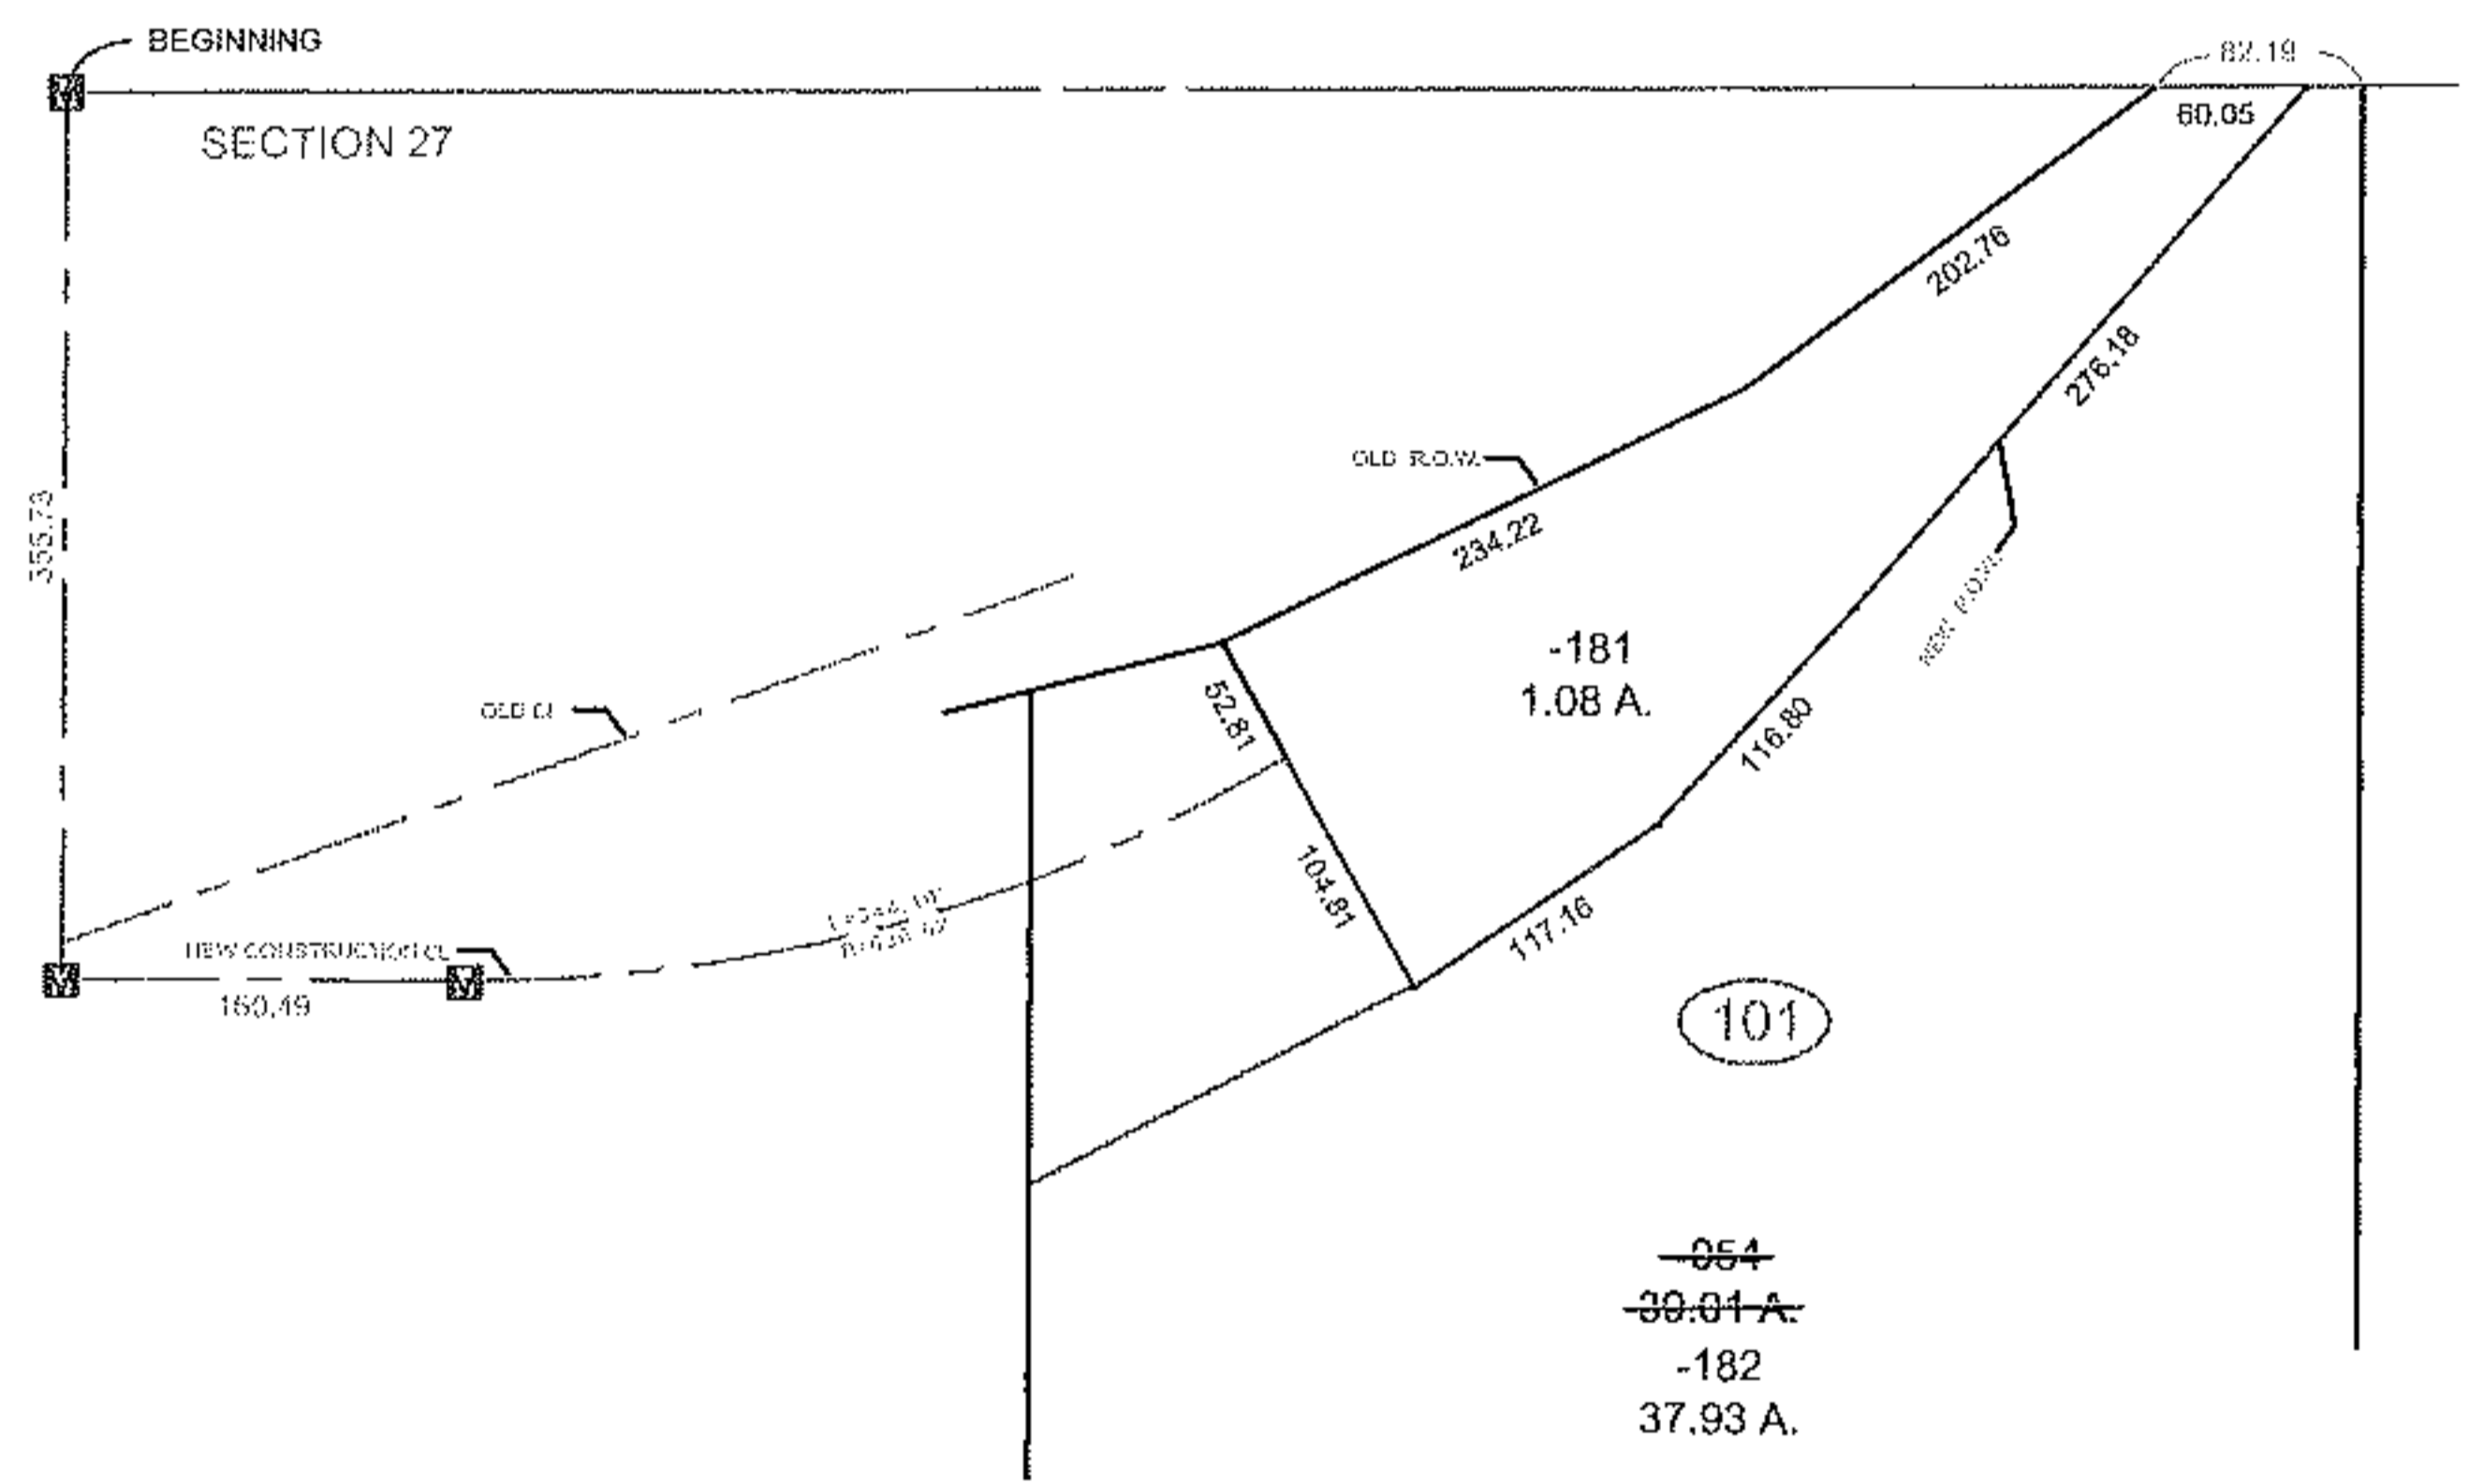

RASTER

PARENT PARCEL: 04-00-027-101-054  
CHILD PARCEL: 04-00-027-101-181 & -182  
STARTING POINT: N.W. CORNER OF SECTION 27

12-00246

**SPLITS/DEEDS PROCESSED**  
LORAIN COUNTY TAX MAP DEPARTMENT  
226 MIDDLE AVE. ELYRIA, OHIO

SURVEYED BY: WILLIAM J. SALA  
CLOSURE: 0.01 : 10,000  
MAP PAGE(S): 4-00-027-A  
APPROVED BY: TJS DATE: 1/17/12  
SCALE: 1" = 200 PRIOR INST.: 20050067928