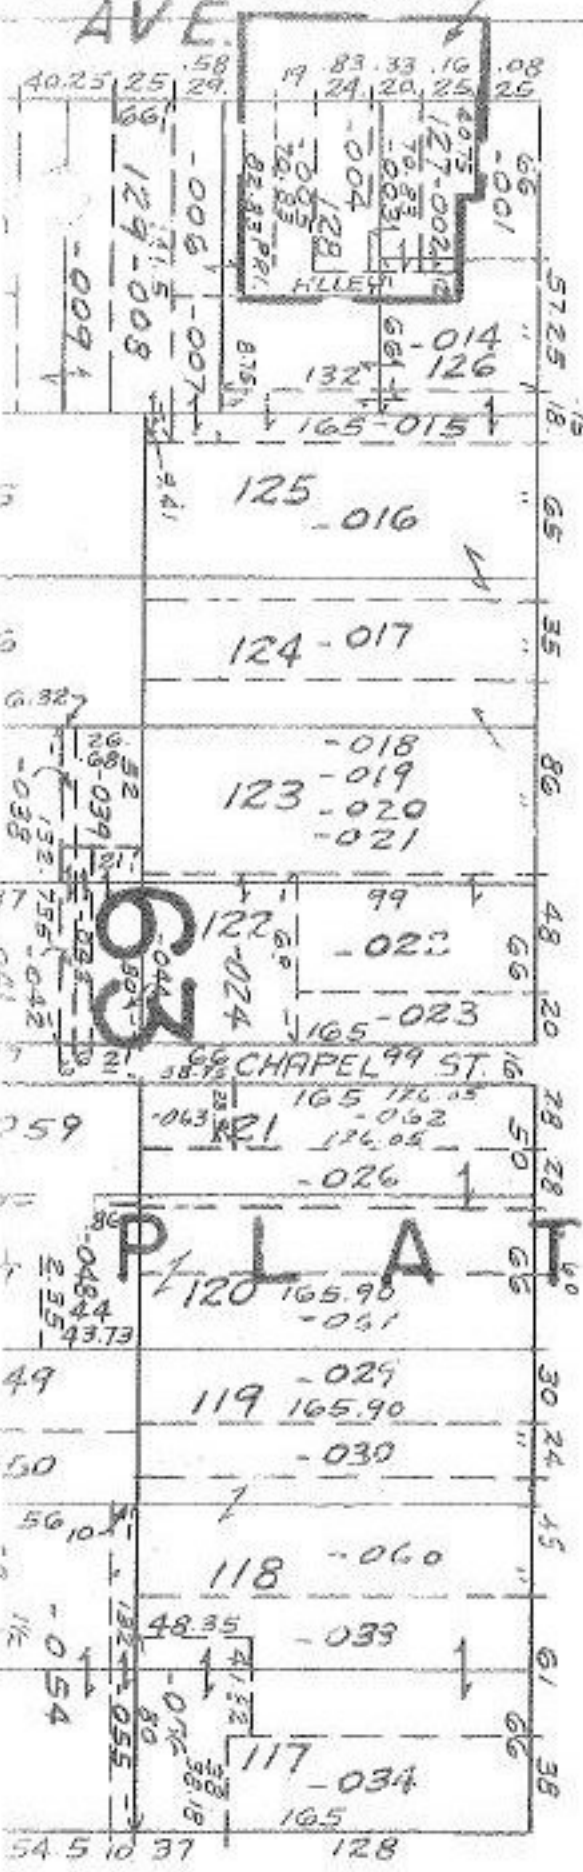

AVE.

WASHINGTON

99 BROAD

DEPOT

N. Y. C.

AVE.

E. BR. BLAC K

80
500

2.41 A.

#11996

APPROVED
LORAIN CO.
MAP DEPT.
DATE 8-29-70
PAGE 6-120
BY *Caroline*
VOID AFTER 11996

SEE 6-102