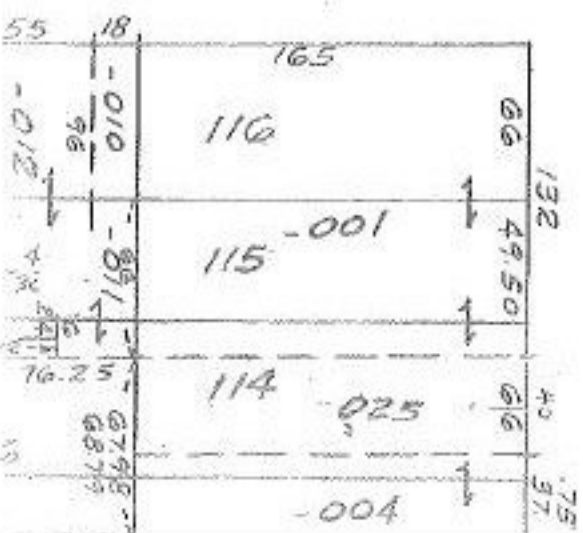

AVE.

WASHINGTON

99 BROAD

DEPOT

N. Y. C.

AVE.

E. BR. BLAC K

80
500

2.41 A.

#11996

APPROVED
LORAIN CO.
MAP DEPT.
DATE 8-29-70
PAGE 6-120
BY *Caroline*
VOID AFTER 11996

SEE 6-102