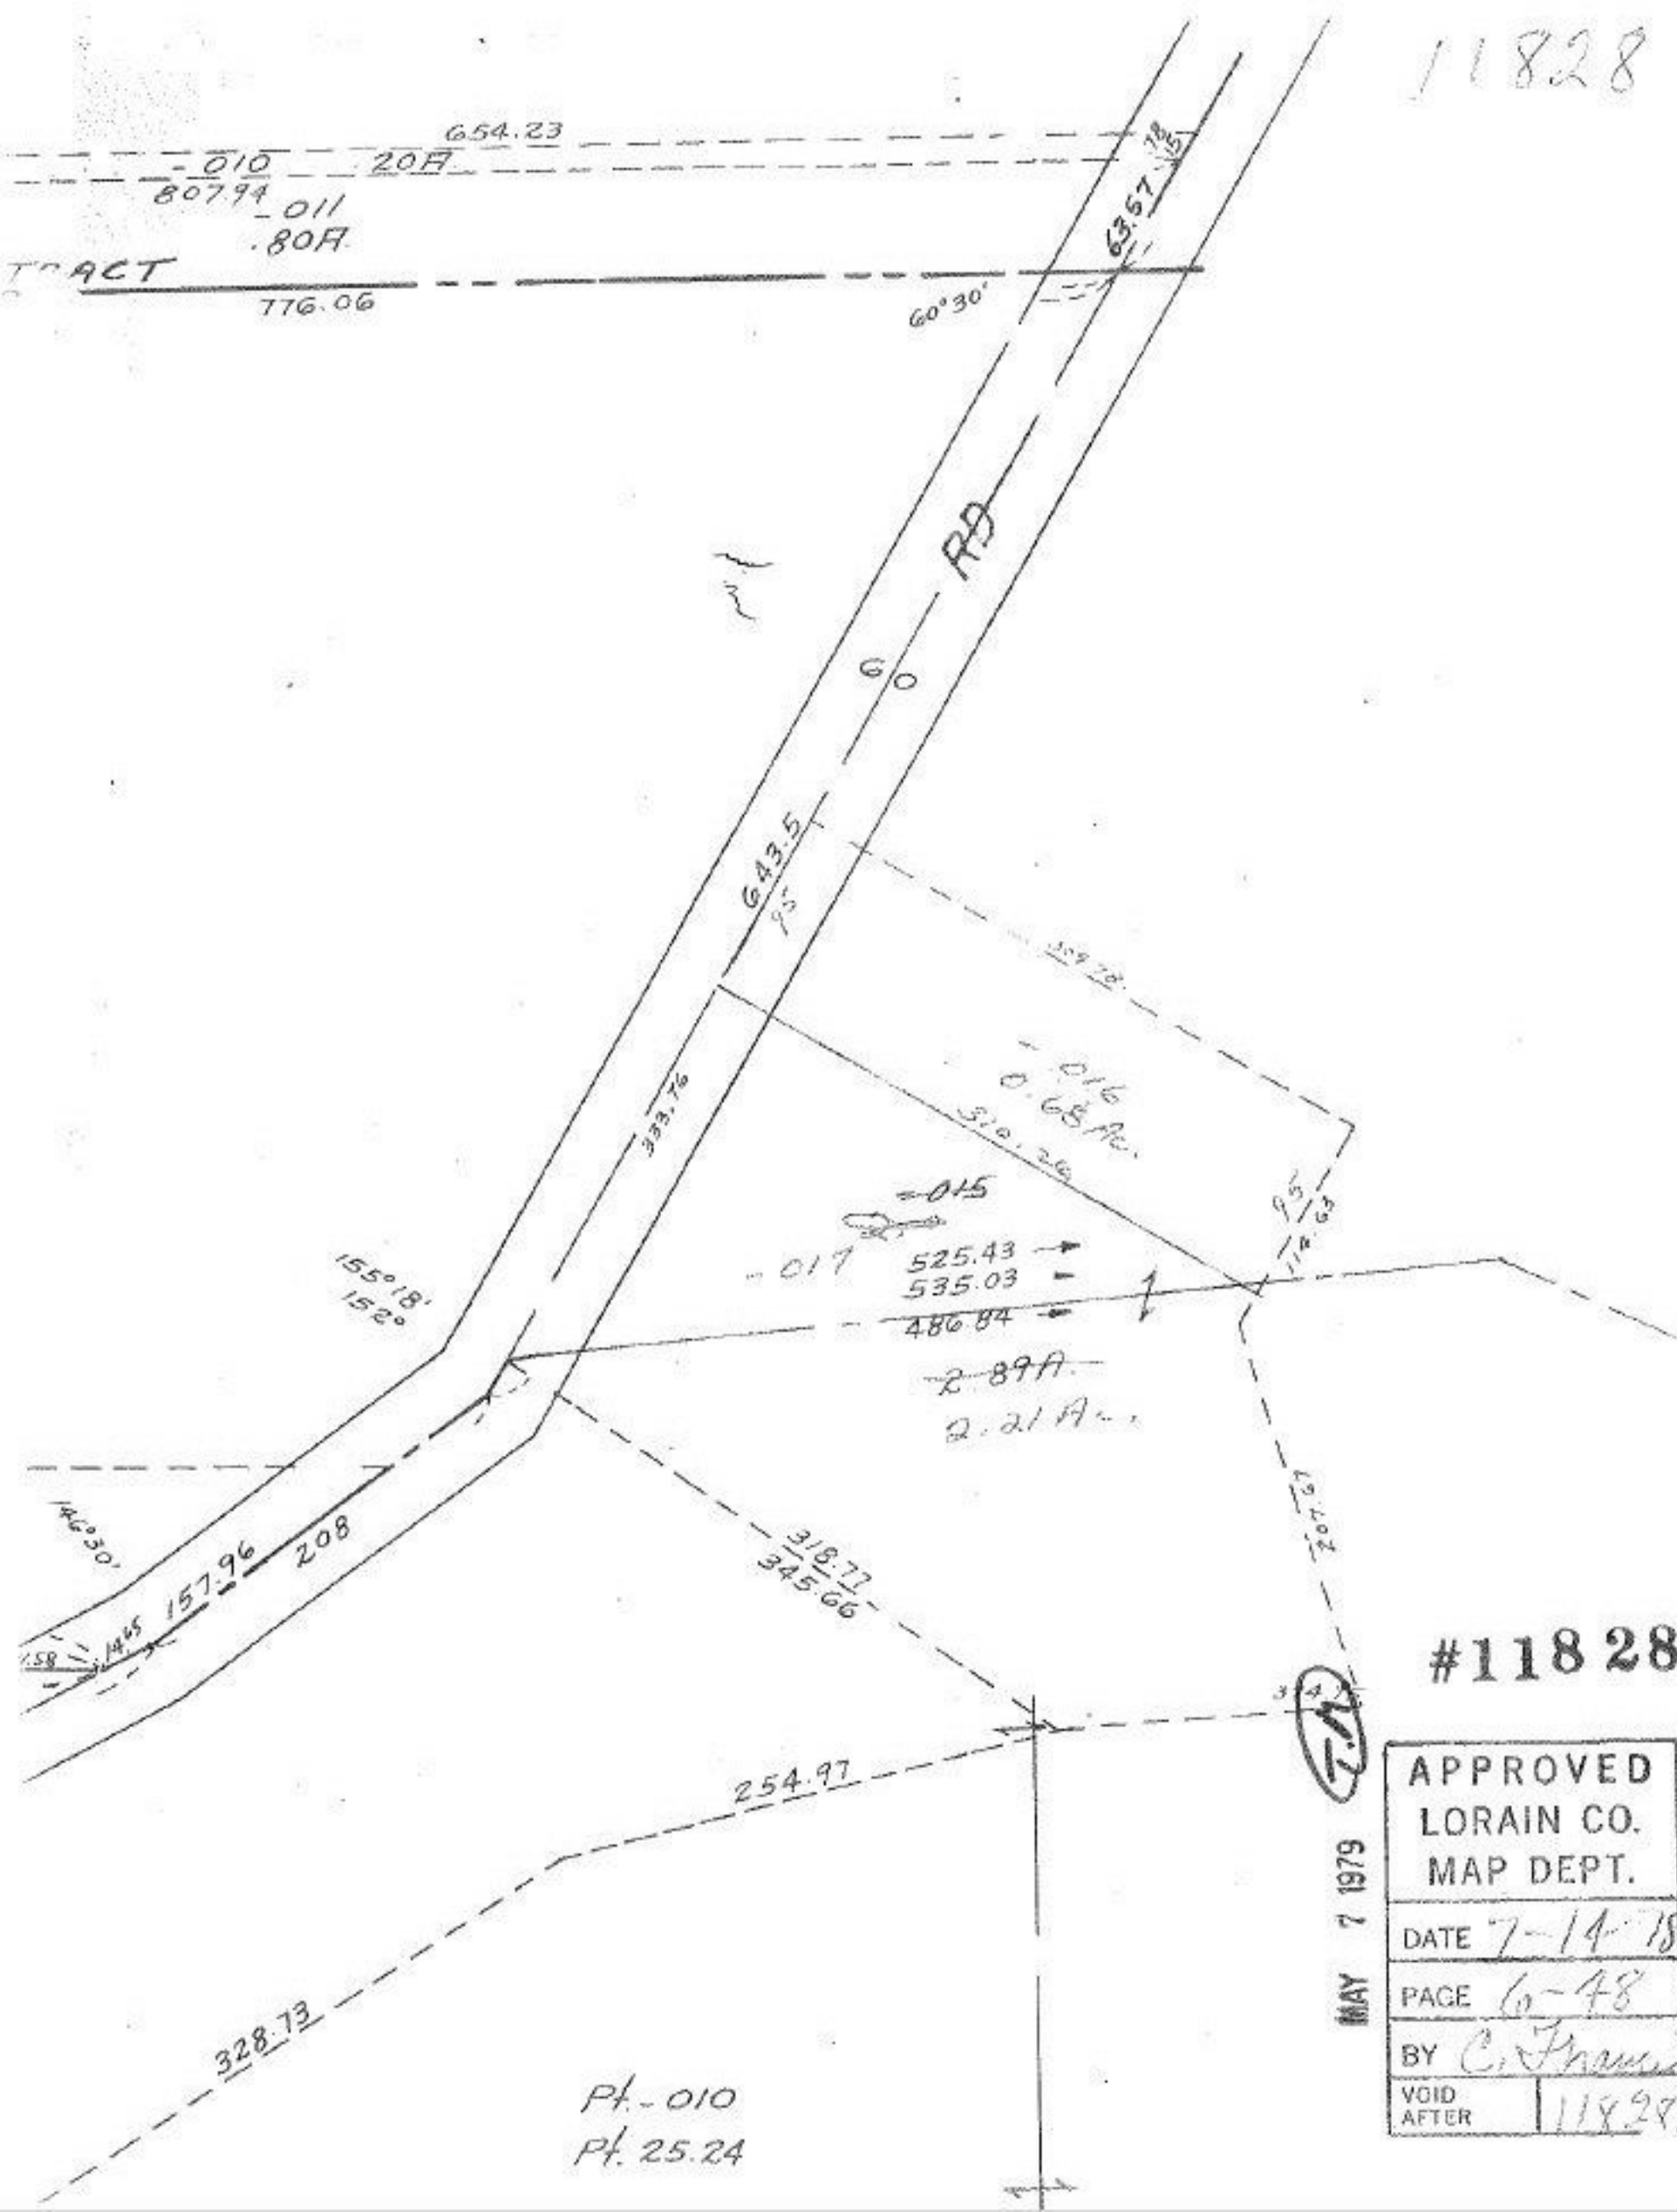

11828

#11828

MAY 7 1979

APPROVED LORAIN CO. MAP DEPT.	
DATE 7-14-78	
PAGE 6-48	
BY C. Frawley	
VOID AFTER	11828

Pt. - 010
Pt. 25.24