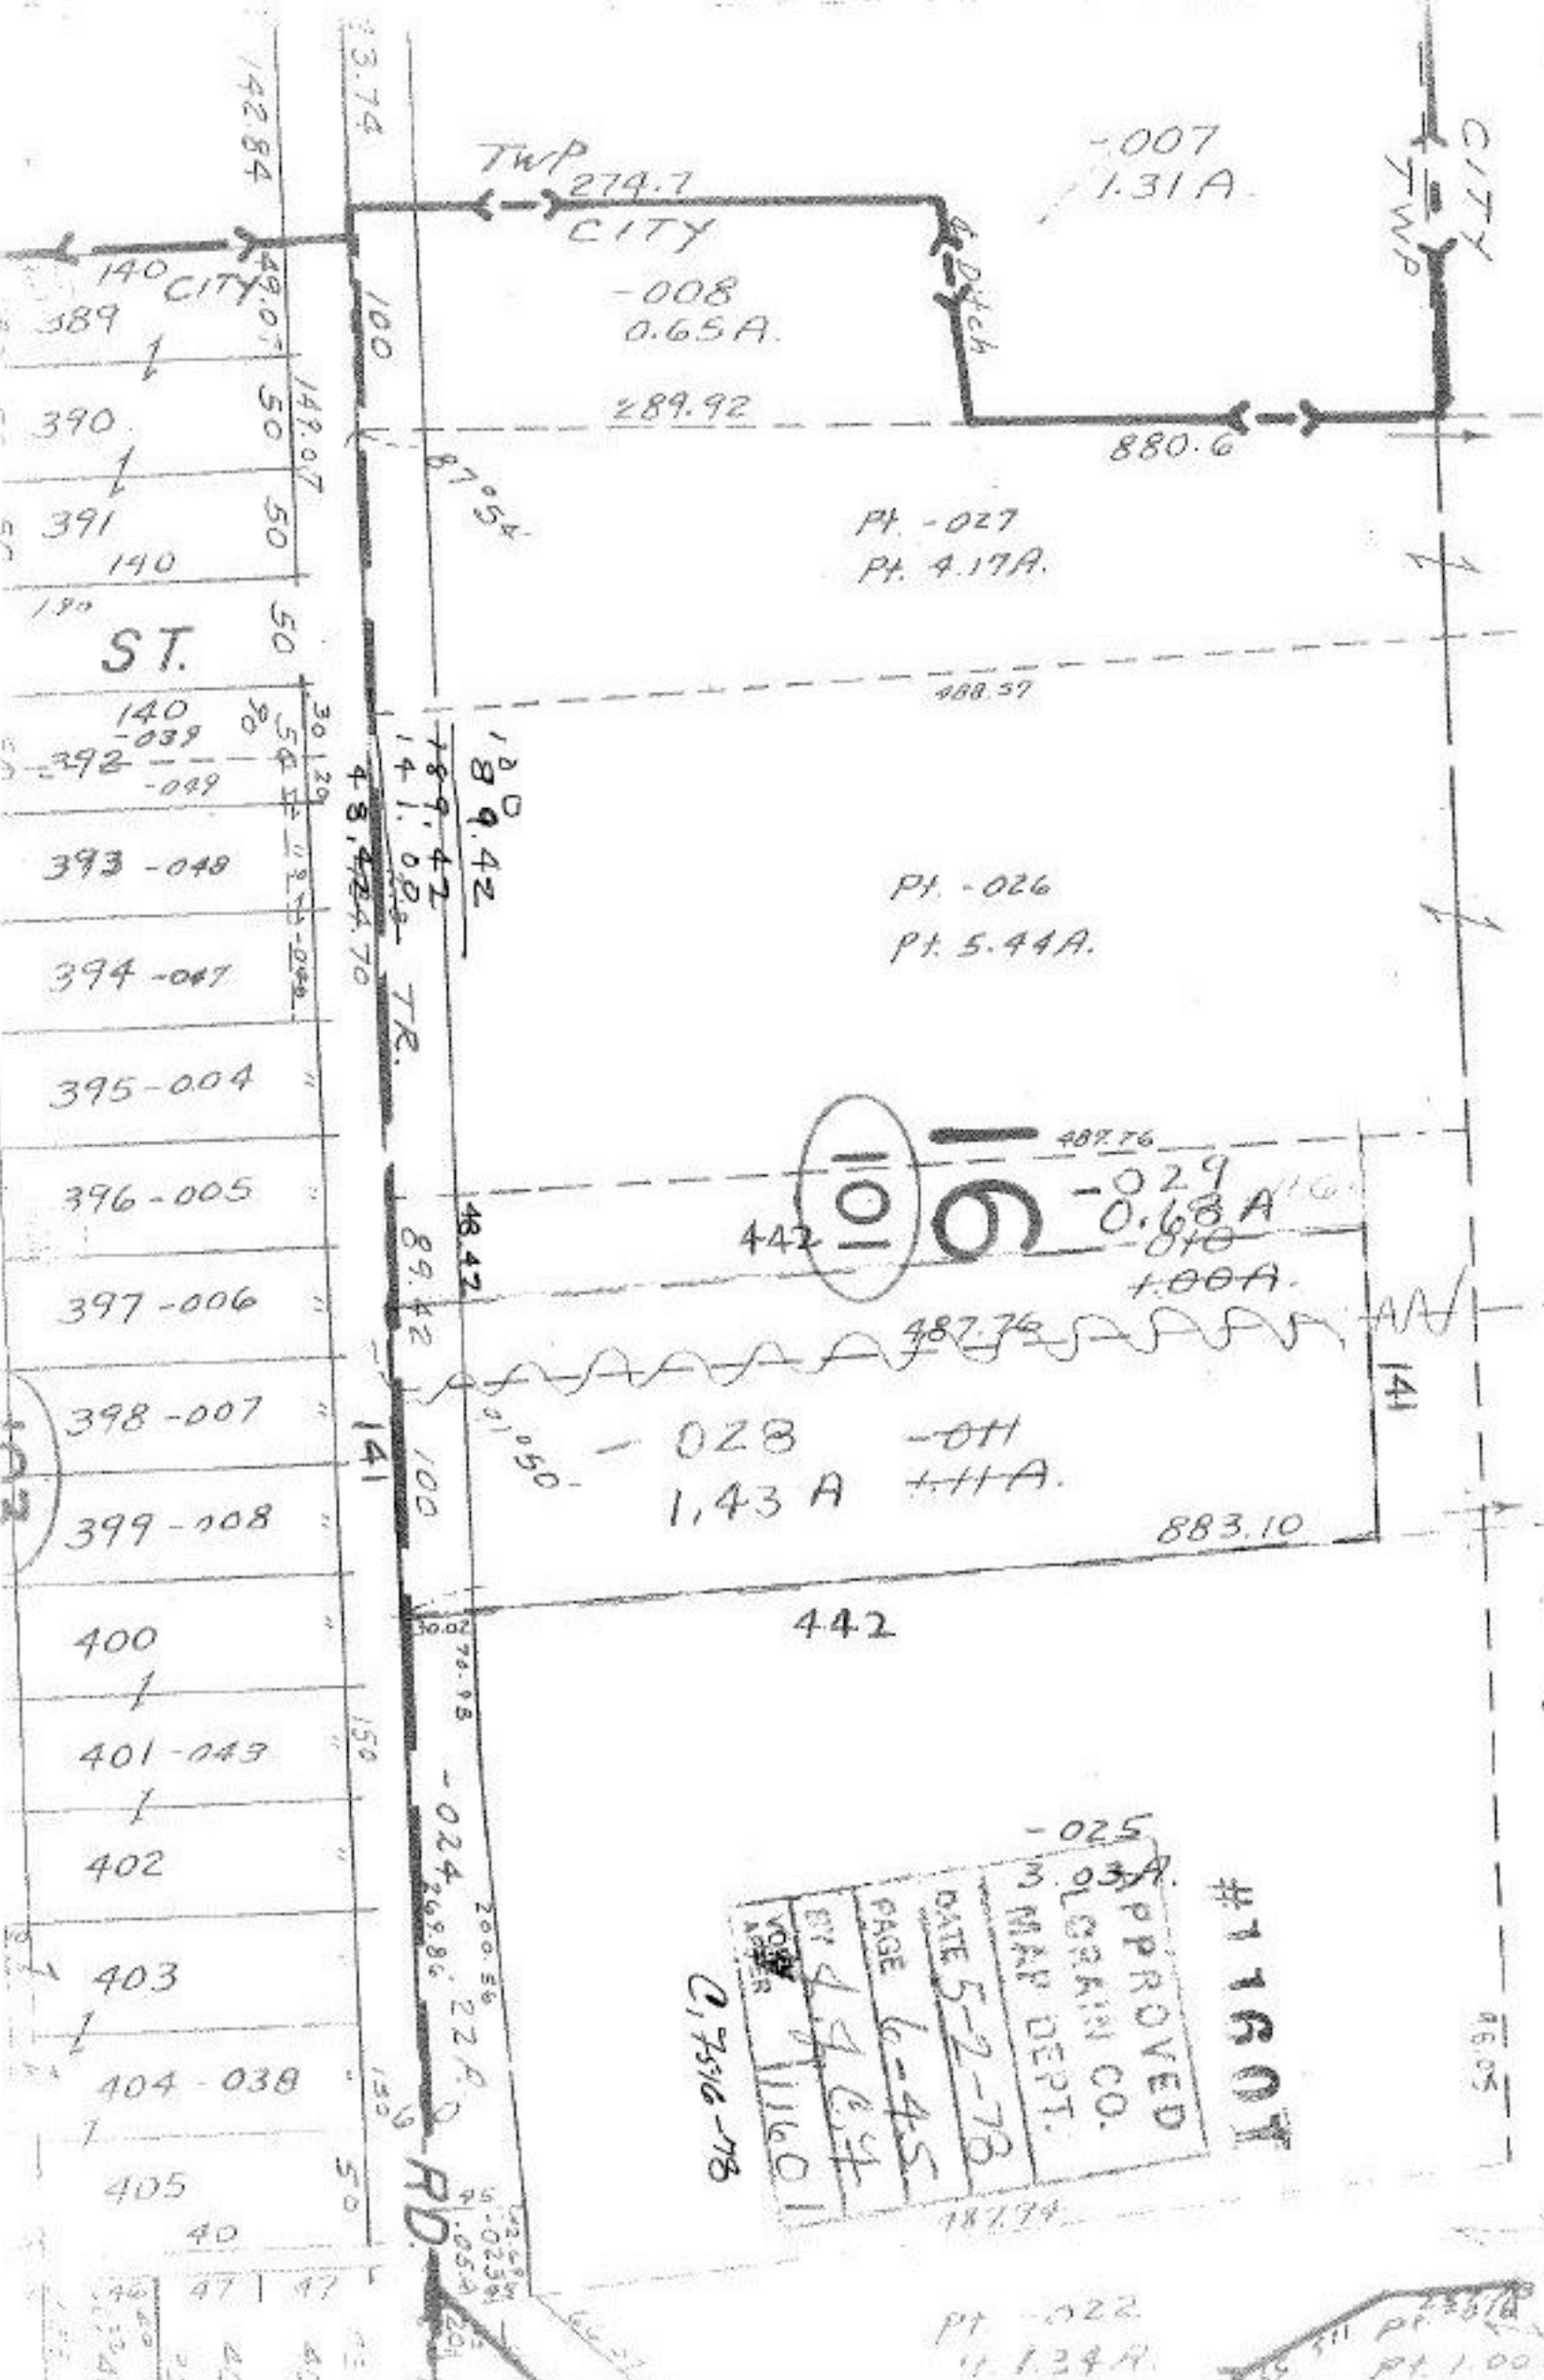

#11601
NOCTM

SEE 6-27

APPROVED
 COLGRIFF CO.
 MAP DEPT.
 DATE 5-2-78
 PAGE 6-45
 BY J.E.H.
 VOYER 11601
 APPROVER C.7516-78

#11601

PT. -022
1.13 A.
PT. 1.00 A.