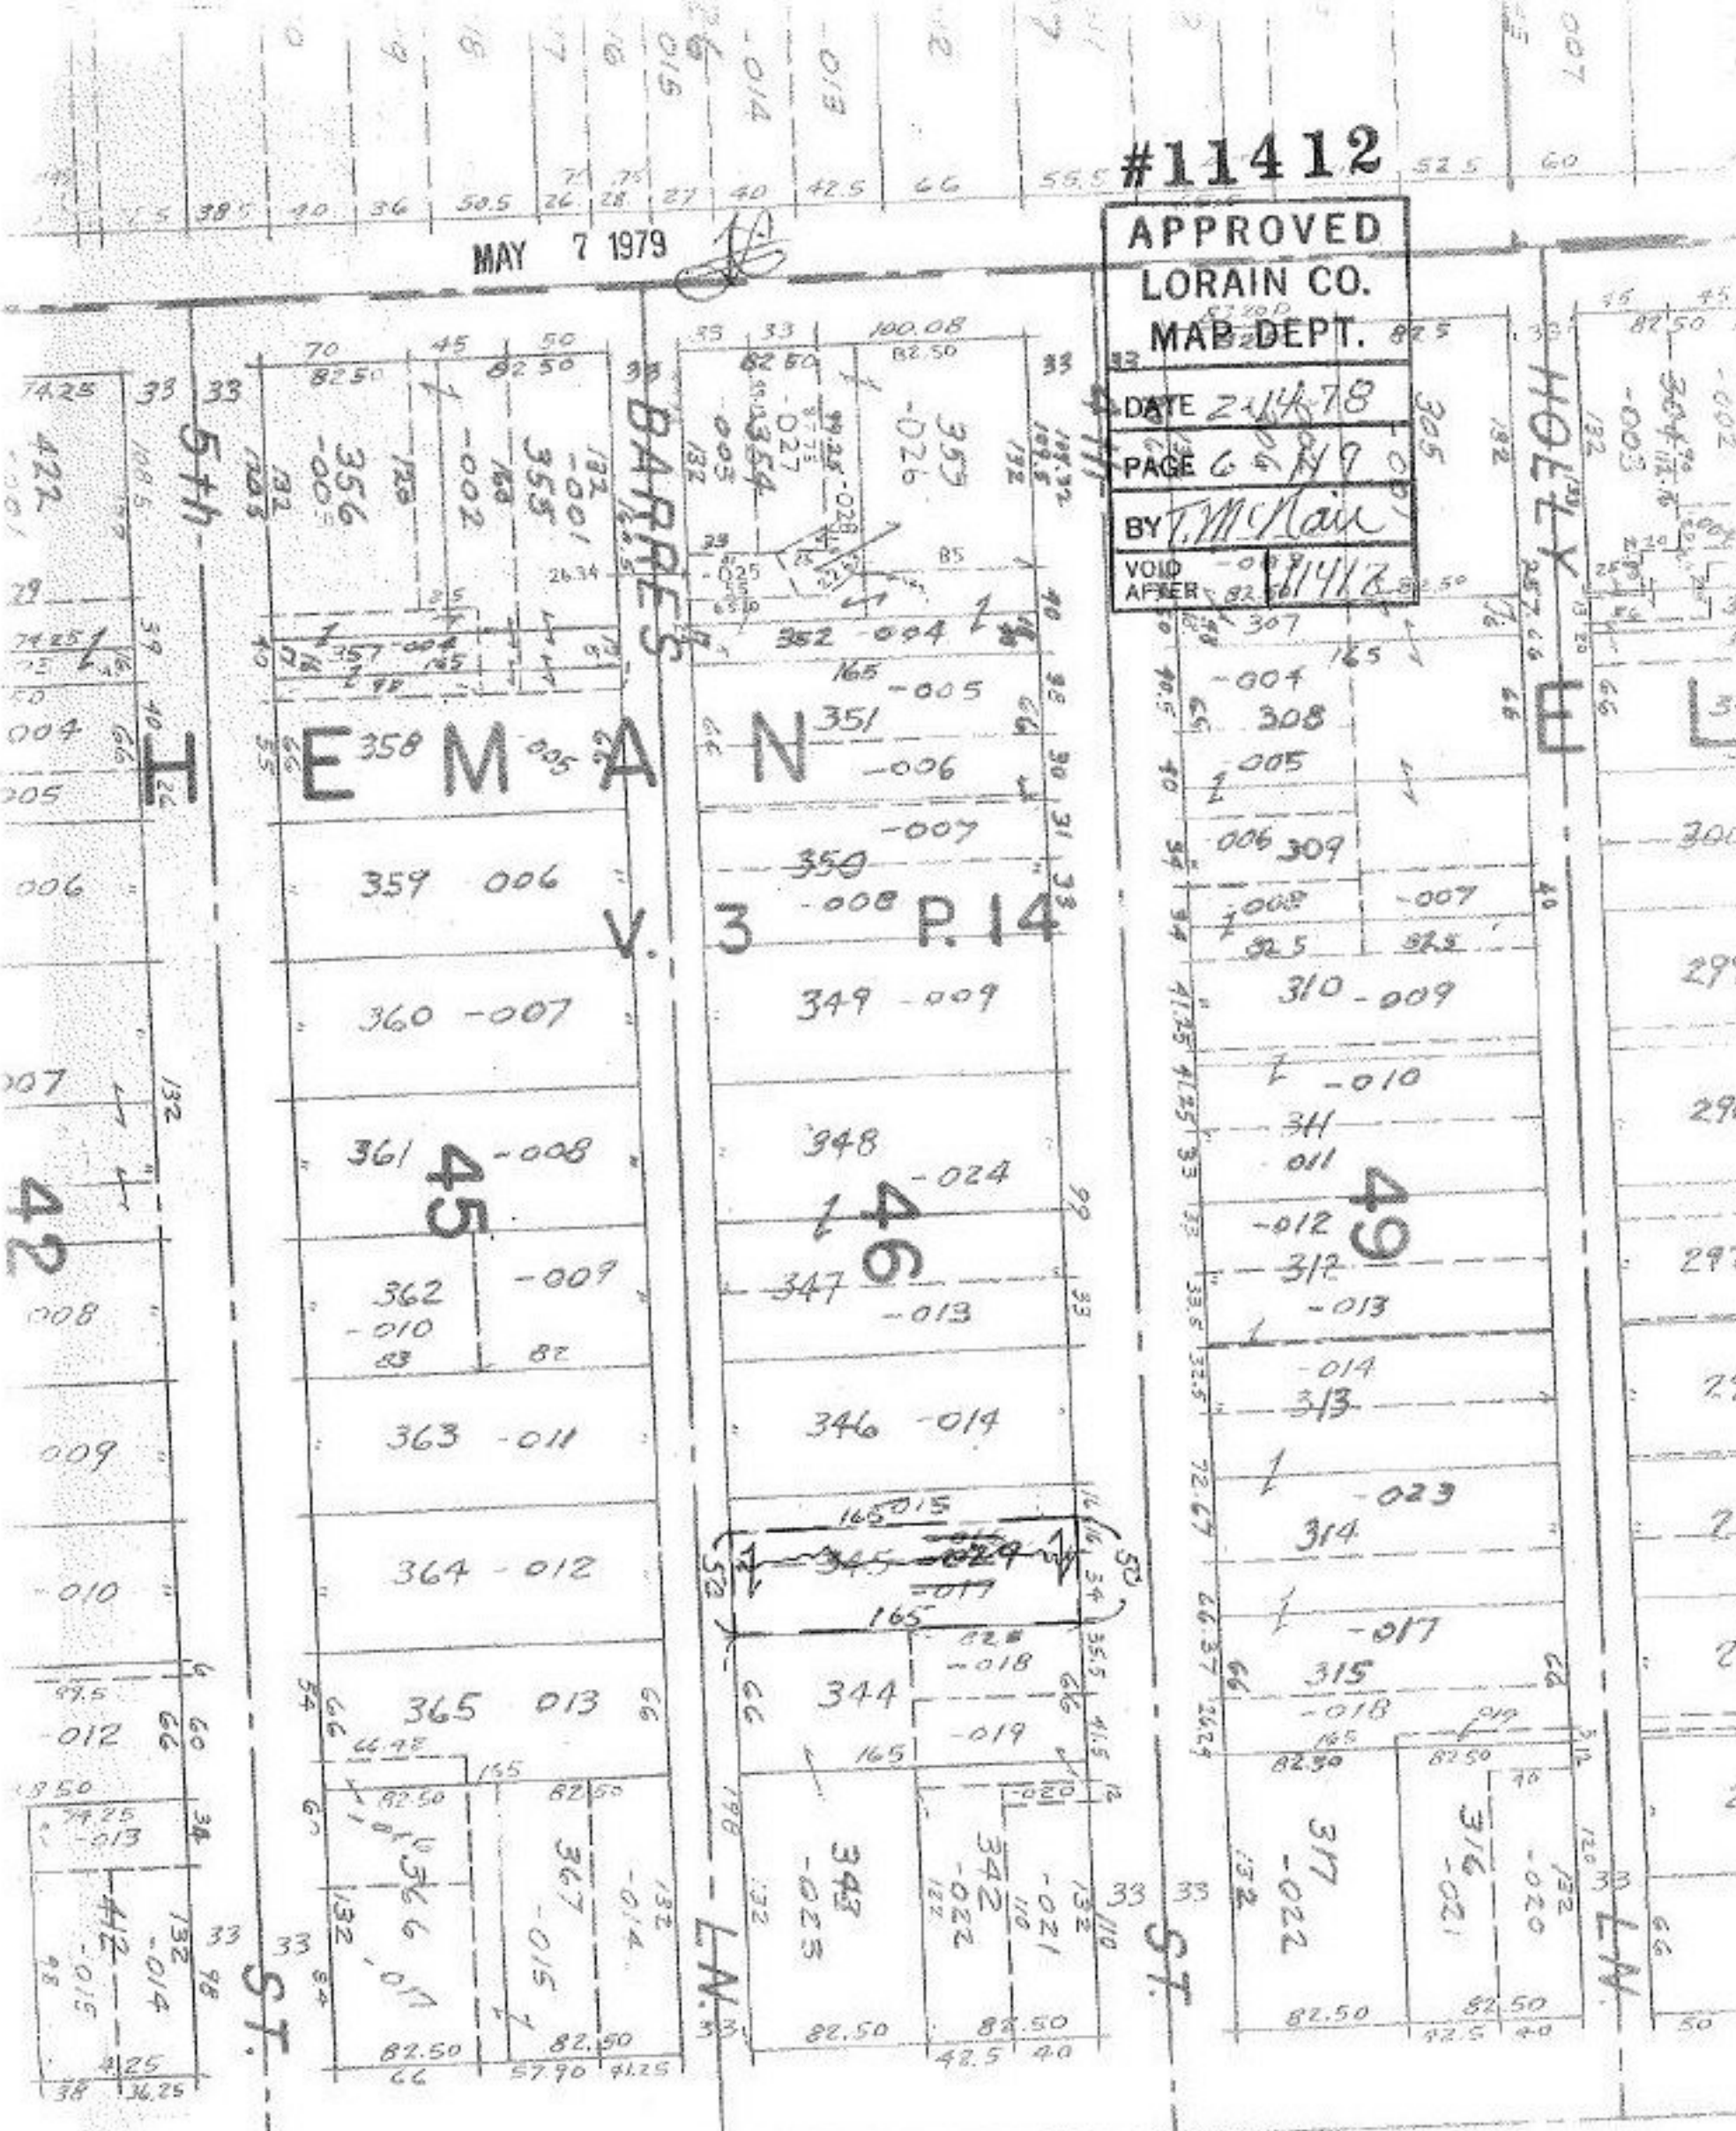

#11412

MAY 7 1979

APPROVED
LORAIN CO.
MAP DEPT.

DATE 2/14/78

PAGE 6 of 9

BY T. McKain

VOID AFTER 8/14/78

SEE 6