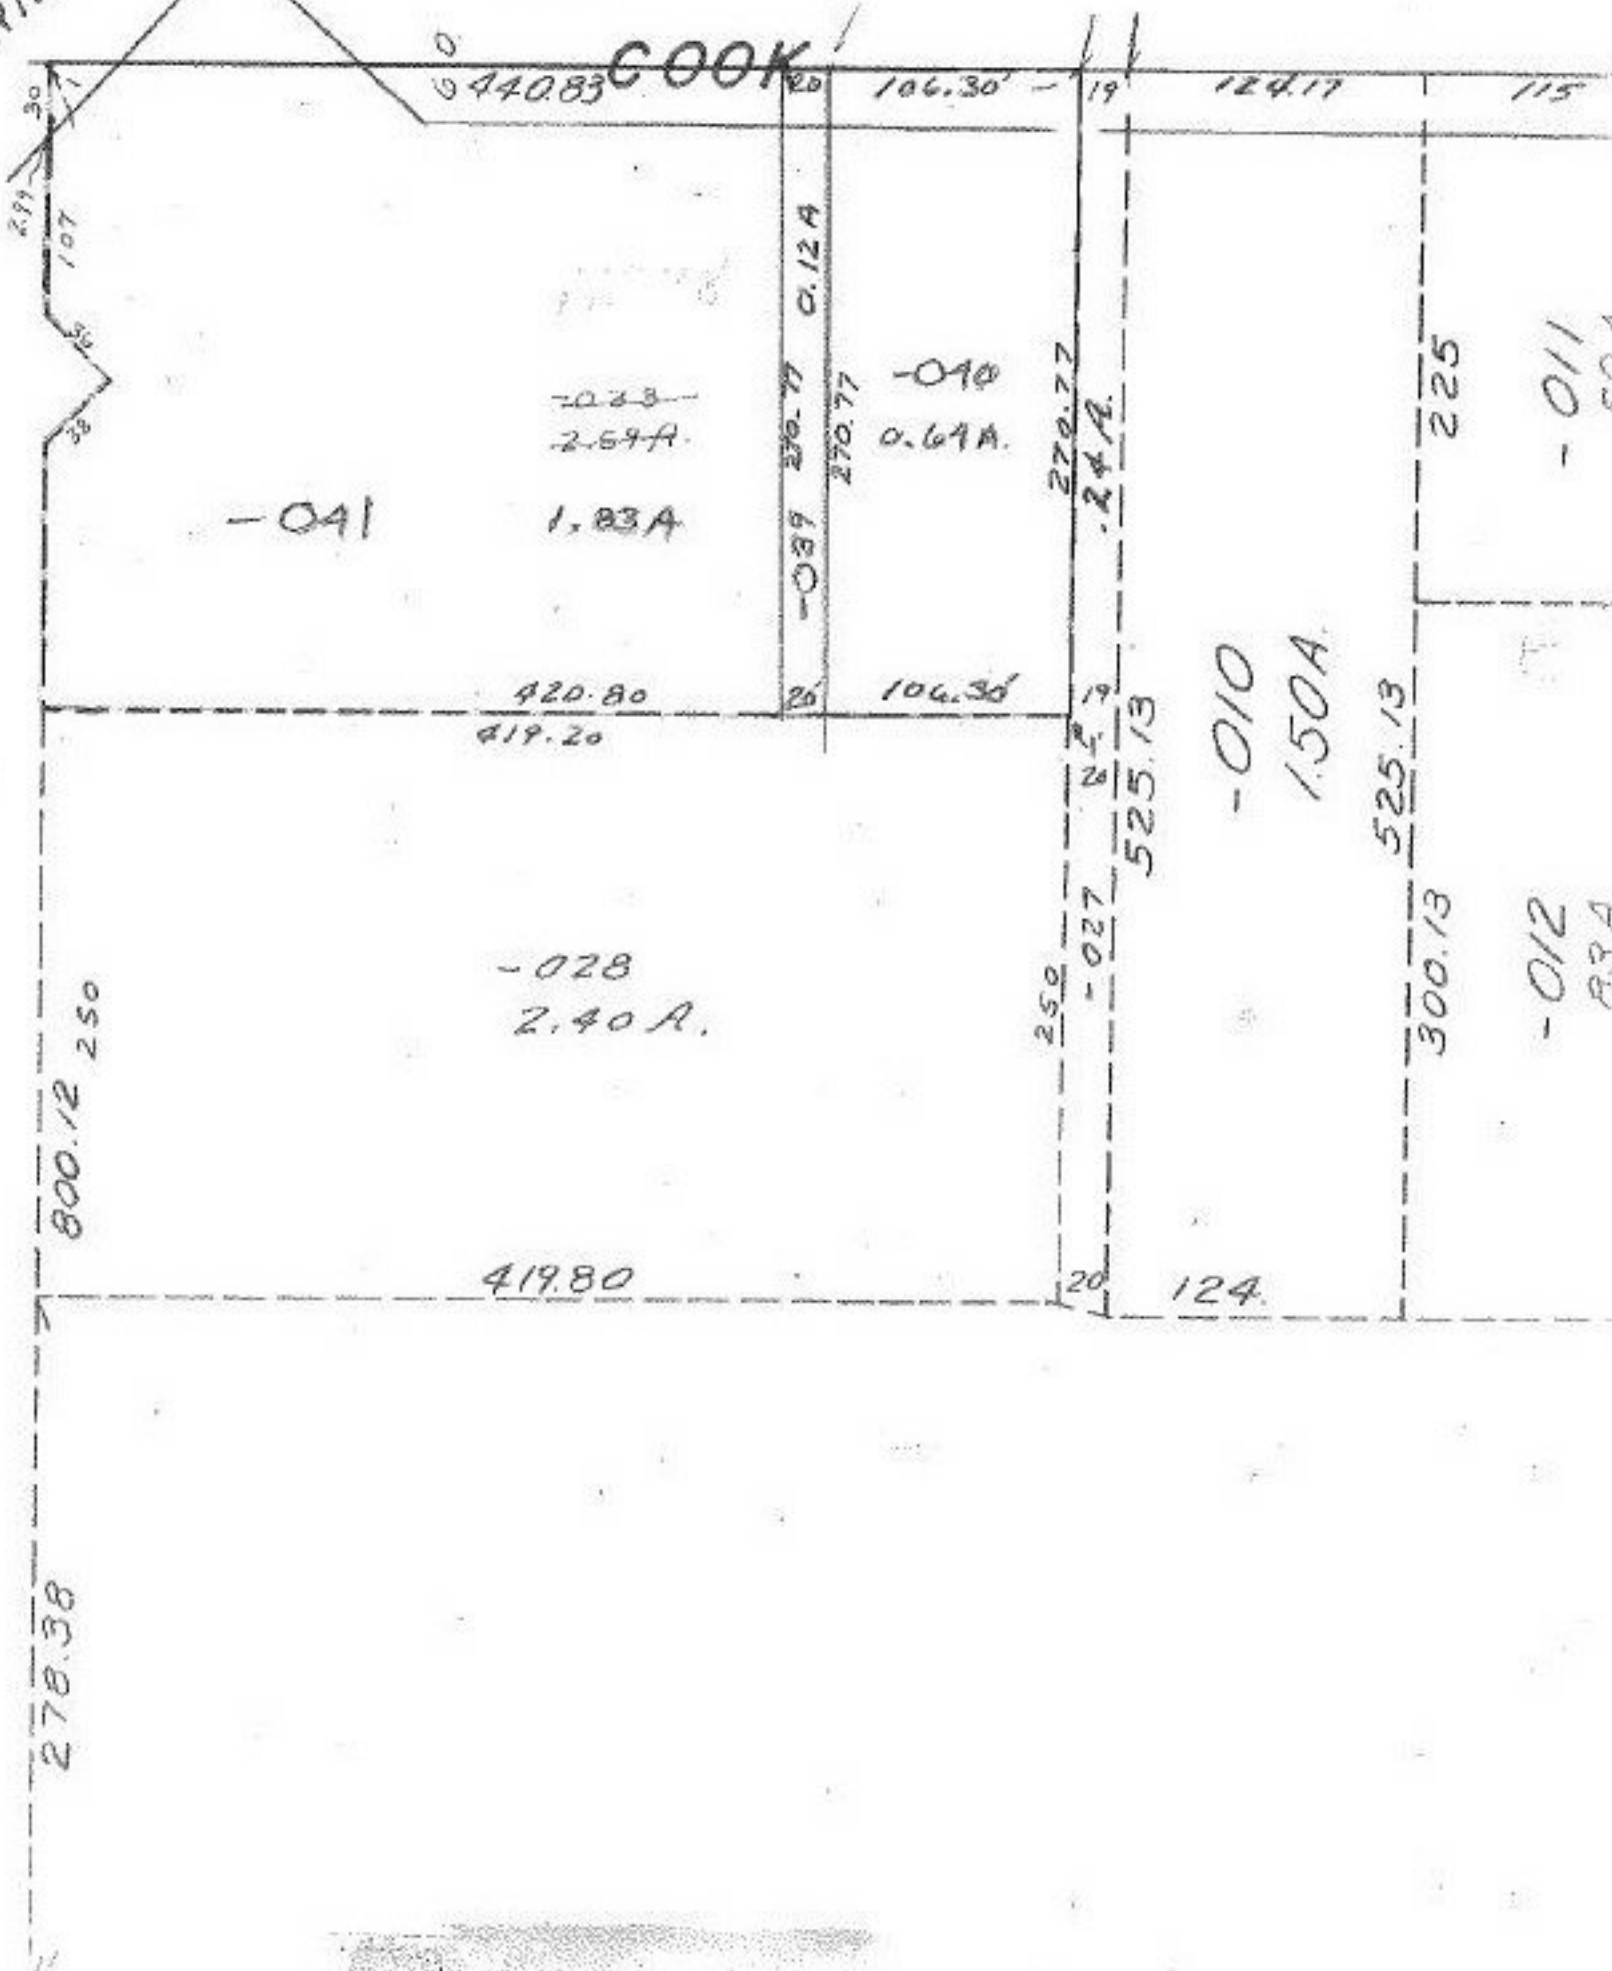

11278

DEC 13 1977

RD.

APPROVED	
LORAIN CO.	
MAP DEPT.	
DATE	12-12-77
PAGE	07:00-0038
BY	T. W. McMan
VOID AFTER	

12-14-77
J.A.

DEC 13 1977
10

BUTTERNUT RIDGE

11278