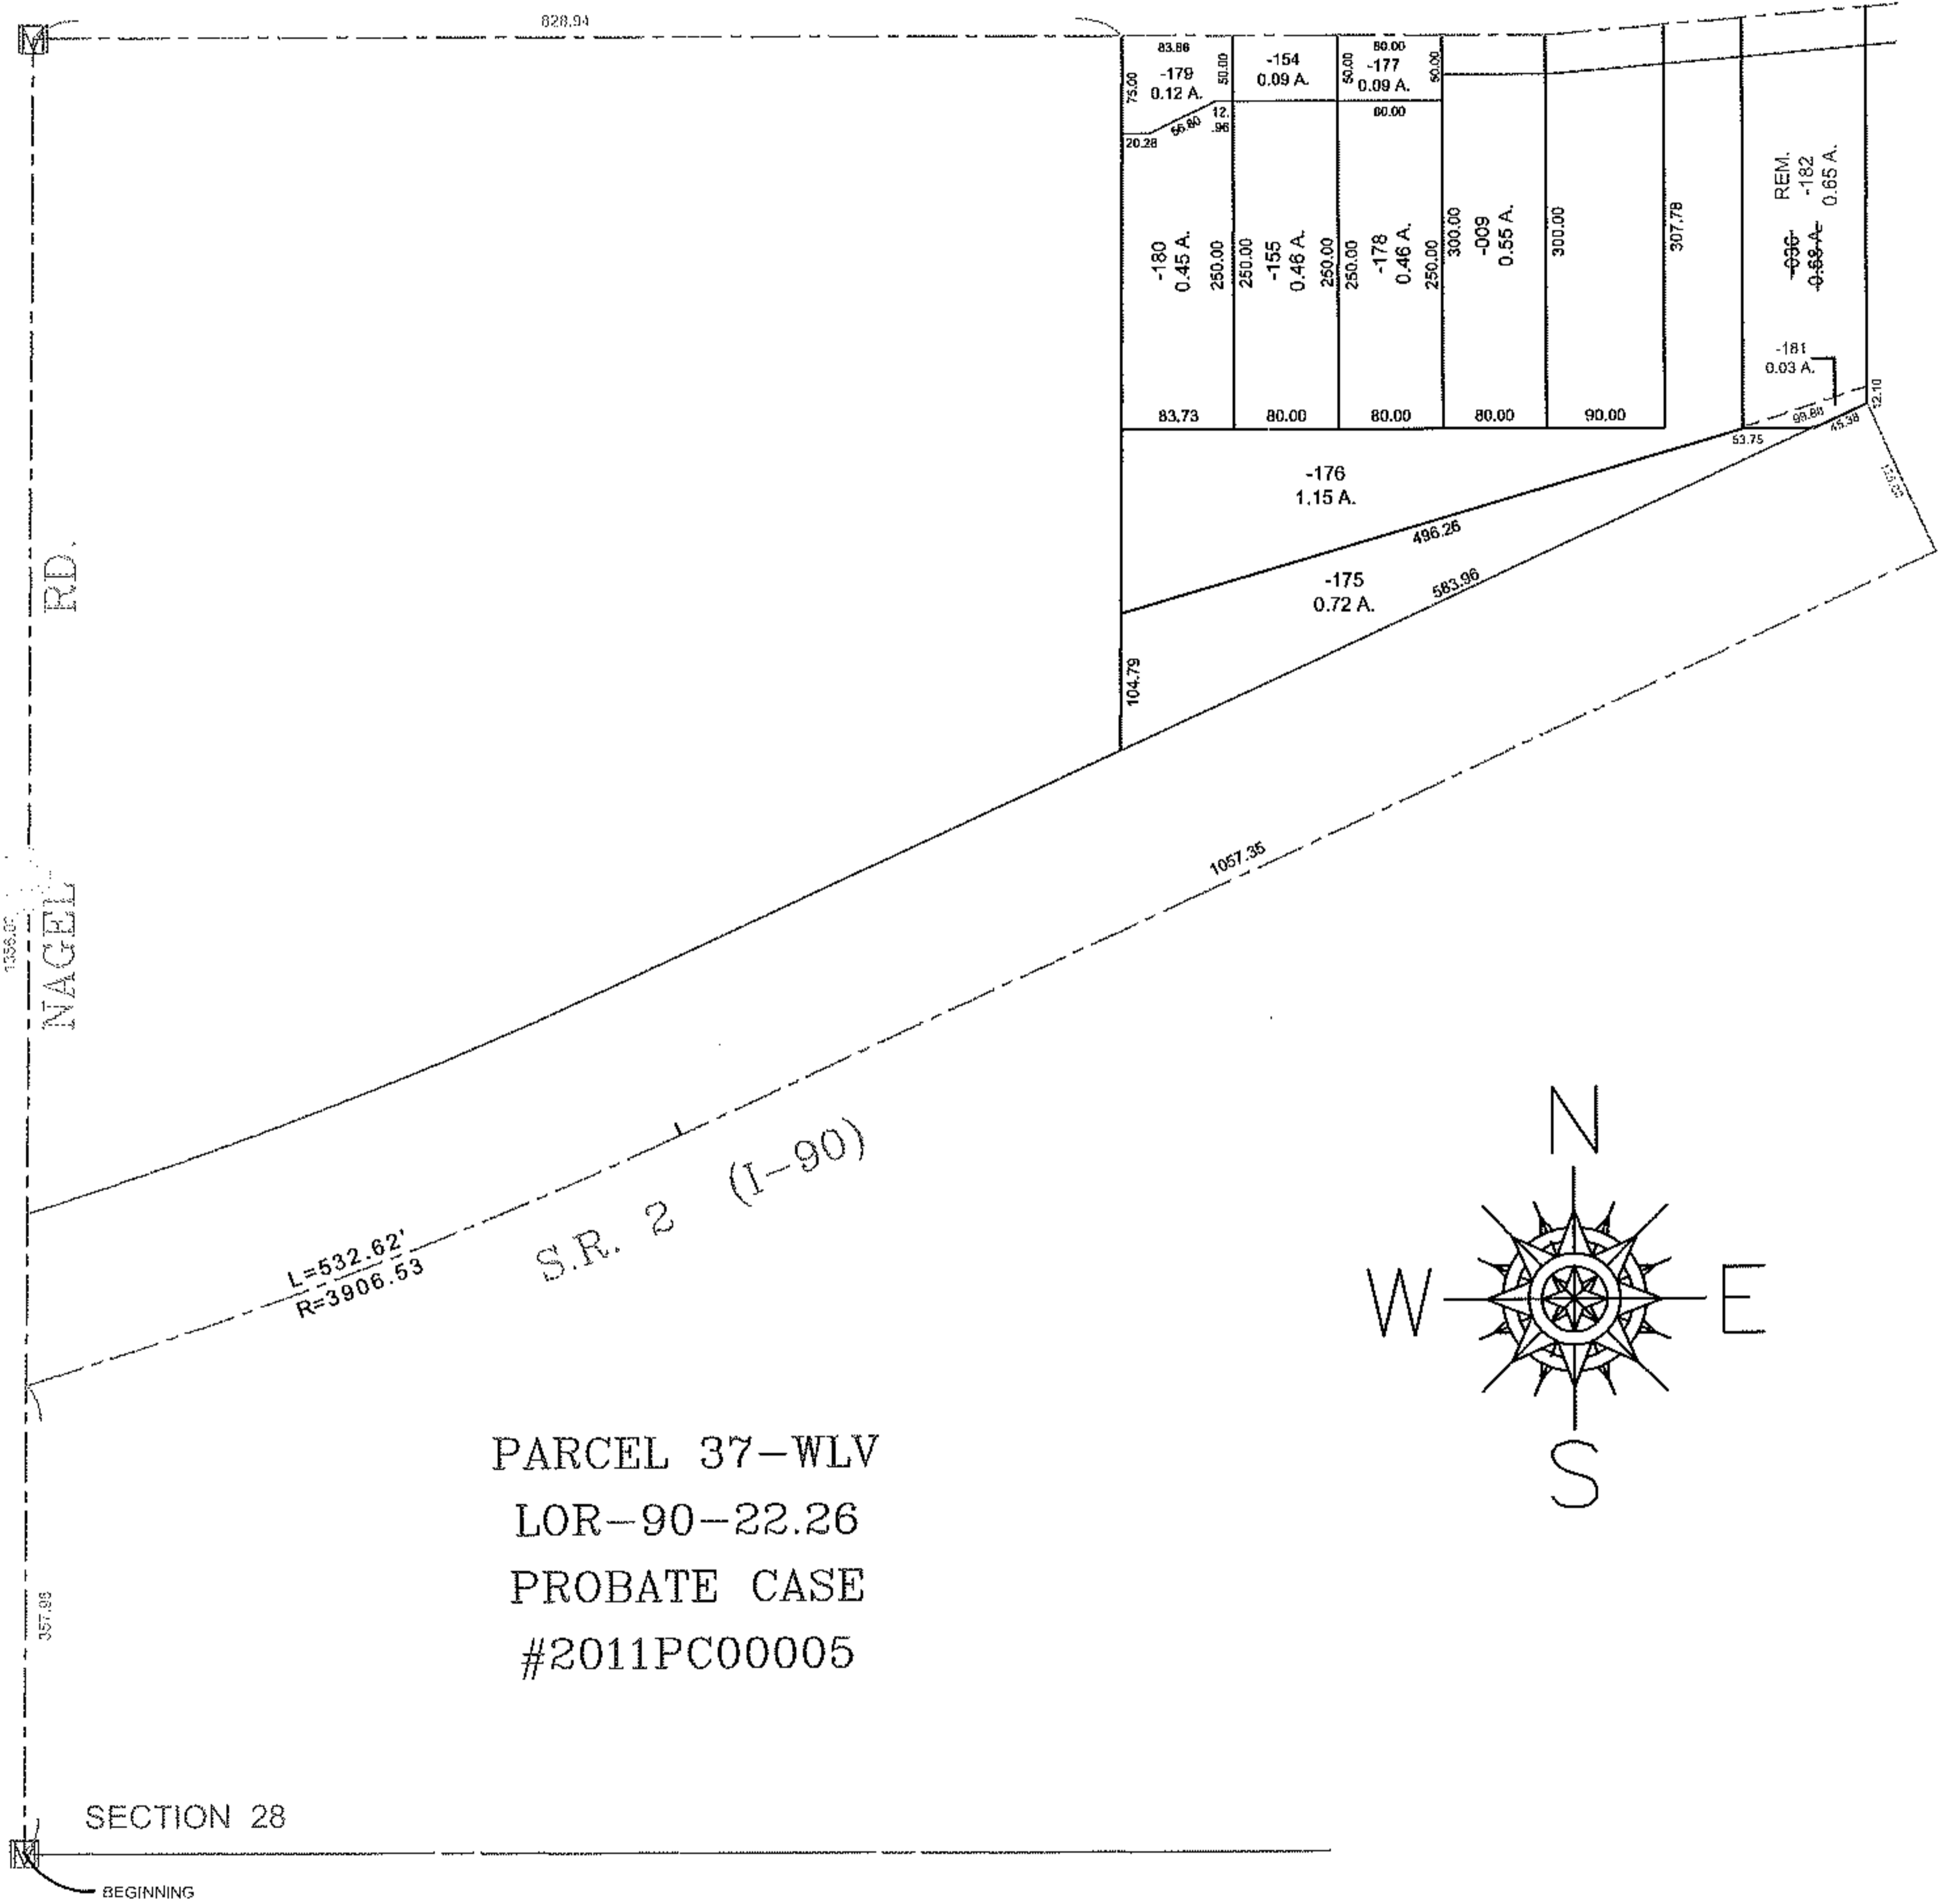

RASTER

PARENT PARCEL: 04-00-028-102-036  
CHILD PARCEL: 04-00-028-102-181 THRU -182  
STARTING POINT: MONUMENT, S.W. CORNER OF SECTION 28

11-00243

JUST IMAGINE DR.

**SPLITS/DEEDS PROCESSED**

LORAIN COUNTY TAX MAP DEPARTMENT  
226 MIDDLE AVE. ELYRIA, OHIO

SURVEYED BY: WILLIAM J. SALA  
CLOSURE: 0.01 : 10,000  
MAP PAGE(S): 04-00-028-E  
APPROVED BY: TJS DATE: 10/15/12  
SCALE: 1" = 200 PRIOR INST.: OR 54/249