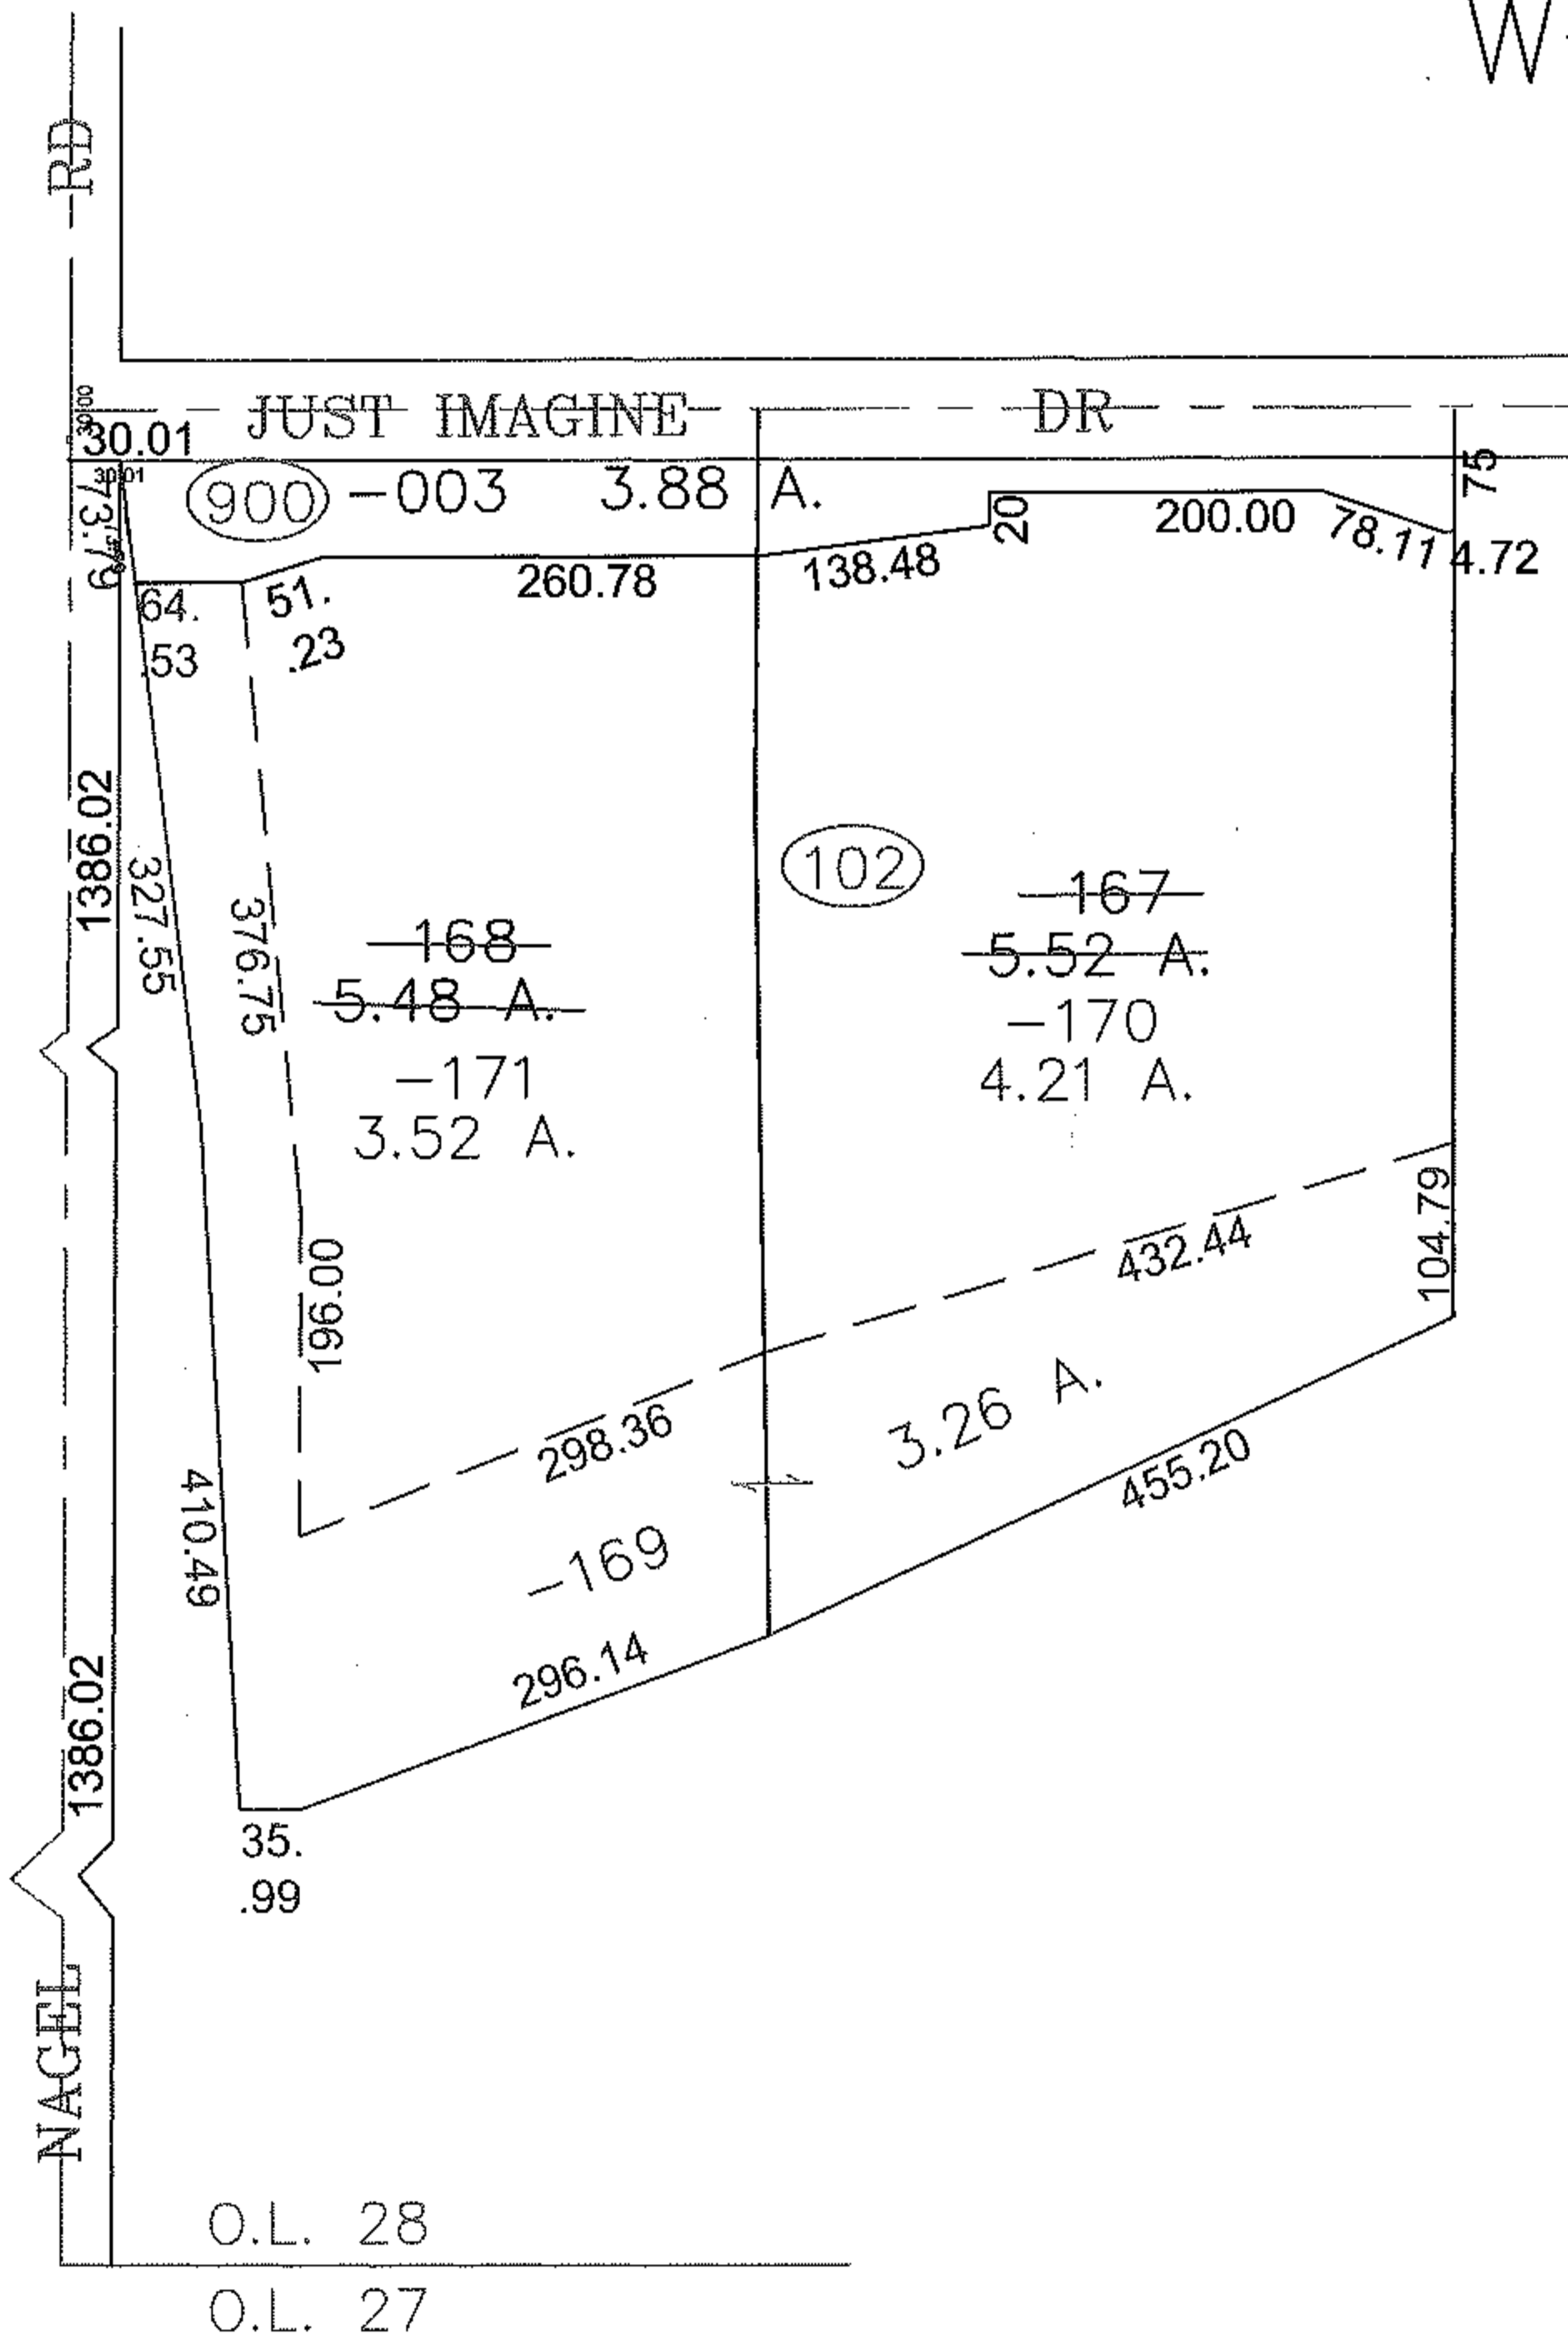

PARENT PARCEL: 04-00-028-102-167, -168

CHILD PARCEL: 04-00-028-102-169 THRU -171

11-00227

STARTING POINT: CENTERLINE OF NAGEL RD & O.L. 28

SPLITS/DEEDS PROCESSED
 LORAIN COUNTY TAX MAP DEPARTMENT
 226 MIDDLE AVE. ELYRIA, OHIO

SURVEYED BY: WILLIAM J SALA
 CLOSURE: 0.00 : 10,000
 MAP PAGE(S): 04-00-028-E
 APPROVED BY: JAH DATE: 3-4-2011
 SCALE: 1" = 200 PRIOR INSTRUMENT: 20060132374