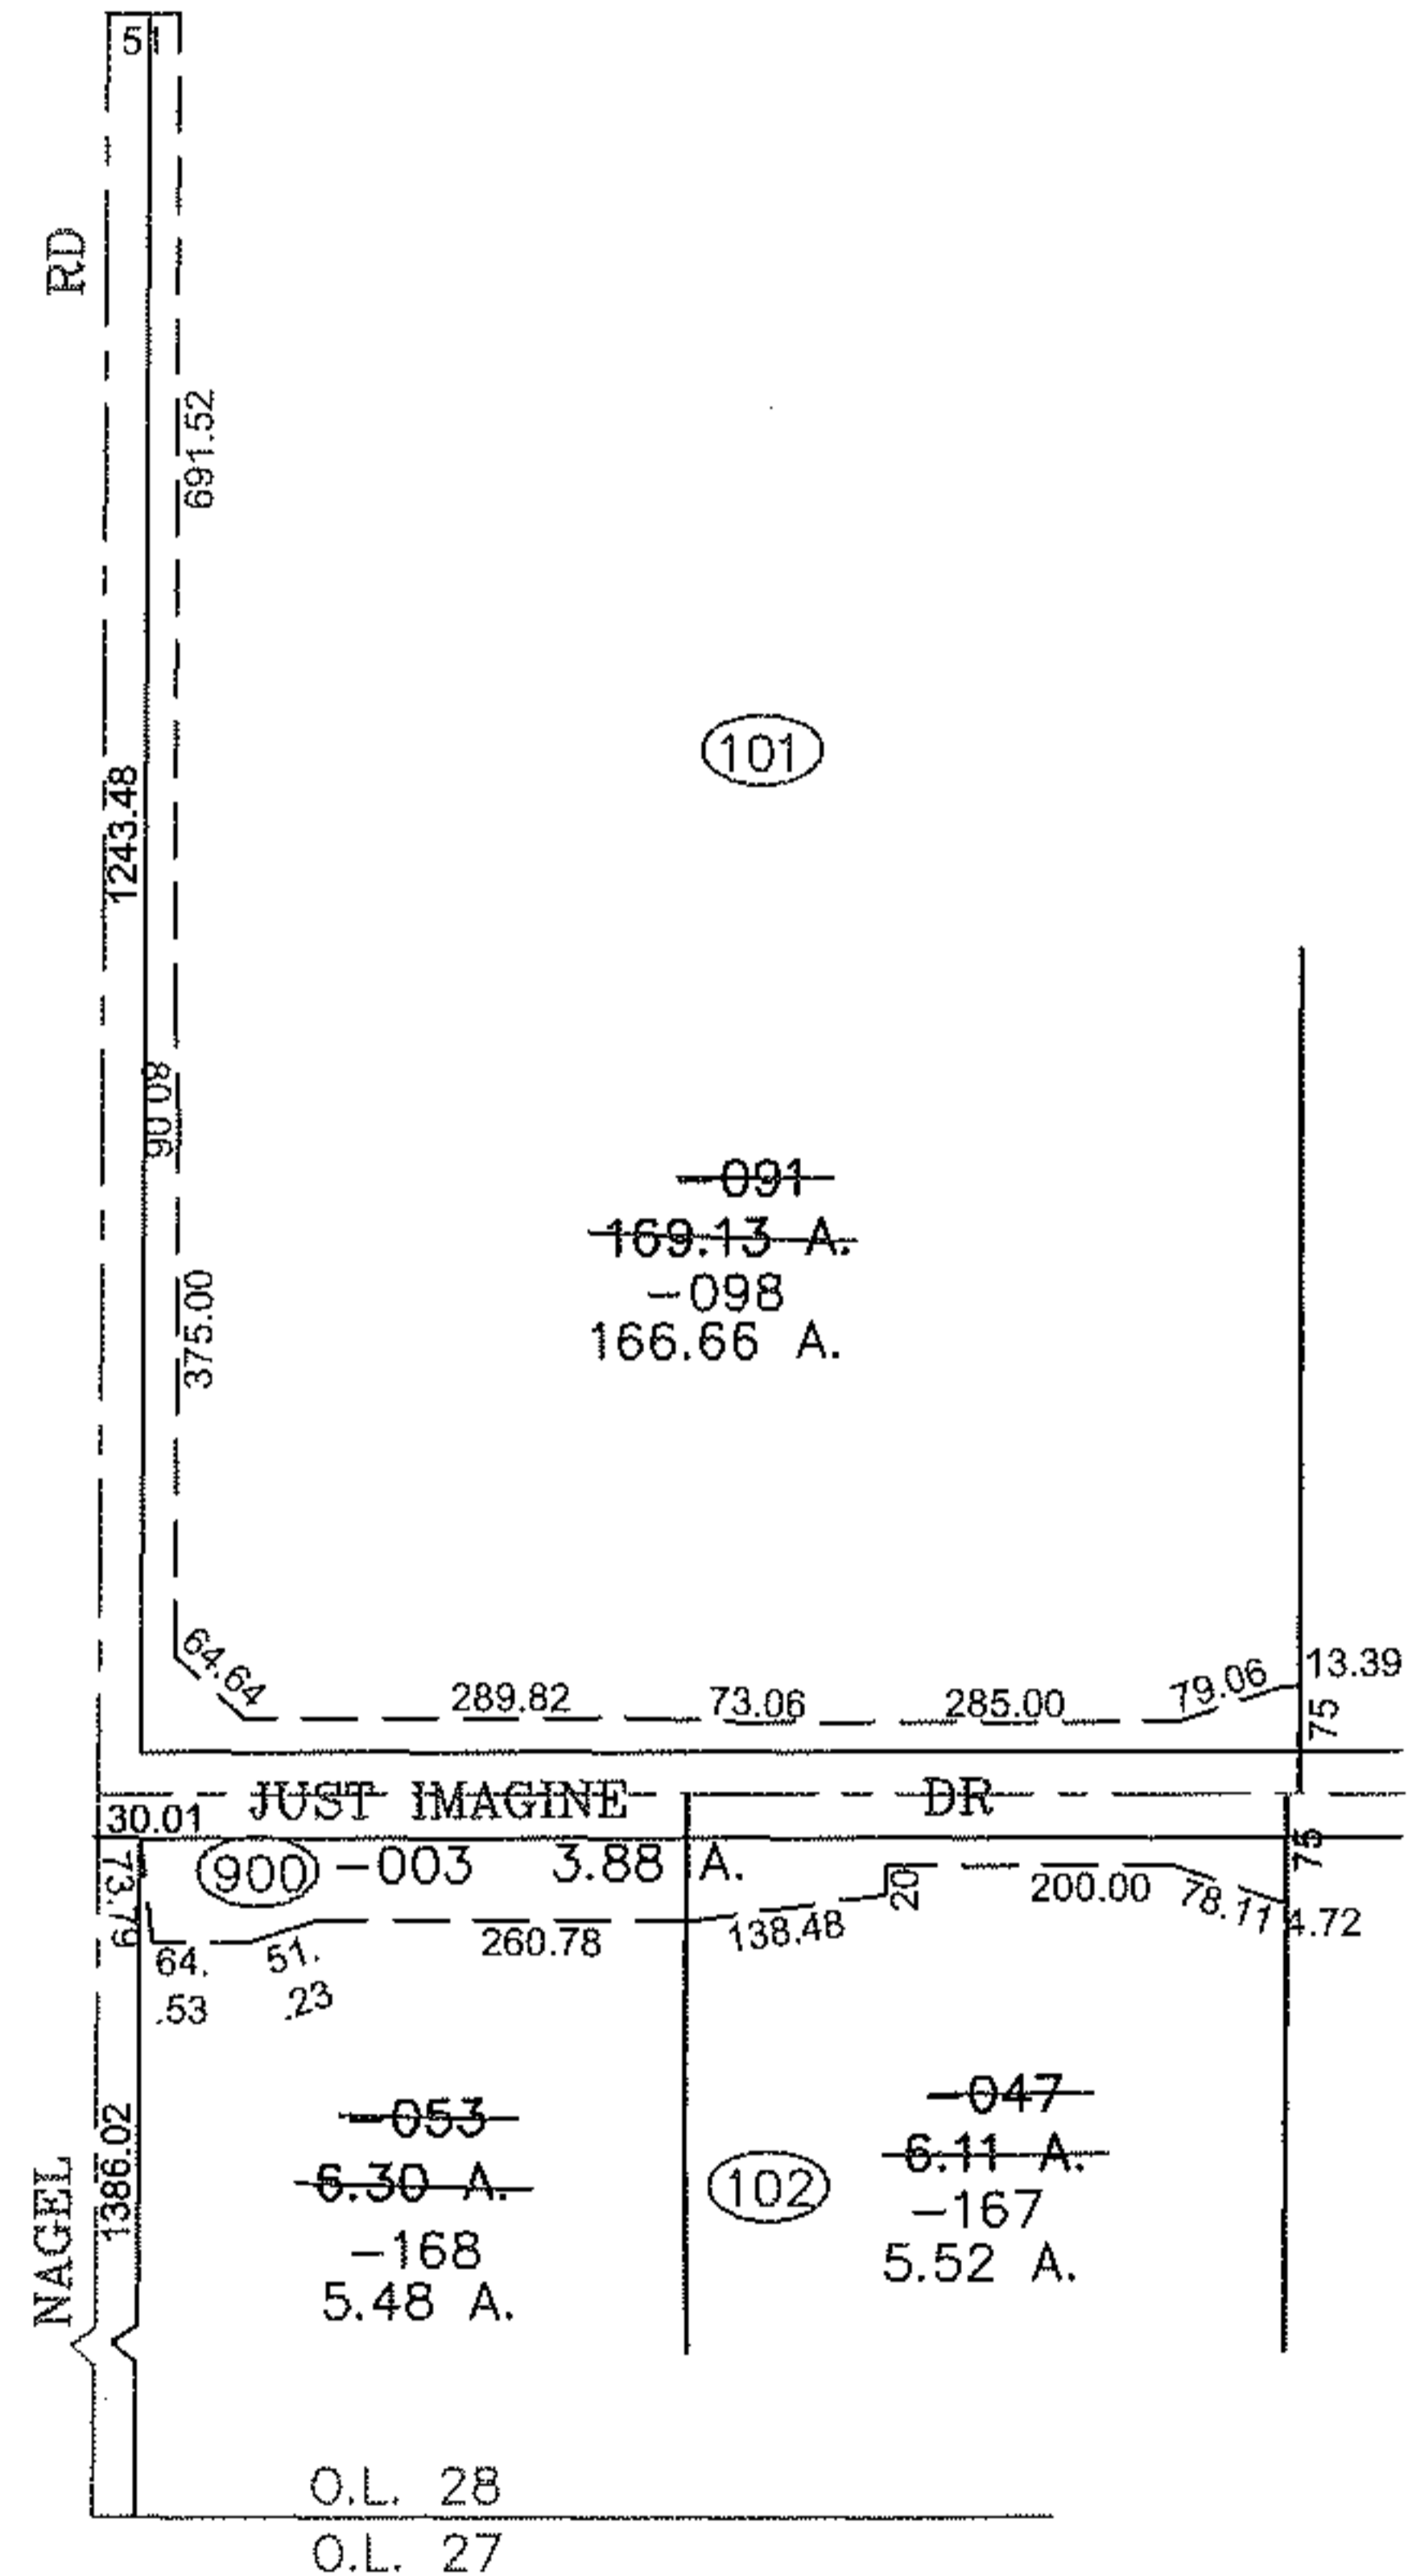

PARENT PARCEL: 04-00-028-102-047, -053 04-00-028-101-091

CHILD PARCEL: 04-00-028-900-003, 04-00-028-102-167, 168 04-00-028-101-098

11-00226

STARTING POINT: CENTERLINE OF NAGEL RD & O.L. 28

**SPLITS/DEEDS PROCESSED**  
**LORAIN COUNTY TAX MAP DEPARTMENT**  
 226 MIDDLE AVE. ELYRIA, OHIO

SURVEYED BY: WILLIAM J SALA  
 CLOSURE: 0.00 : 10,000  
 MAP PAGE(S): 04-00-028-E  
 APPROVED BY: JAH DATE: 3-3-2011  
 SCALE: 1" = 300 PRIOR INSTRUMENT: 20060133905