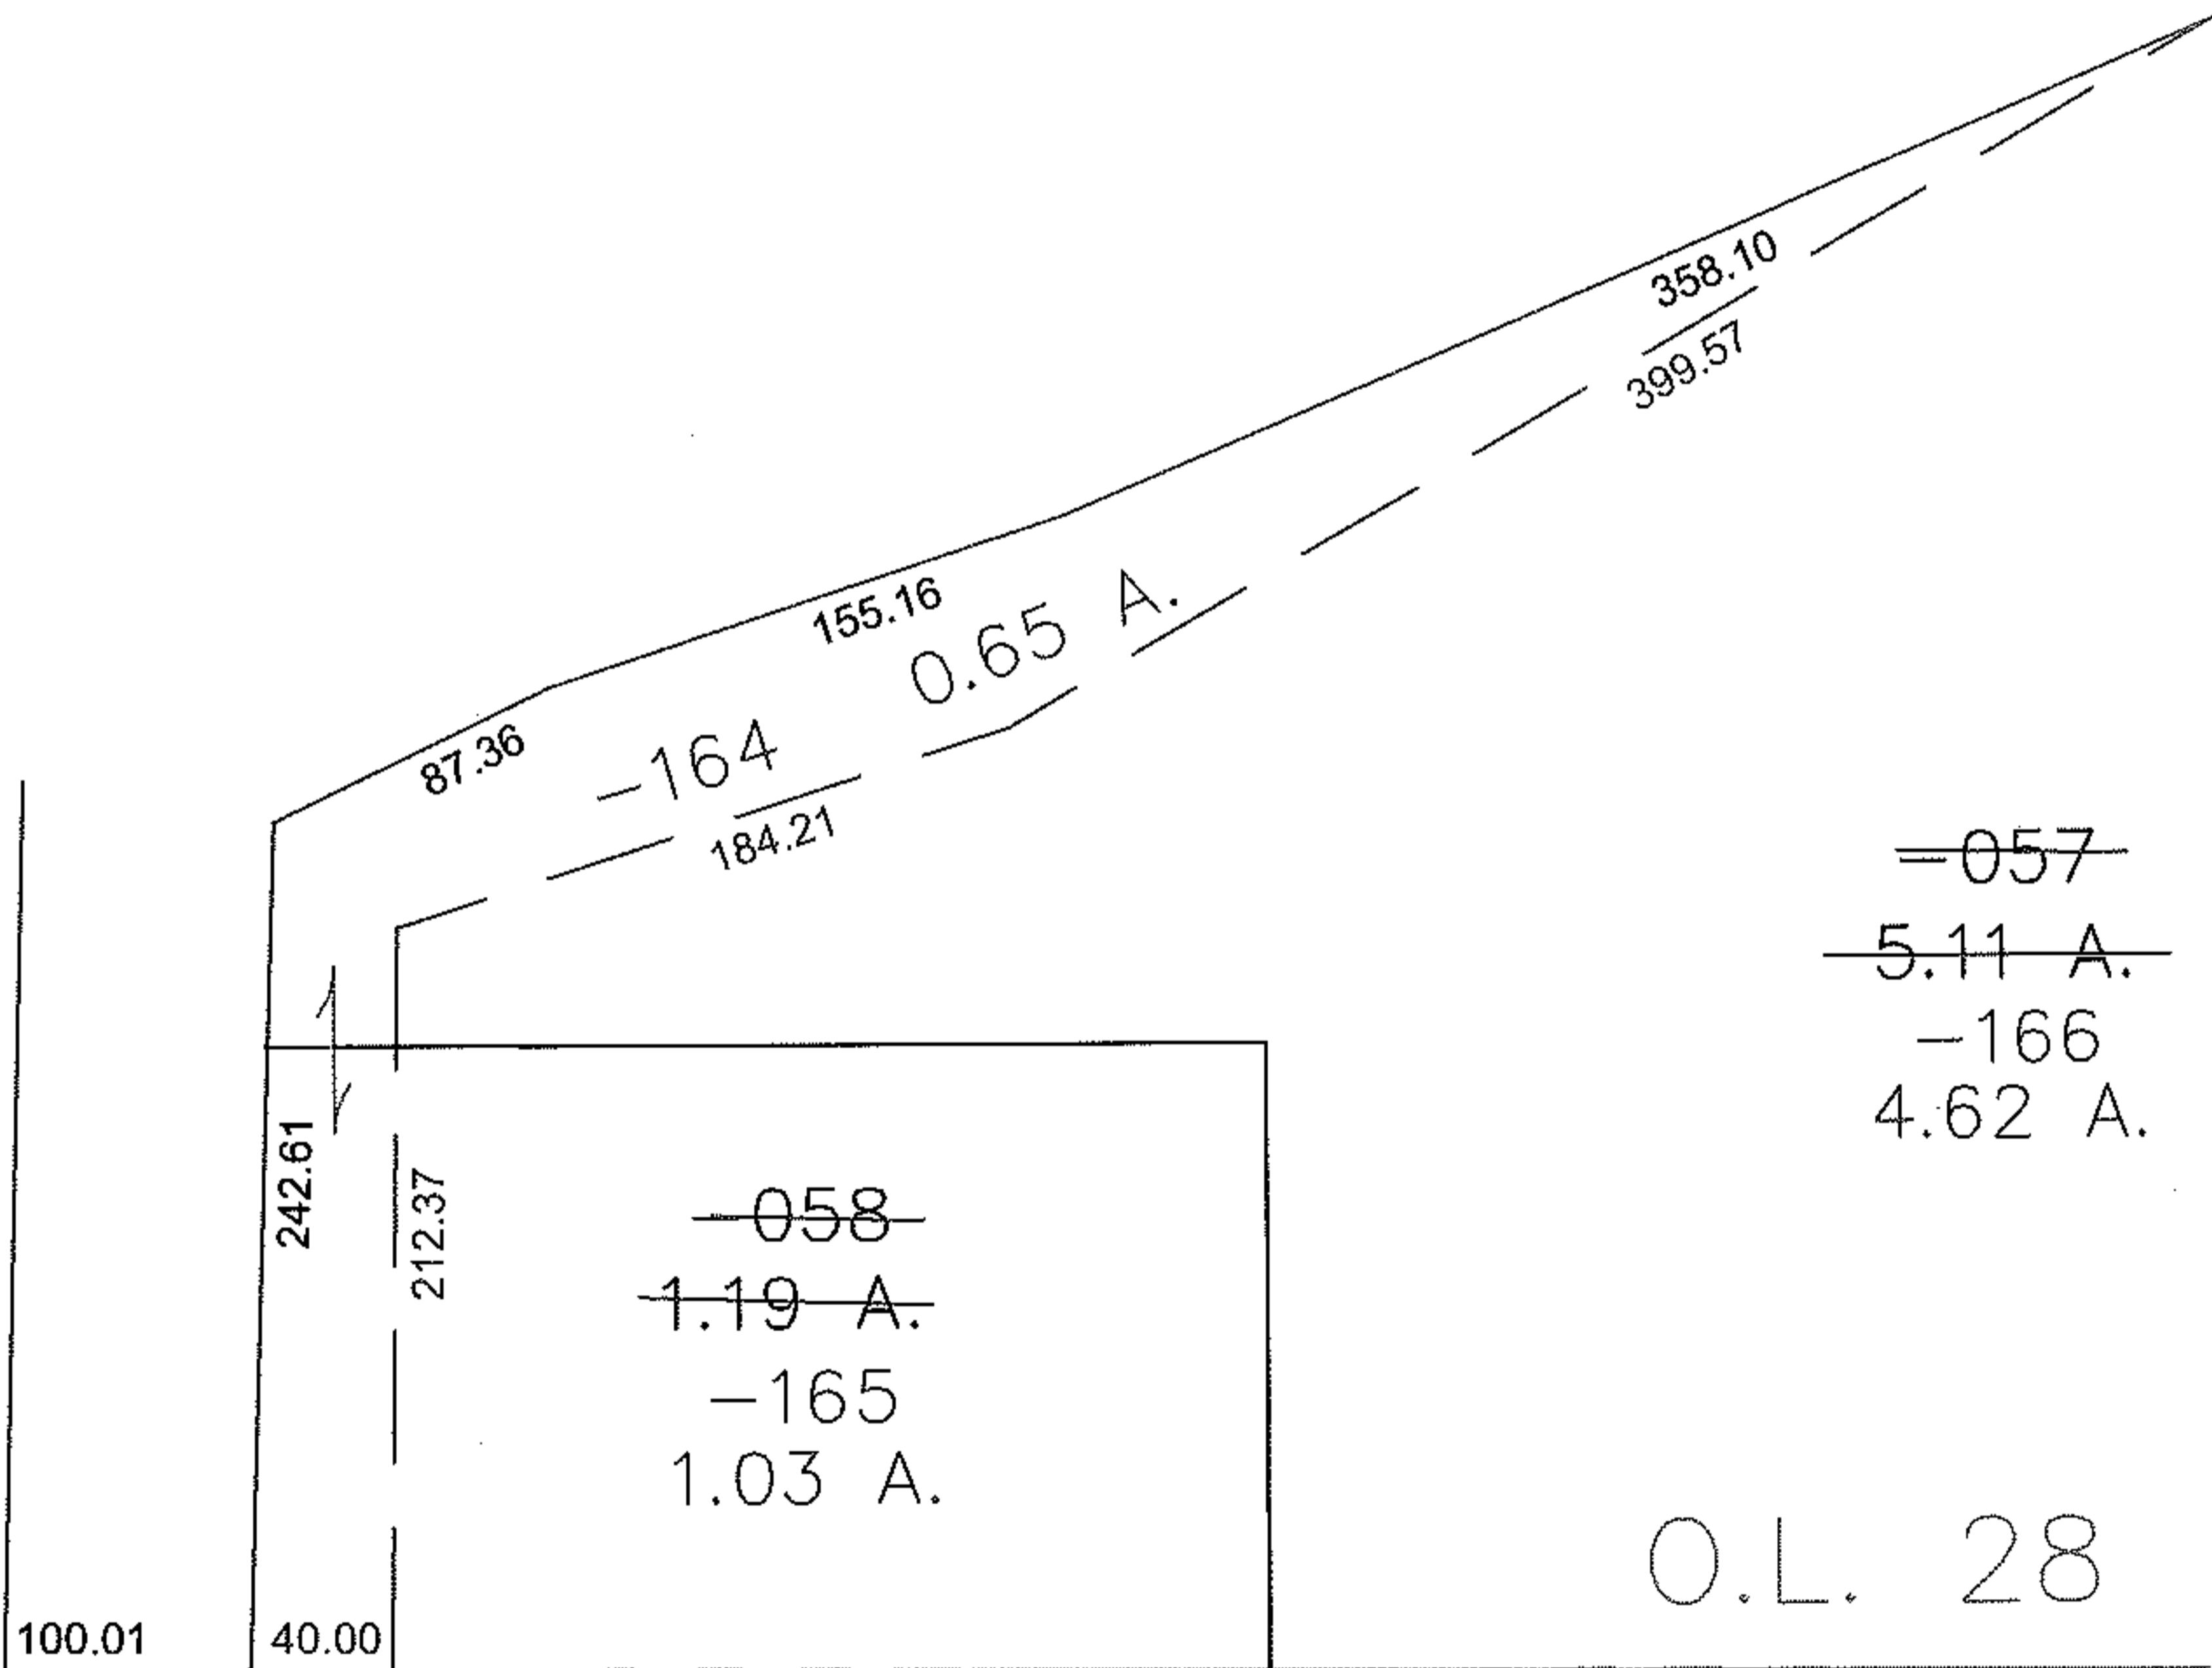

PARENT PARCEL: 04-00-028-102-058, -057

CHILD PARCEL: 04-00-028-102-164 THRU -166

STARTING POINT: CENTERLINE OF NAGEL RD & O.L. 28

11-00225

NAGEL RD

**SPLITS/DEEDS PROCESSED**

LORAIN COUNTY TAX MAP DEPARTMENT  
226 MIDDLE AVE. ELYRIA, OHIO

SURVEYED BY: WILLIAM J SALA

CLOSURE: 0.00 : 10.000

MAP PAGE(S): 04-00-028-E

APPROVED BY: JAH DATE: 3/3/2011

SCALE: 1" = 100' PRIOR INSTRUMENT: 20080248079