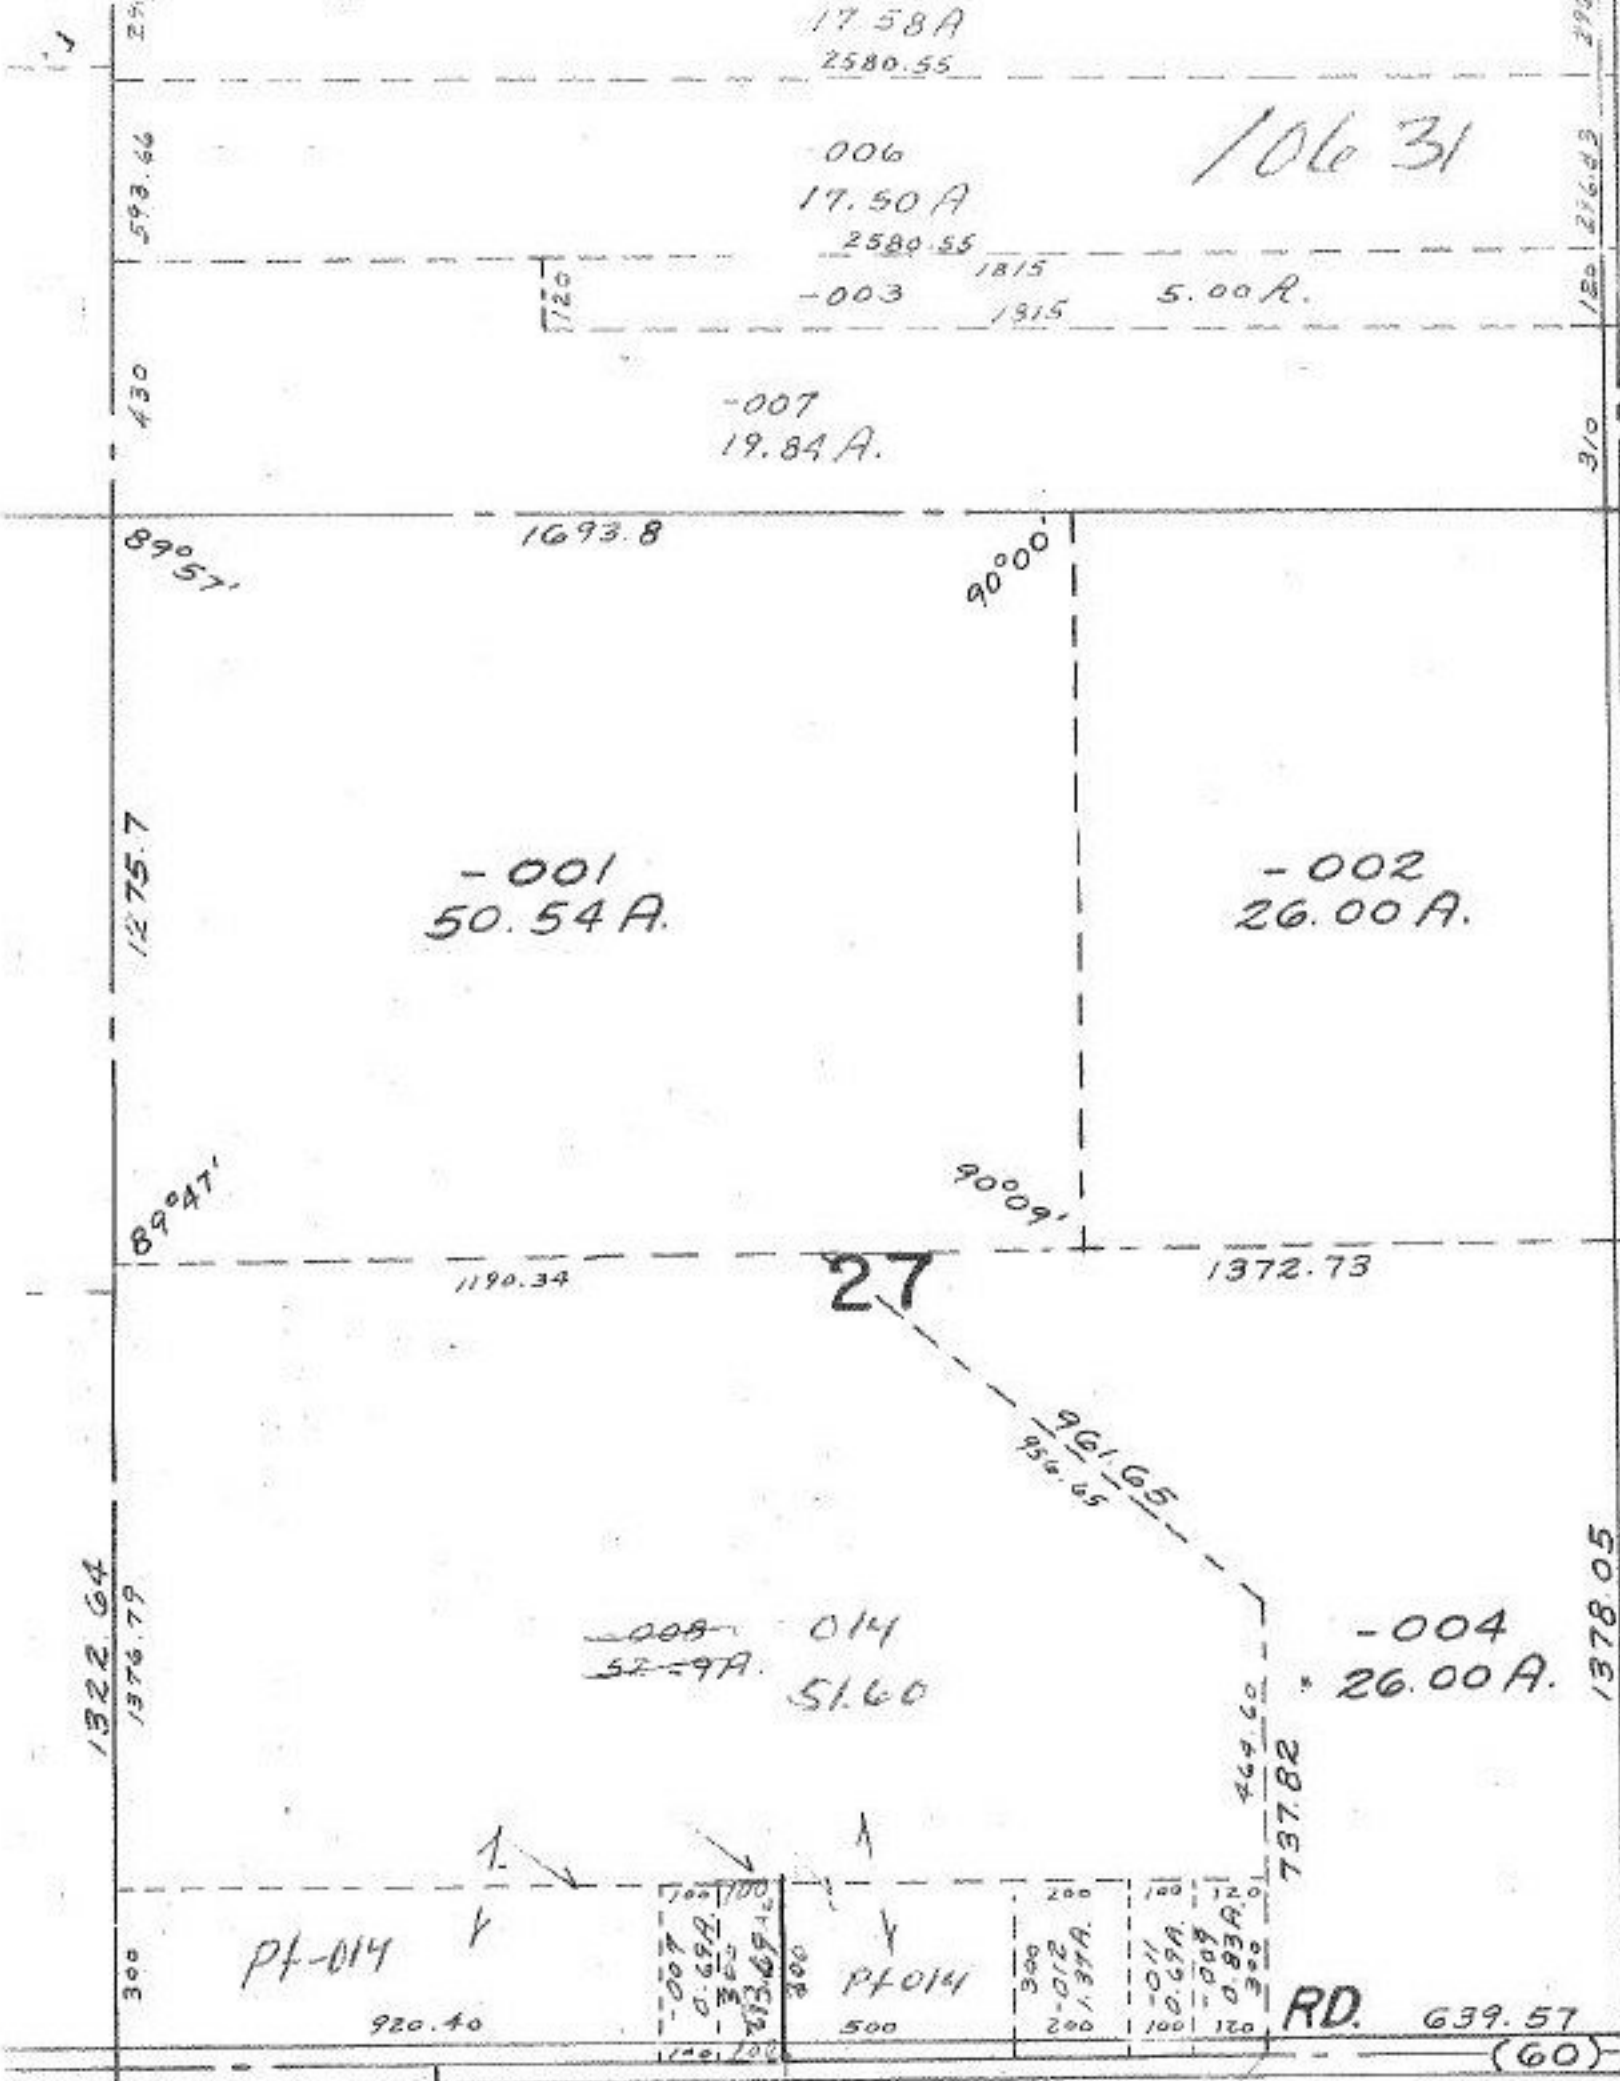

10-28-77

27

10631

JUN 16 1977

APPROVED
LORAIN CO.
MAP DEPT.

DATE 6/15/77

PAGE 15C

BY L.W. HALL

VOID
ACTED

-002
64.71 A. Dup.
63.435 A. D.

6.158-19-77