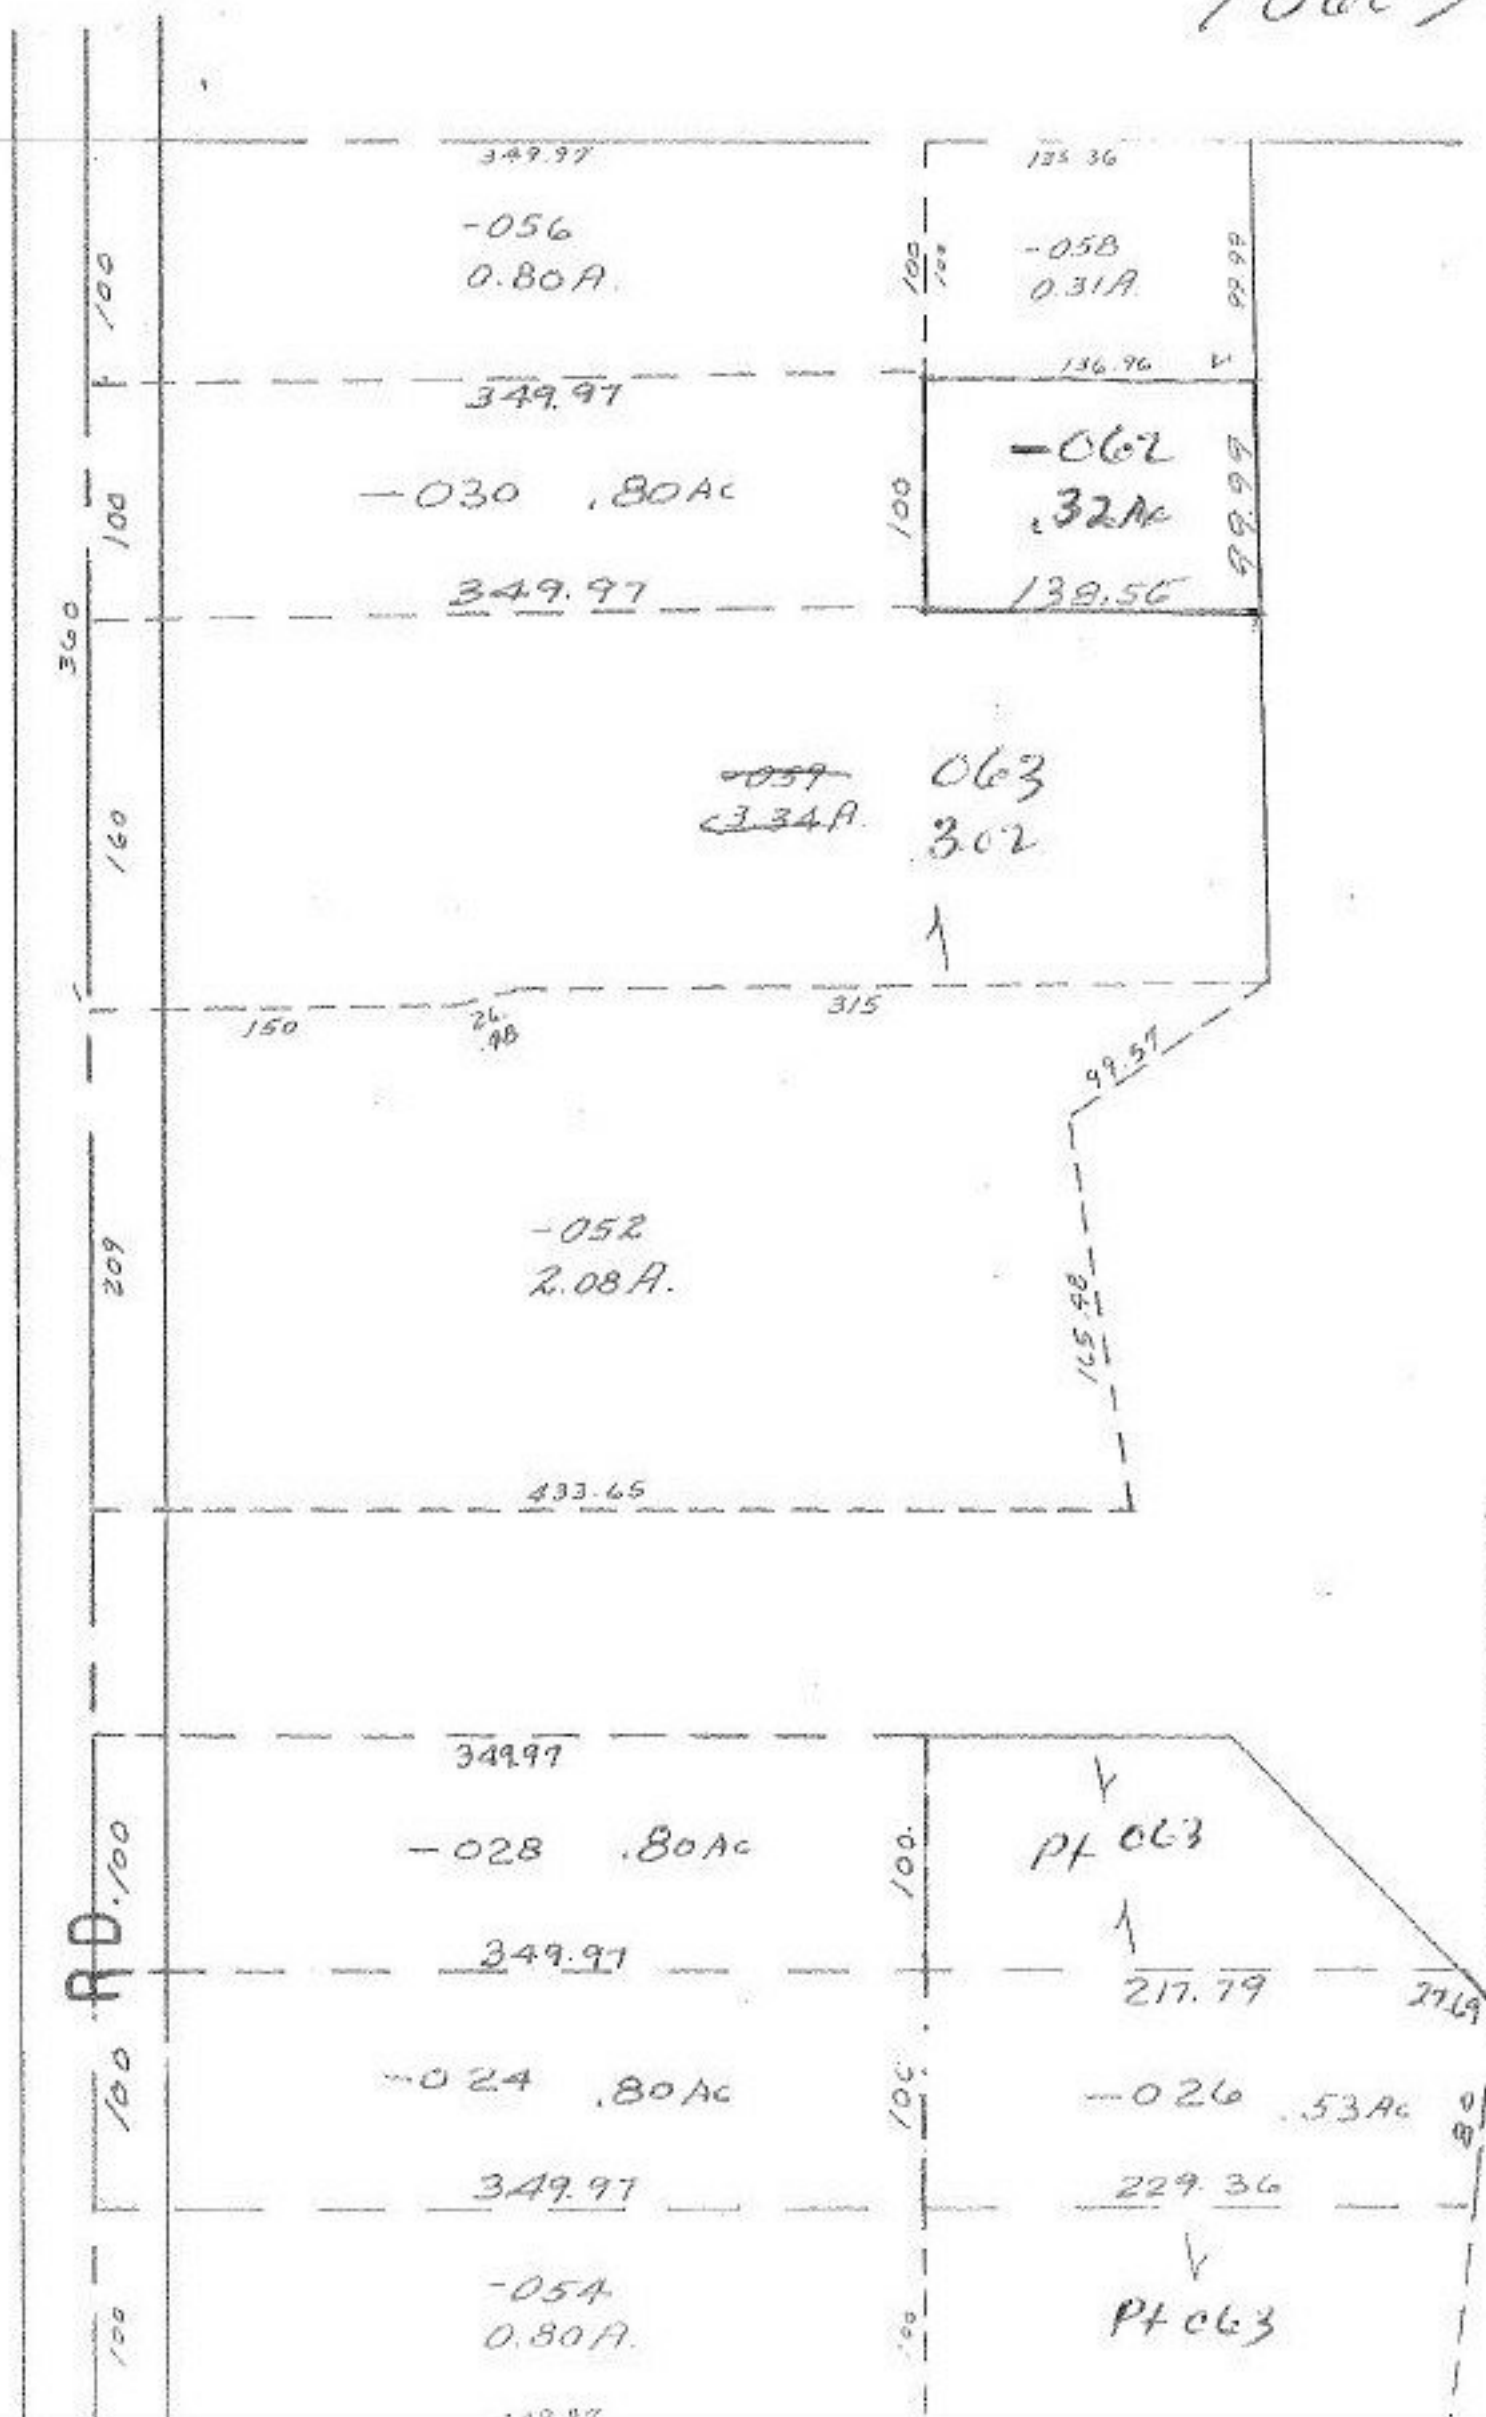

18603

SE 10-78

JUL 06 1977

10603

APPROVED LORAIN CO. MAP DEPT.	
DATE	6/3/77
PAGE	11-00-079A
BY	H. W. HALL
VOID AFTER	