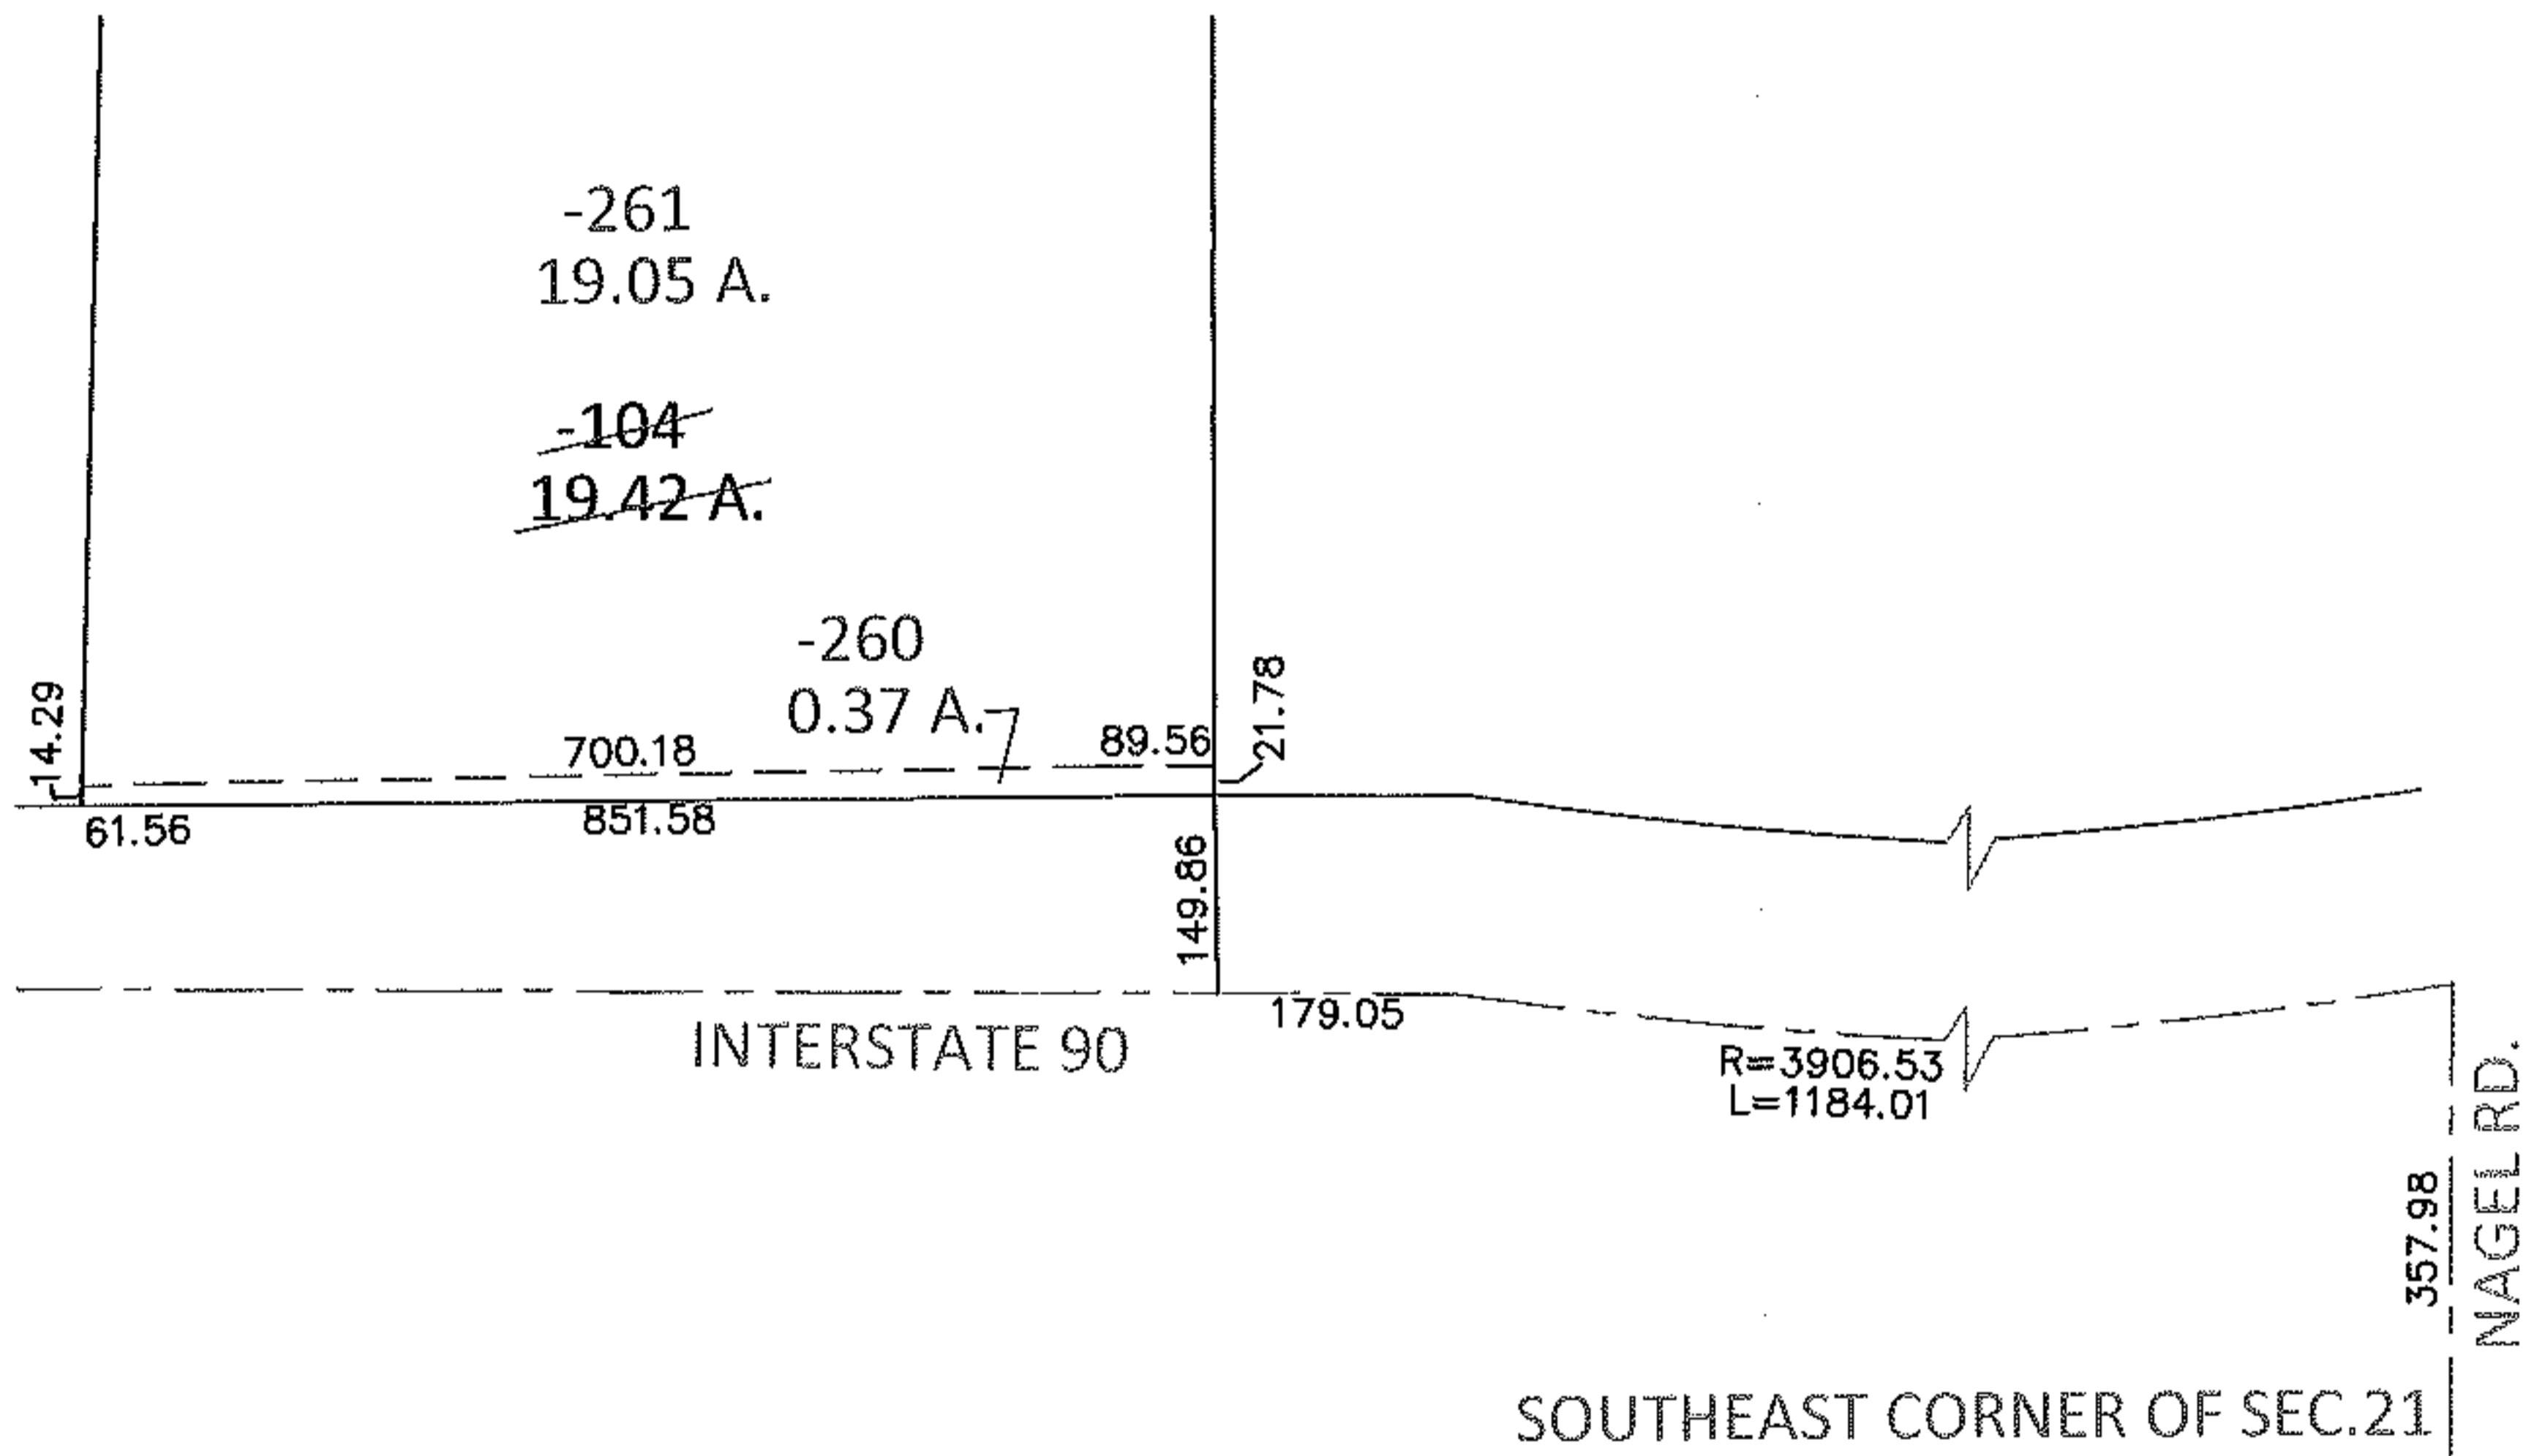

PARENT PARCEL: 04-00-021-000-104

CHILD PARCEL: 04-00-021-000-260, -261

10-00217

STARTING POINT: SOUTHEAST CORNER OF SEC. 21

SPLITS/DEEDS PROCESSED

LORAIN COUNTY TAX MAP DEPARTMENT
226 MIDDLE AVE. ELYRIA, OHIO

SURVEYED BY: WILLIAM J. SALA

CLOSURE: .01:10,000

MAP PAGE(S): 4-00-021-G

APPROVED BY: RRM DATE: 11-17-10

SCALE: 1"= 300 PRIOR INST.: OR 22/947