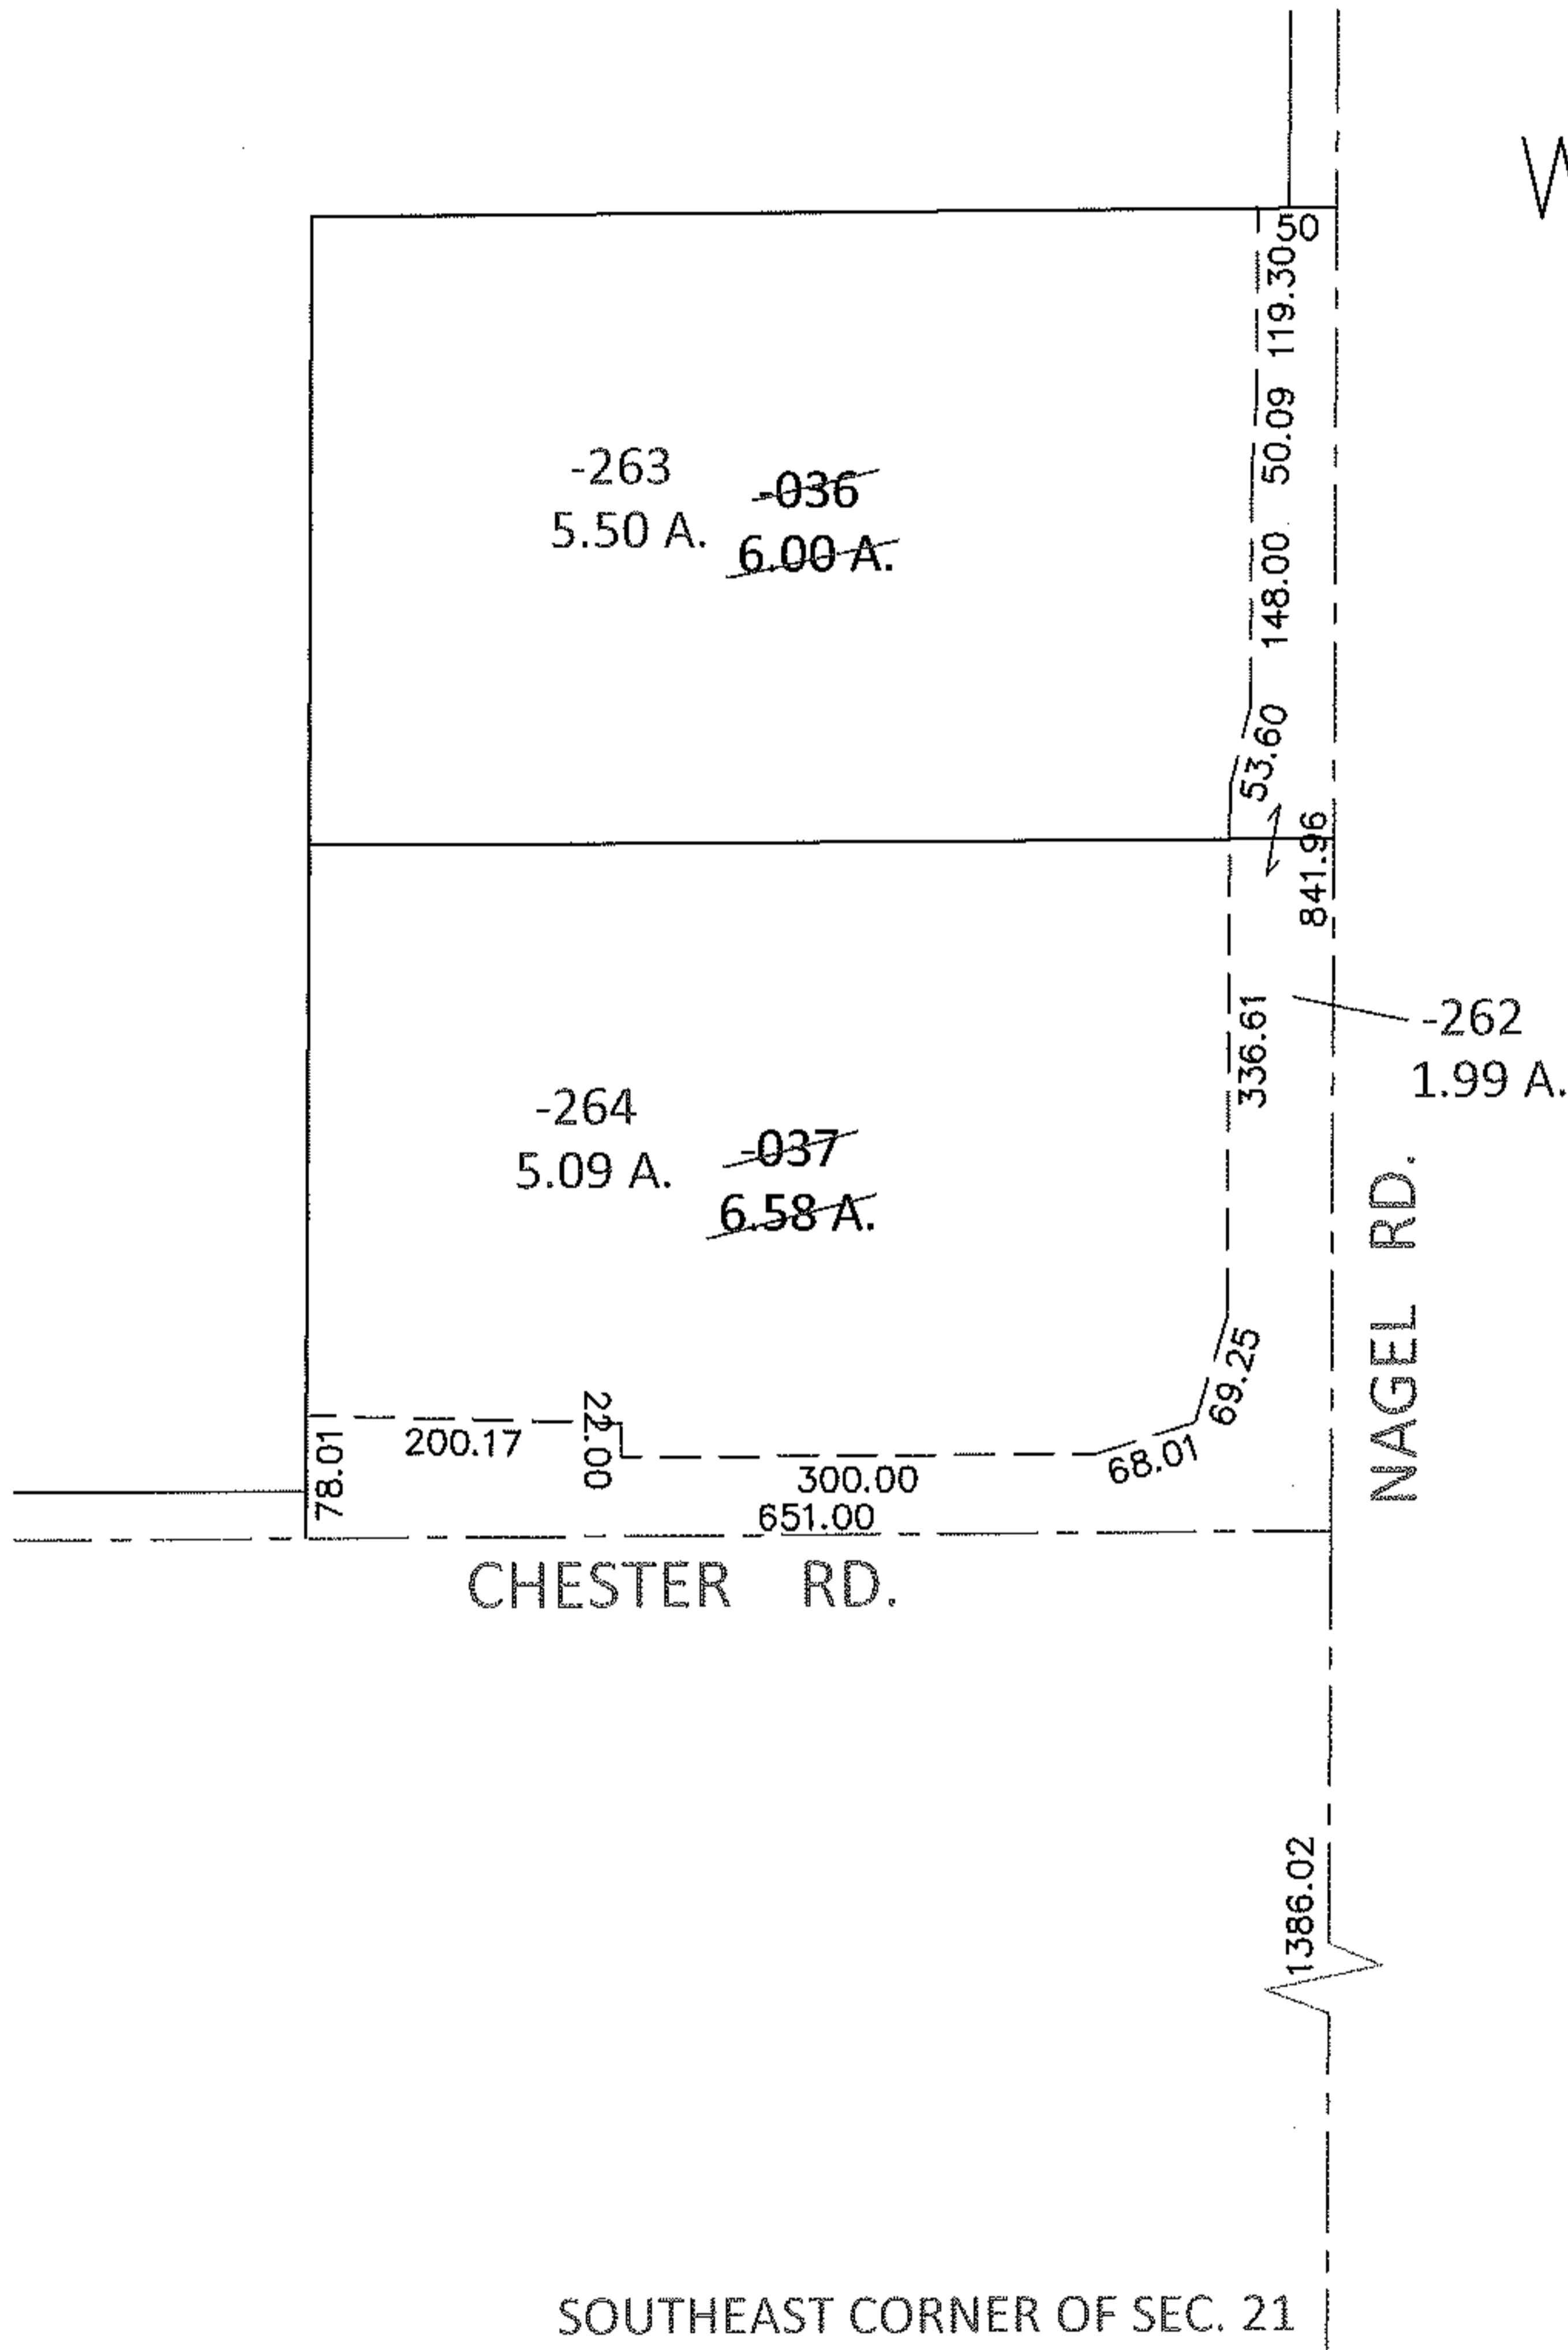

PARENT PARCEL: 04-00-021-000-036, -037

CHILD PARCEL: 04-00-021-000-262 THRU -264

STARTING POINT: SOUTHEAST CORNER OF SEC. 21

10-00216

SPLITS/DEEDS PROCESSED

LORAIN COUNTY TAX MAP DEPARTMENT
226 MIDDLE AVE. ELYRIA, OHIO

SURVEYED BY: WILLIAM J. SALA

CLOSURE: .01:10,000

MAP PAGE(S): 4-00-021-H

APPROVED BY: RRM DATE: 11-17-10

SCALE: 1" = 200 PRIOR INST.: OR 746/627