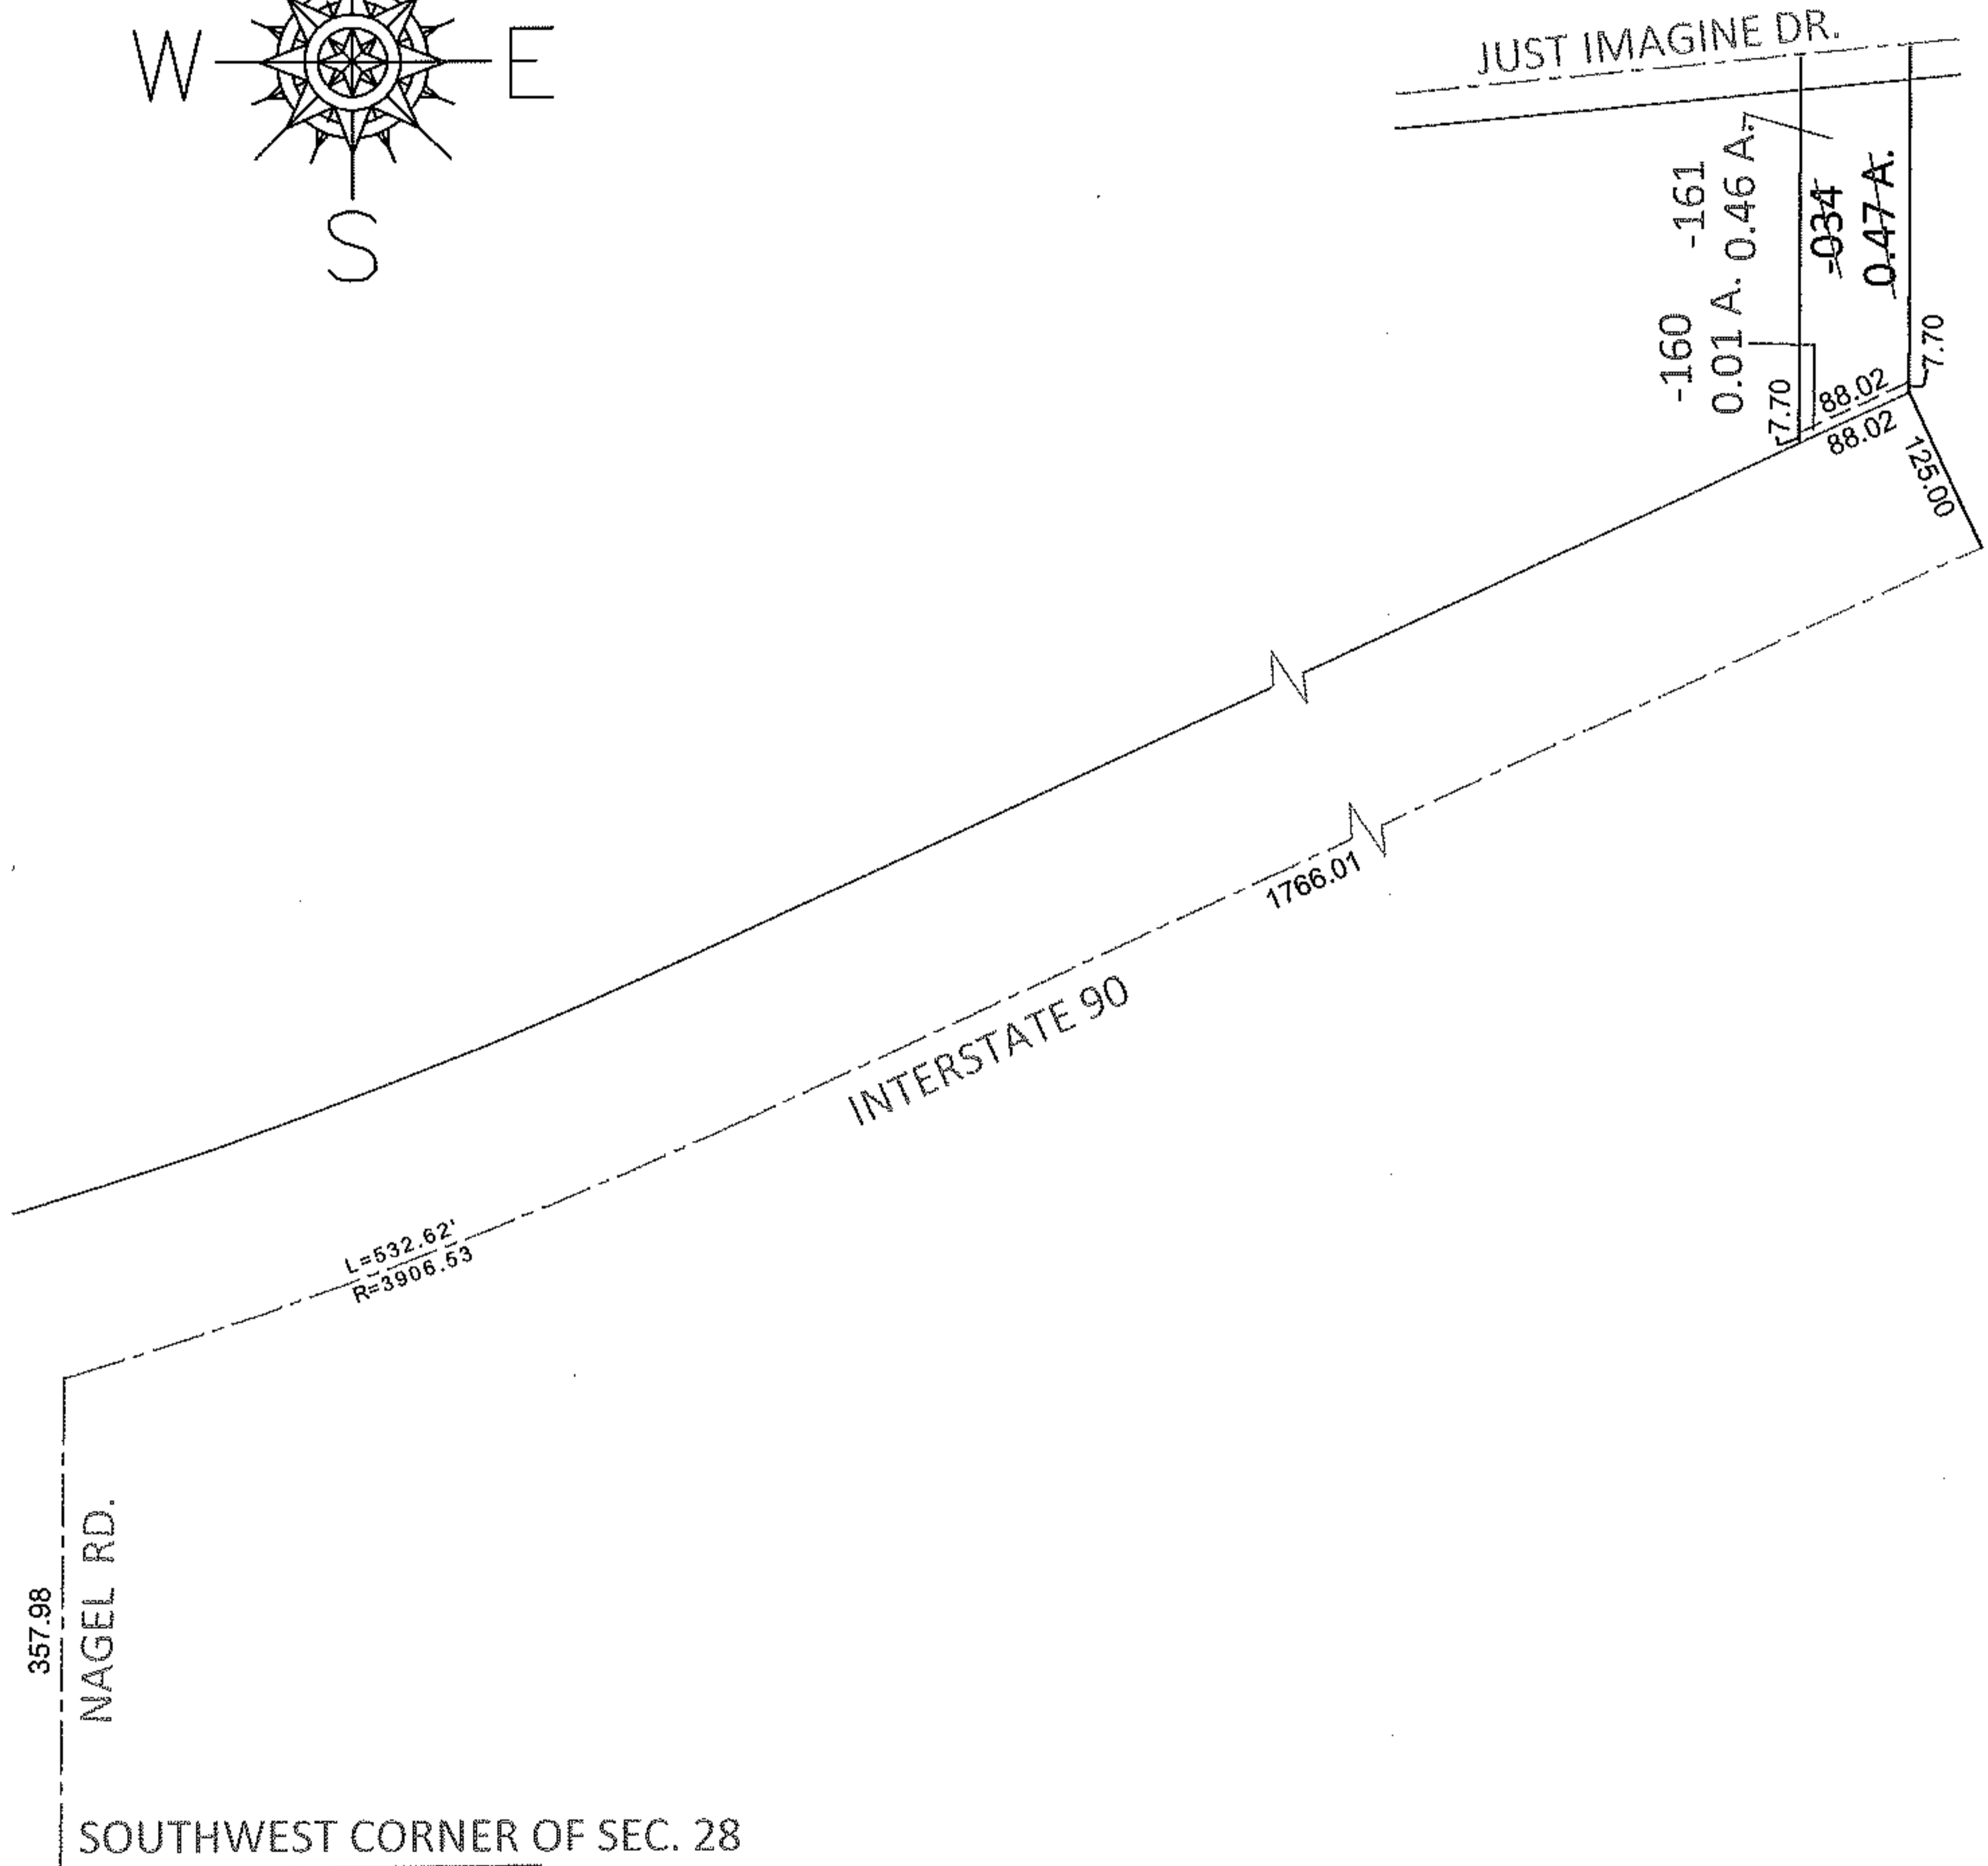

PARENT PARCEL: 04-00-028-102-034

CHILD PARCEL: 04-00-028-102-160, -161

10-00215

STARTING POINT: SOUTHWEST CORNER OF SEC. 28

SPLITS/DEEDS PROCESSED

LORAIN COUNTY TAX MAP DEPARTMENT
226 MIDDLE AVE. ELYRIA, OHIO

SURVEYED BY: WILLIAM J. SALA

CLOSURE: .00:10,000

MAP PAGE(S): 4-00-028-E

APPROVED BY: RRM DATE: 11-16-10

SCALE: 1" = 200 PRIOR INST.: OR 758/760