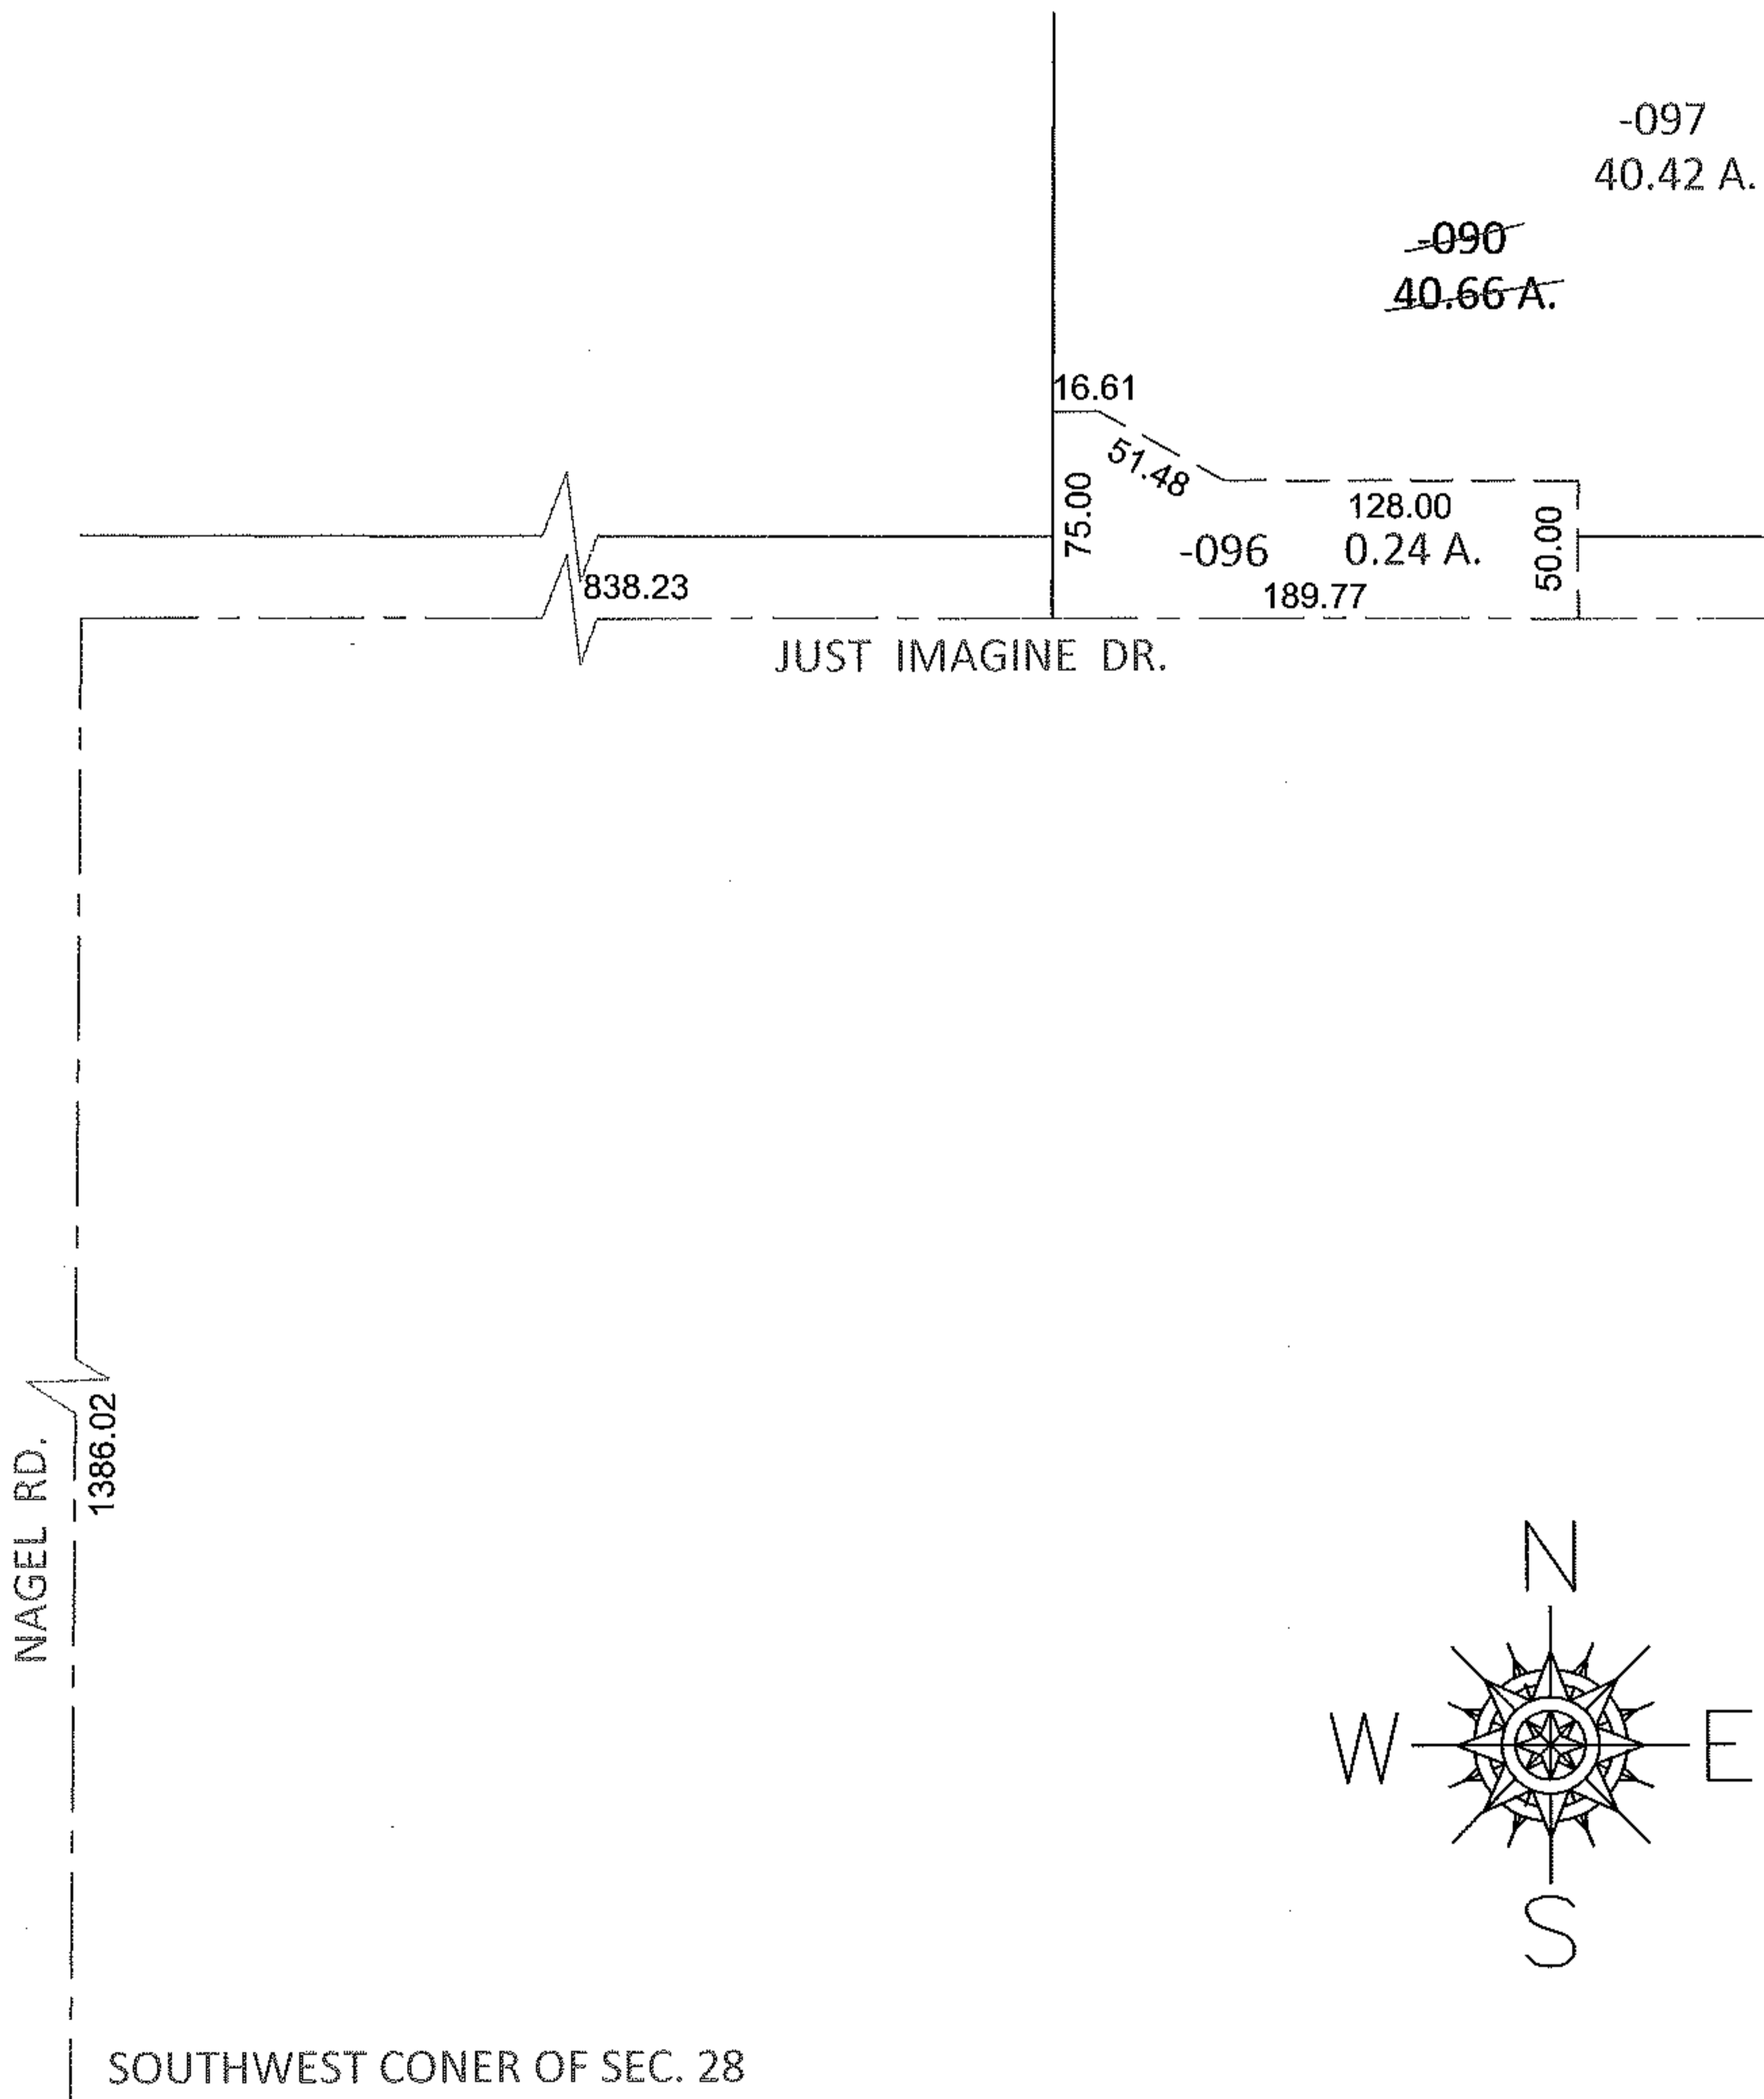

PARENT PARCEL: 04-00-028-101-090

CHILD PARCEL: 04-00-028-101-096, -097

10-00214

STARTING POINT: SOUTHWEST CORNER OF SEC. 28

**SPLITS/DEEDS PROCESSED**

LORAIN COUNTY TAX MAP DEPARTMENT  
226 MIDDLE AVE. ELYRIA, OHIO

SURVEYED BY: WILLIAM J. SALA

CLOSURE: .01:10,000

MAP PAGE(S): 4-00-028-E & F

APPROVED BY: RRM DATE: 11-16-10

SCALE: 1"= 100 PRIOR INST.: 20080241560