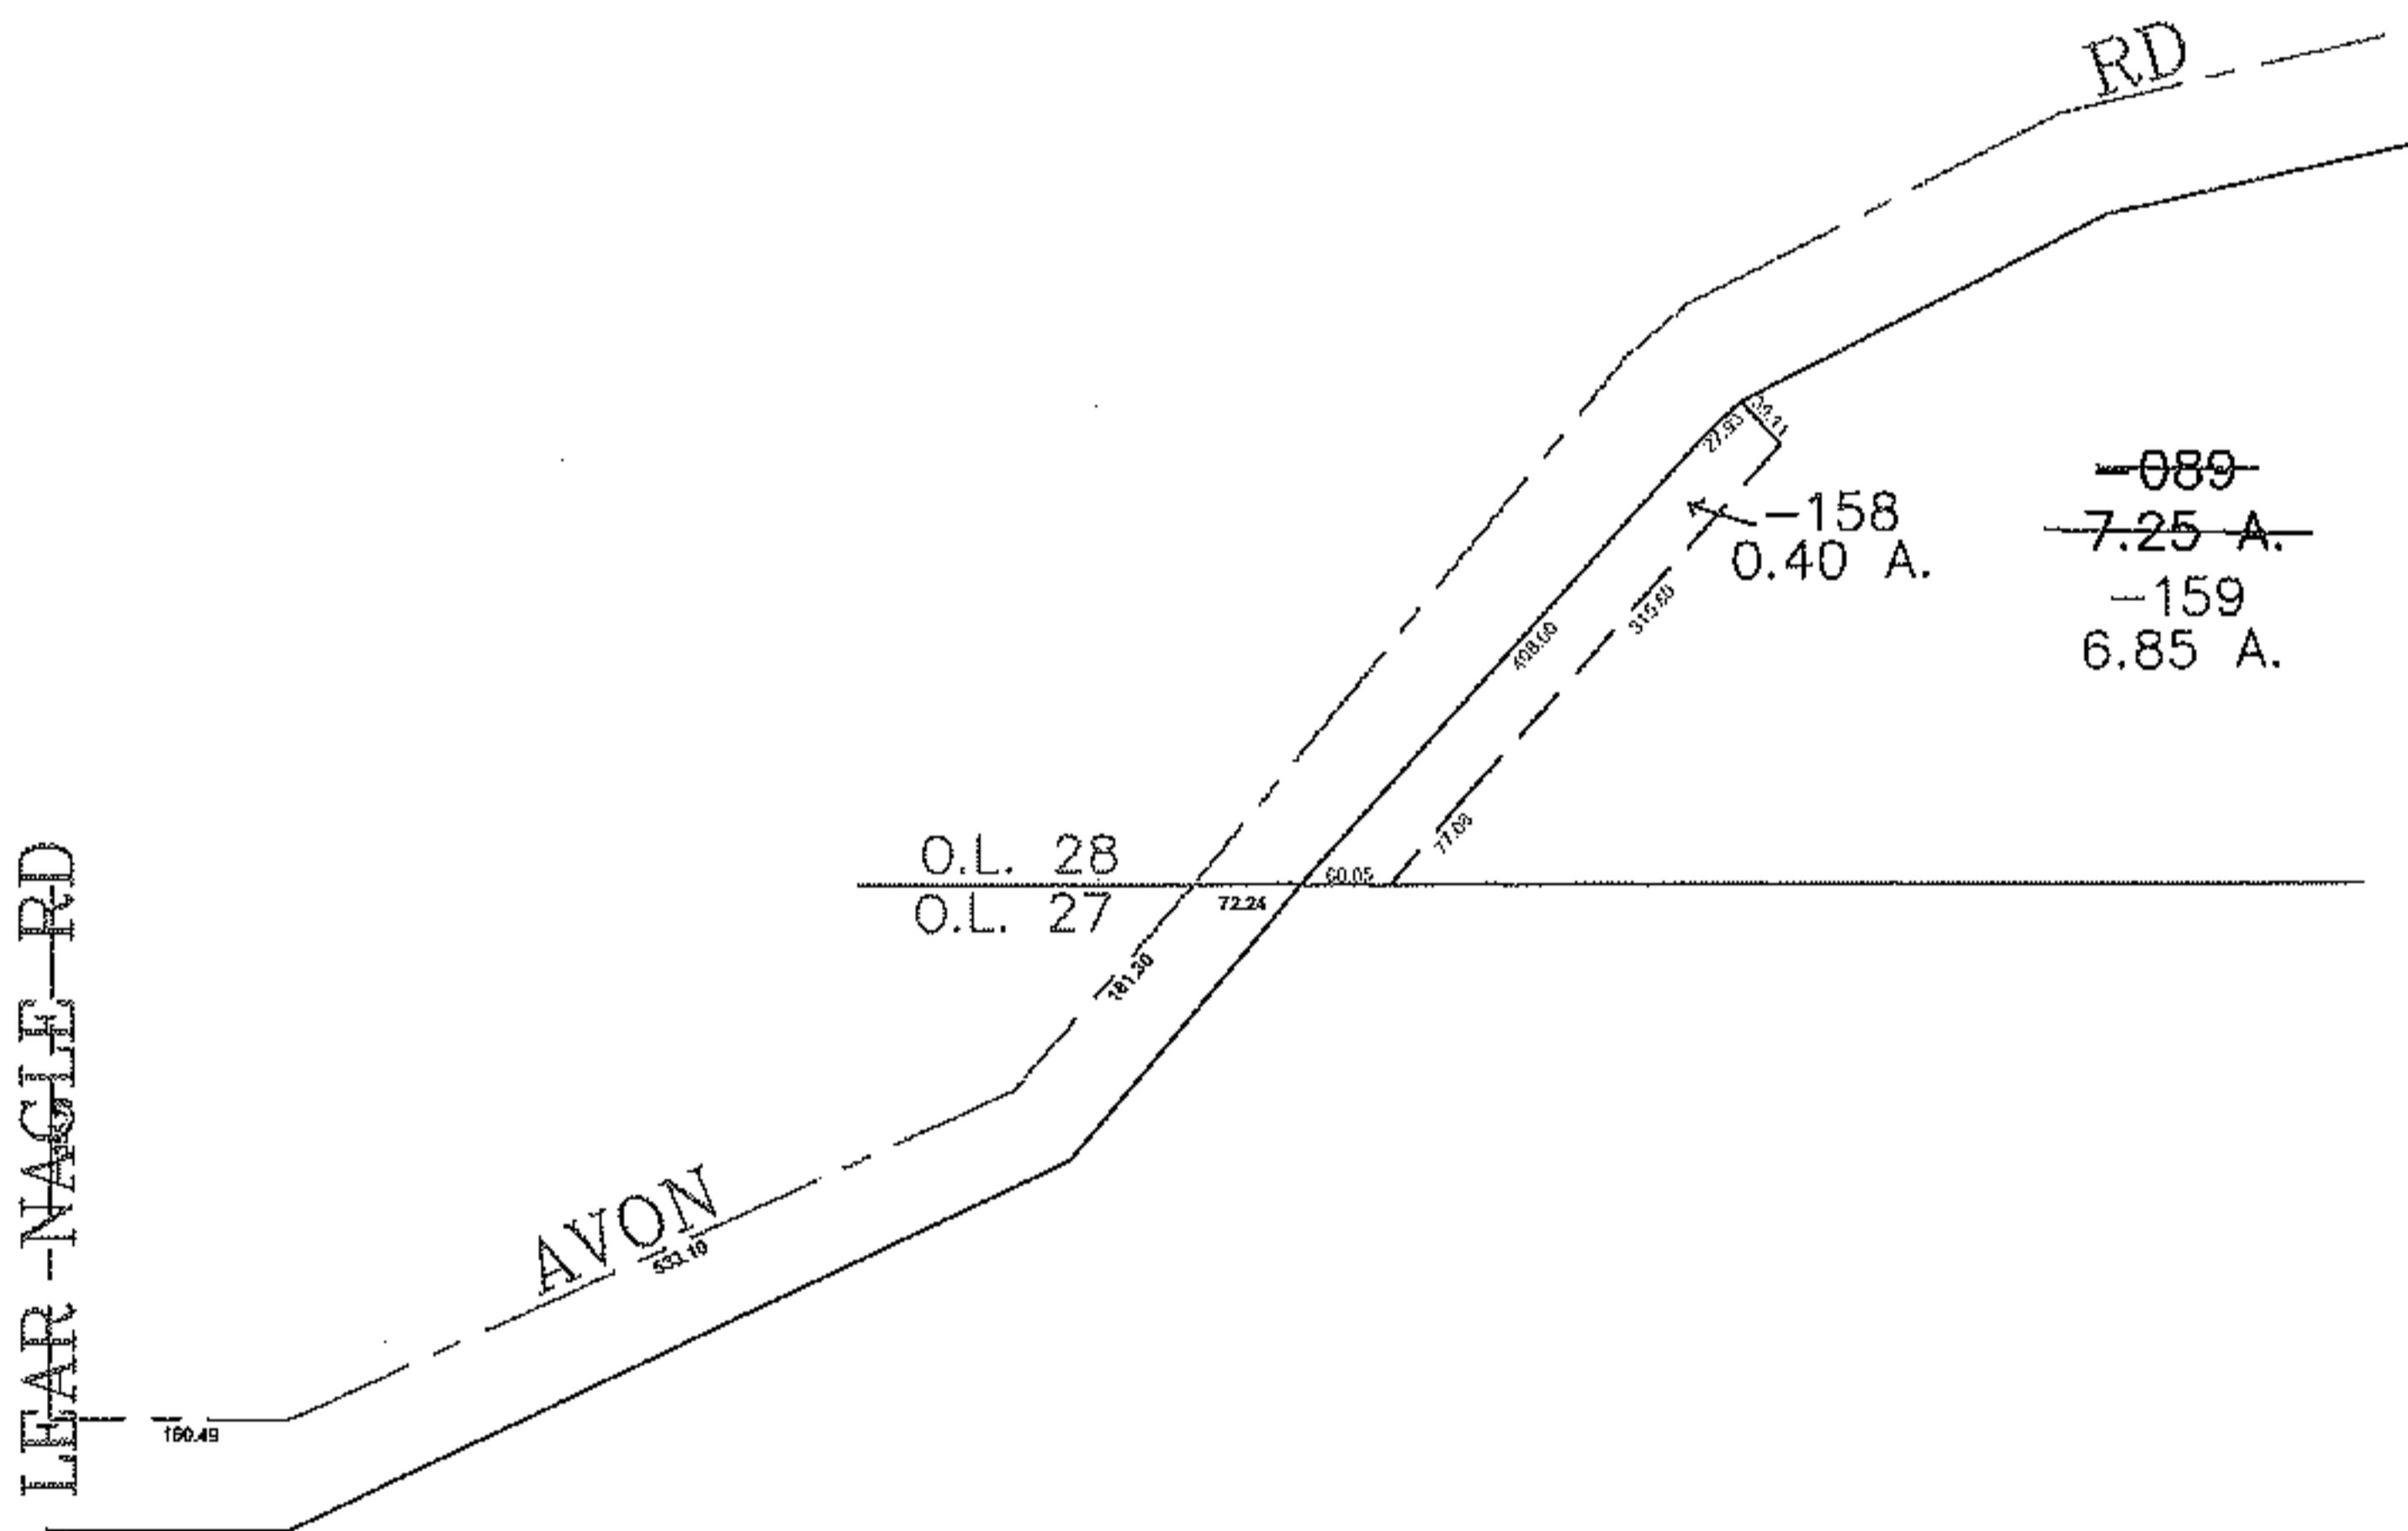

PARENT PARCEL: 04-00-028-102-089

CHILD PARCEL: 04-00-028-102-158, -159

STARTING POINT: CENTERLINE OF LEAR NAGLE RD. & O.L. 27

10-00213

SPLITS/DEEDS PROCESSED
LORAIN COUNTY TAX MAP DEPARTMENT
226 MIDDLE AVE. ELYRIA, OHIO

SURVEYED BY: WILLIAM J SALA
CLOSURE: 0.00 : 10.000
MAP PAGE(S): 04-00-028-E
APPROVED BY: JAH DATE: 10-5-2010
SCALE: 1" = 300' PRIOR INSTRUMENT: 19980560129