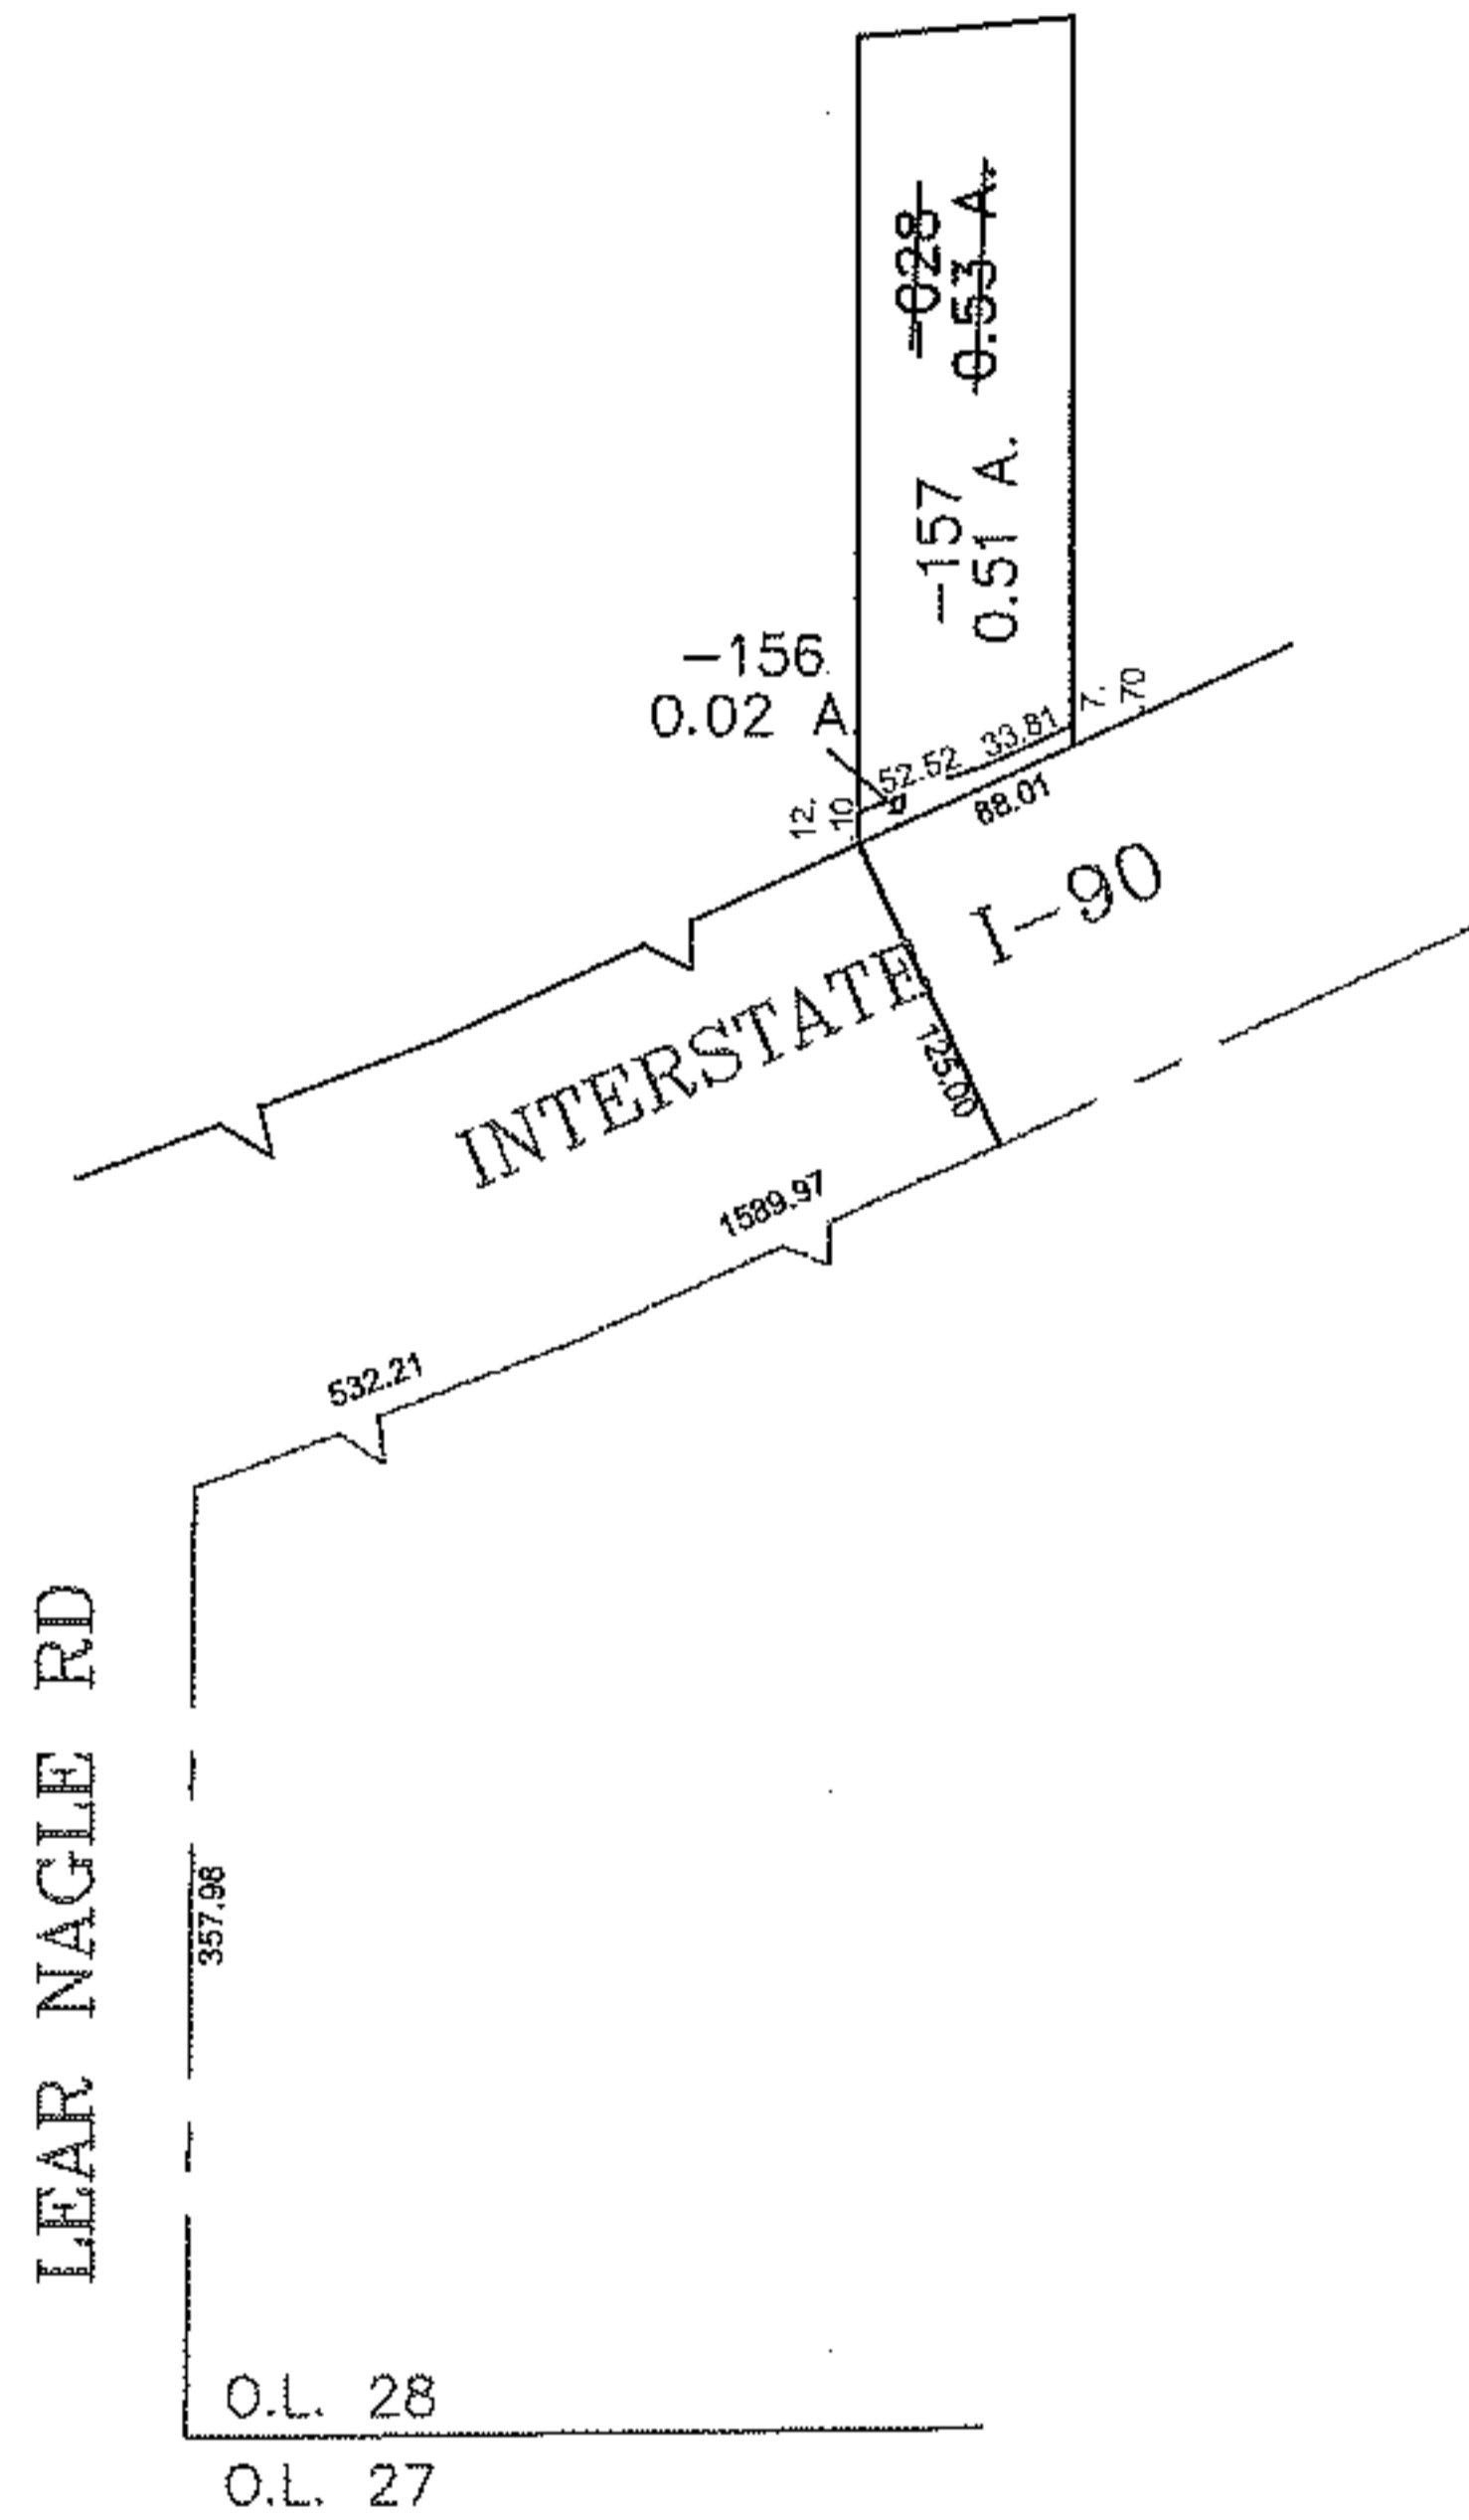

PARENT PARCEL: 04-00-028-102-028

CHILD PARCEL: 04-00-028-102-156, -157

STARTING POINT: CENTERLINE OF LEAR NAGLE RD & O.L. 28

10-00212

**SPLITS/DEEDS PROCESSED**  
 LORAIN COUNTY TAX MAP DEPARTMENT  
 226 MIDDLE AVE. ELYRIA, OHIO

SURVEYED BY: WILLIAM J SALA  
 CLOSURE: 0.00 : 10,000  
 MAP PAGE(S): 04-00-028-E  
 APPROVED BY: JAH DATE: 10-4-2010  
 SCALE: 1" = 200 PRIOR INSTRUMENT: 20080253086