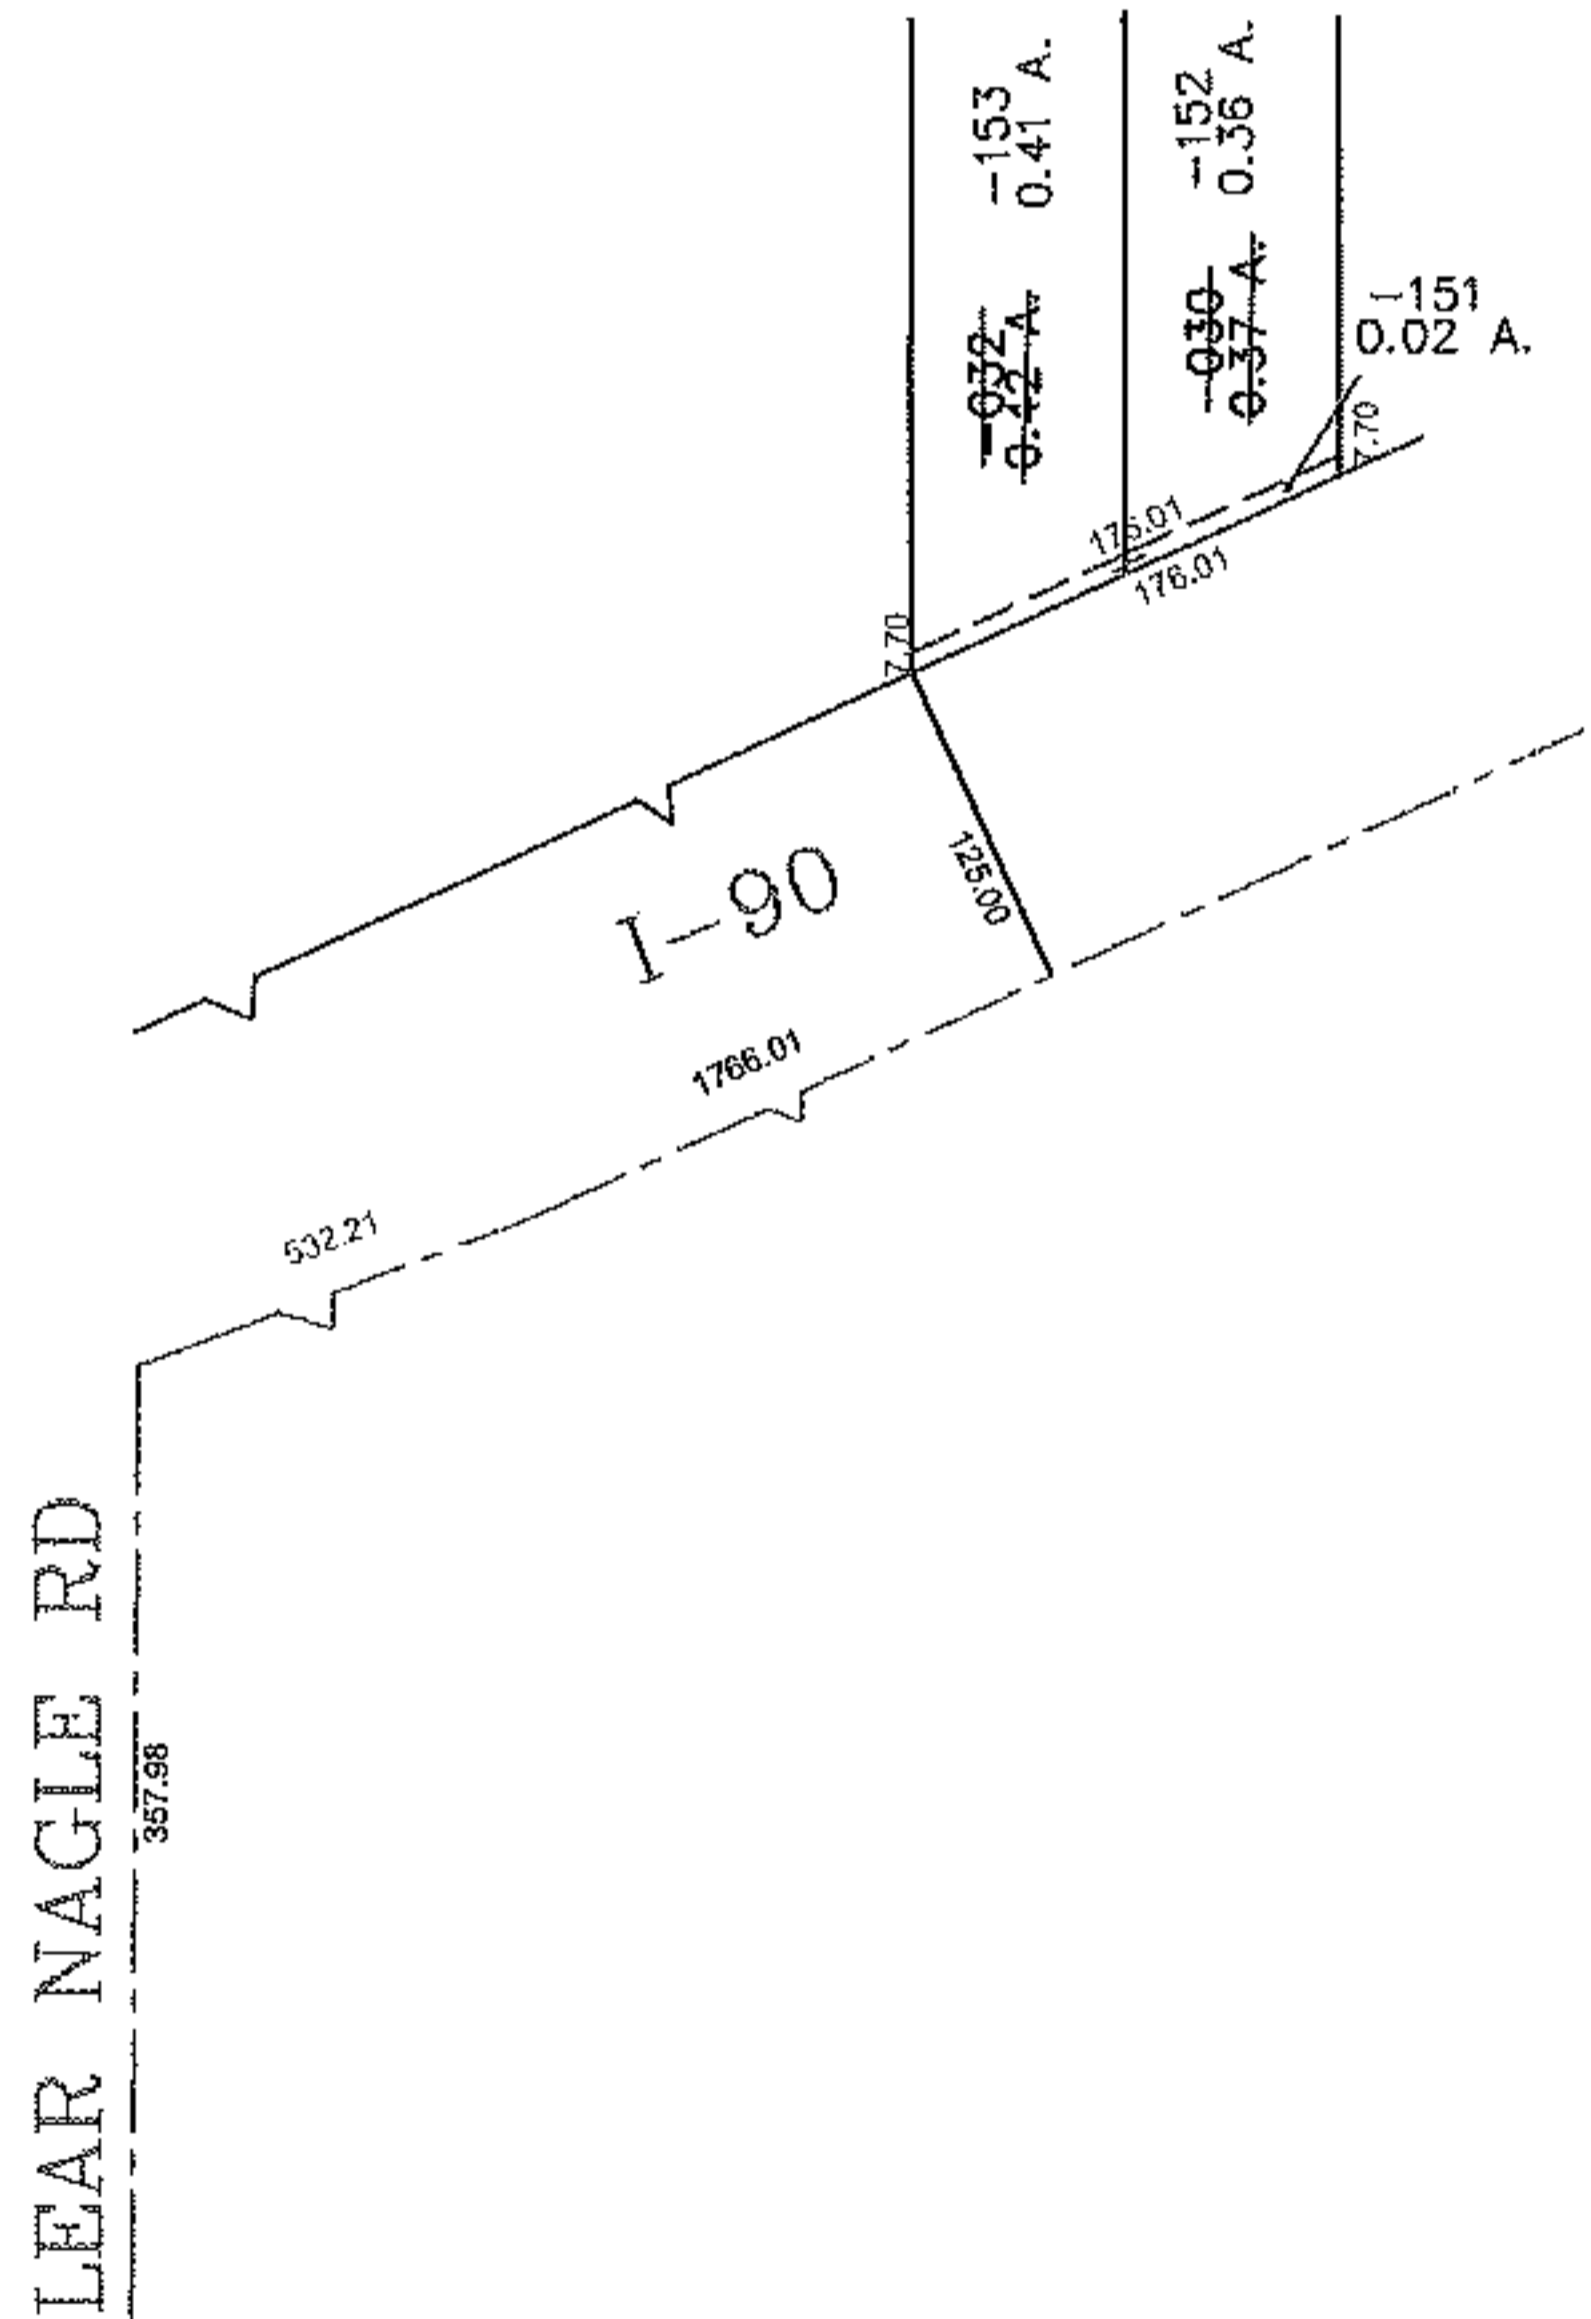

PARENT PARCEL: 04-00-028-102-030, -032  
CHILD PARCEL: 04-00-028-102-151 THRU -153  
STARTING POINT: CENTERLINE OF LEAR NAGLE RD & I-90

10-00211

**SPLITS/DEEDS PROCESSED**  
LORAIN COUNTY TAX MAP DEPARTMENT  
226 MIDDLE AVE. ELYRIA, OHIO

SURVEYED BY: WILLIAM J SALA  
CLOSURE: 0.00 : 10,000  
MAP PAGE(S): 04-00-028-E  
APPROVED BY: JAH DATE: 9-28-2010  
SCALE: 1" = 200 PRIOR INSTRUMENT: 20050058504