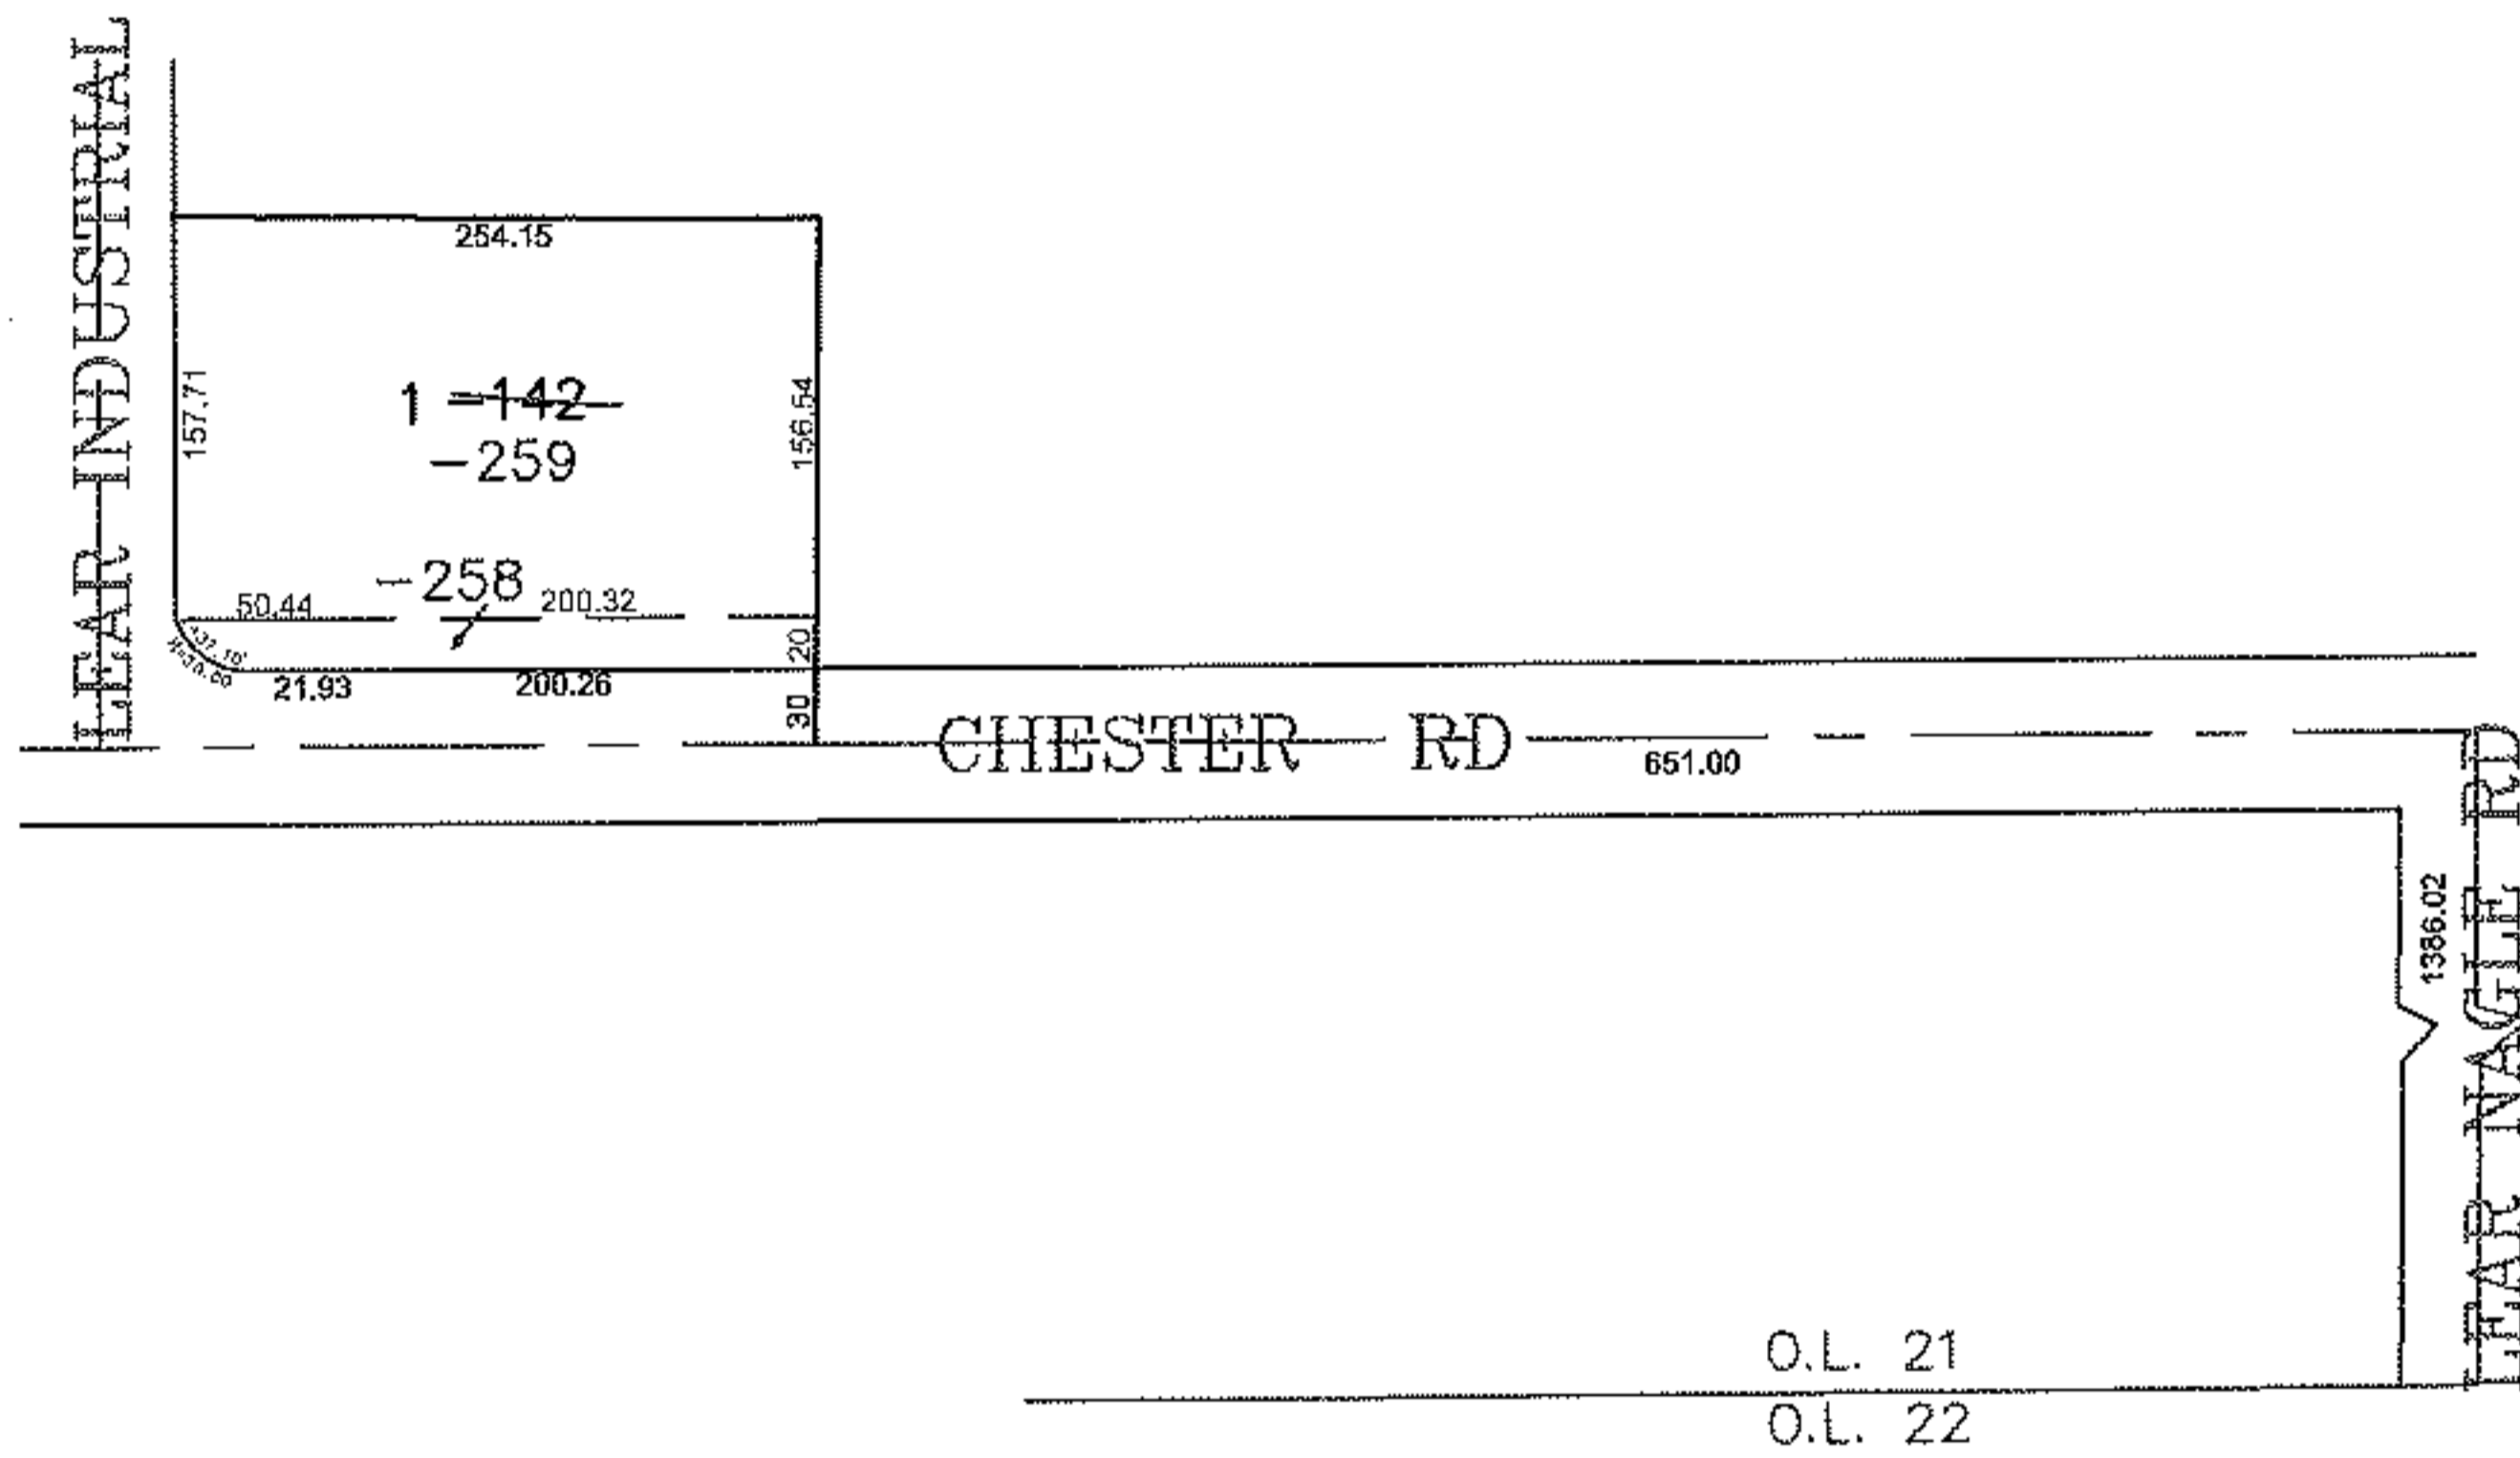

PARENT PARCEL: 04-00-021-000-142

CHILD PARCEL: 04-00-021-000-258, -259

STARTING POINT: CENTERLINE OF LEAR NAGLE RD & O.L. 21

10-00209

SPLITS/DEEDS PROCESSED
 LORAIN COUNTY TAX MAP DEPARTMENT
 226 MIDDLE AVE. ELYRIA, OHIO

SURVEYED BY: WILLIAM J SALA
 CLOSURE: 0.00 : 10,000
 MAP PAGE(S): 04-00-021-H
 APPROVED BY: JAH DATE: 9-29-2010
 SCALE: 1" = 200' PRIOR INSTRUMENT: 20070217535