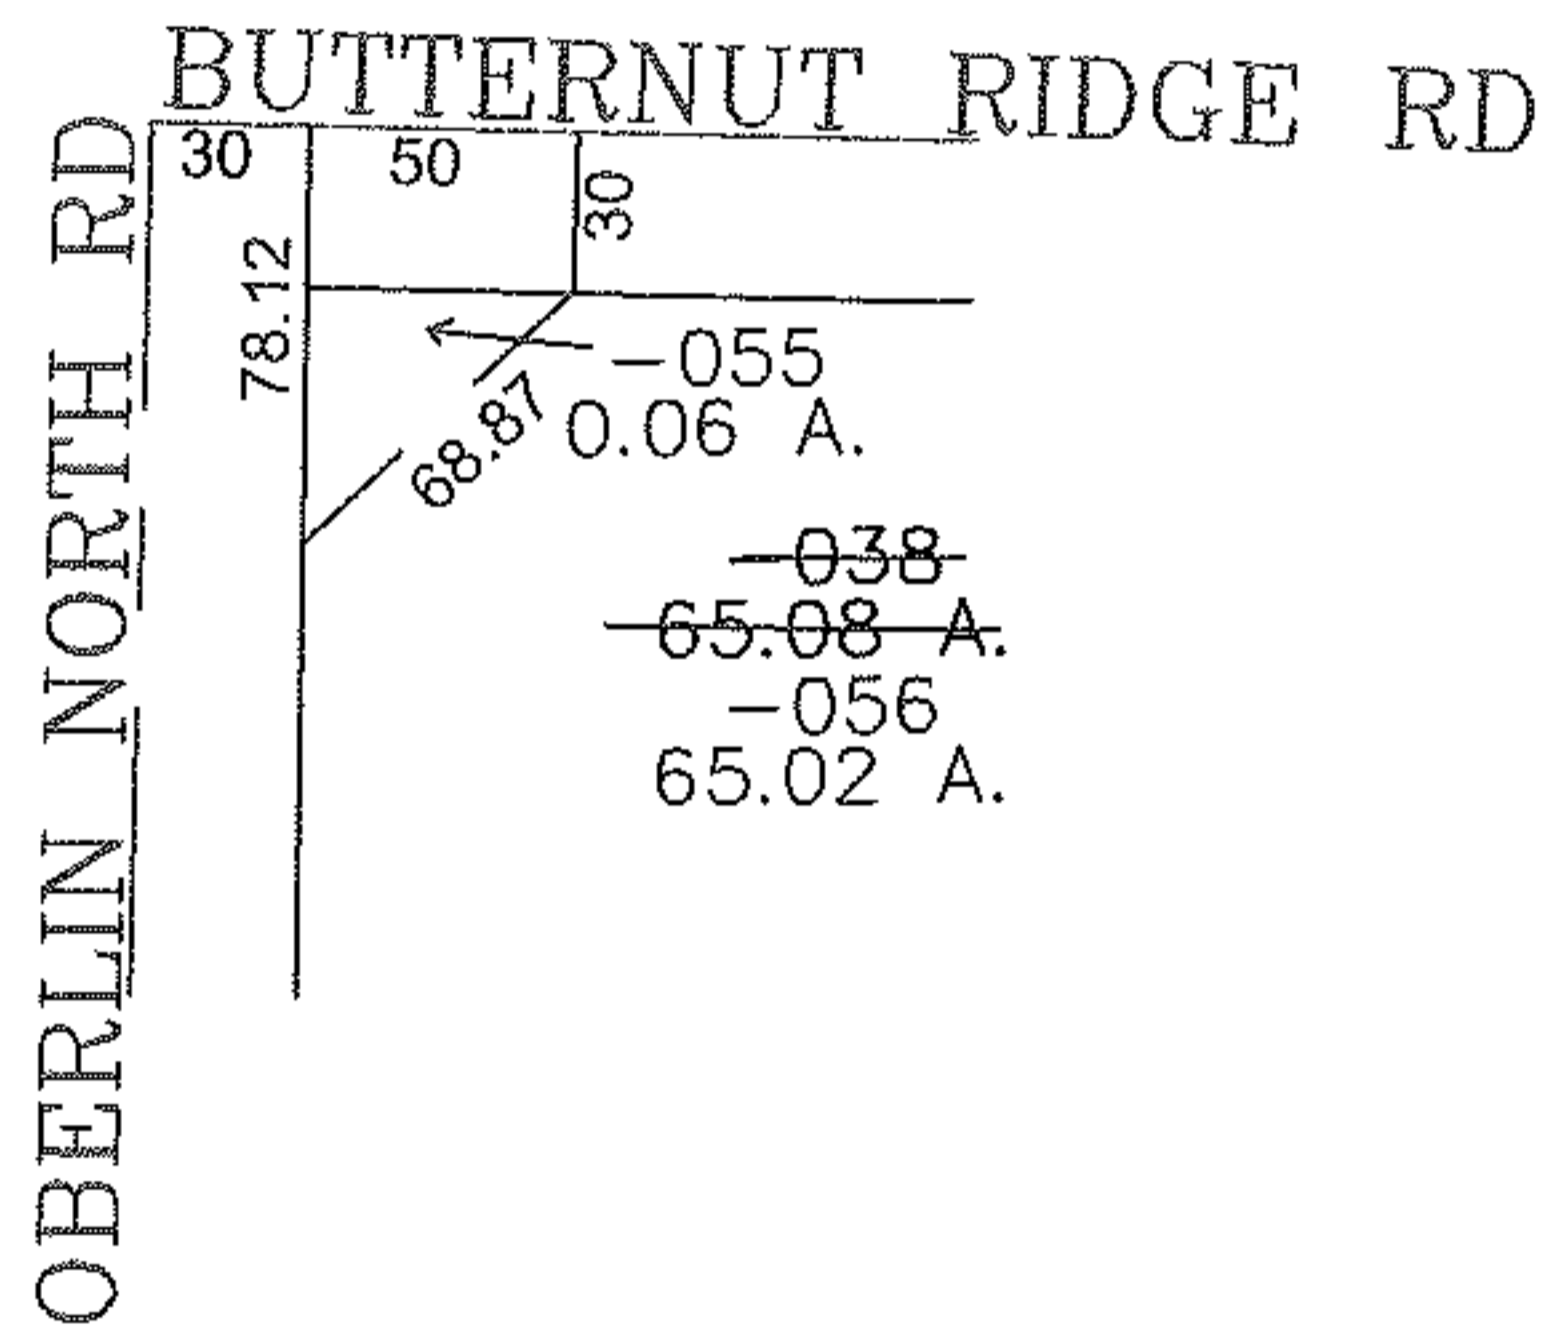

PARENT PARCEL: 09-00-066-000-038

CHILD PARCEL: 09-00-066-000-055, -056

STARTING POINT: CENTERLINE OF BUTTERNUT RIDGE RD & OBERLIN NORTH RD

10-00203

SPLITS/DEEDS PROCESSED

LORAIN COUNTY TAX MAP DEPARTMENT  
226 MIDDLE AVE. ELYRIA, OHIO

SURVEYED BY: SHANE L QUEER

CLOSURE: 0.00 : 10.000

MAP PAGE(S): 09-00-066-B

APPROVED BY: JAH DATE: 2-5-10

SCALE: 1" = 100 PRIOR INSTRUMENT: 19990598439