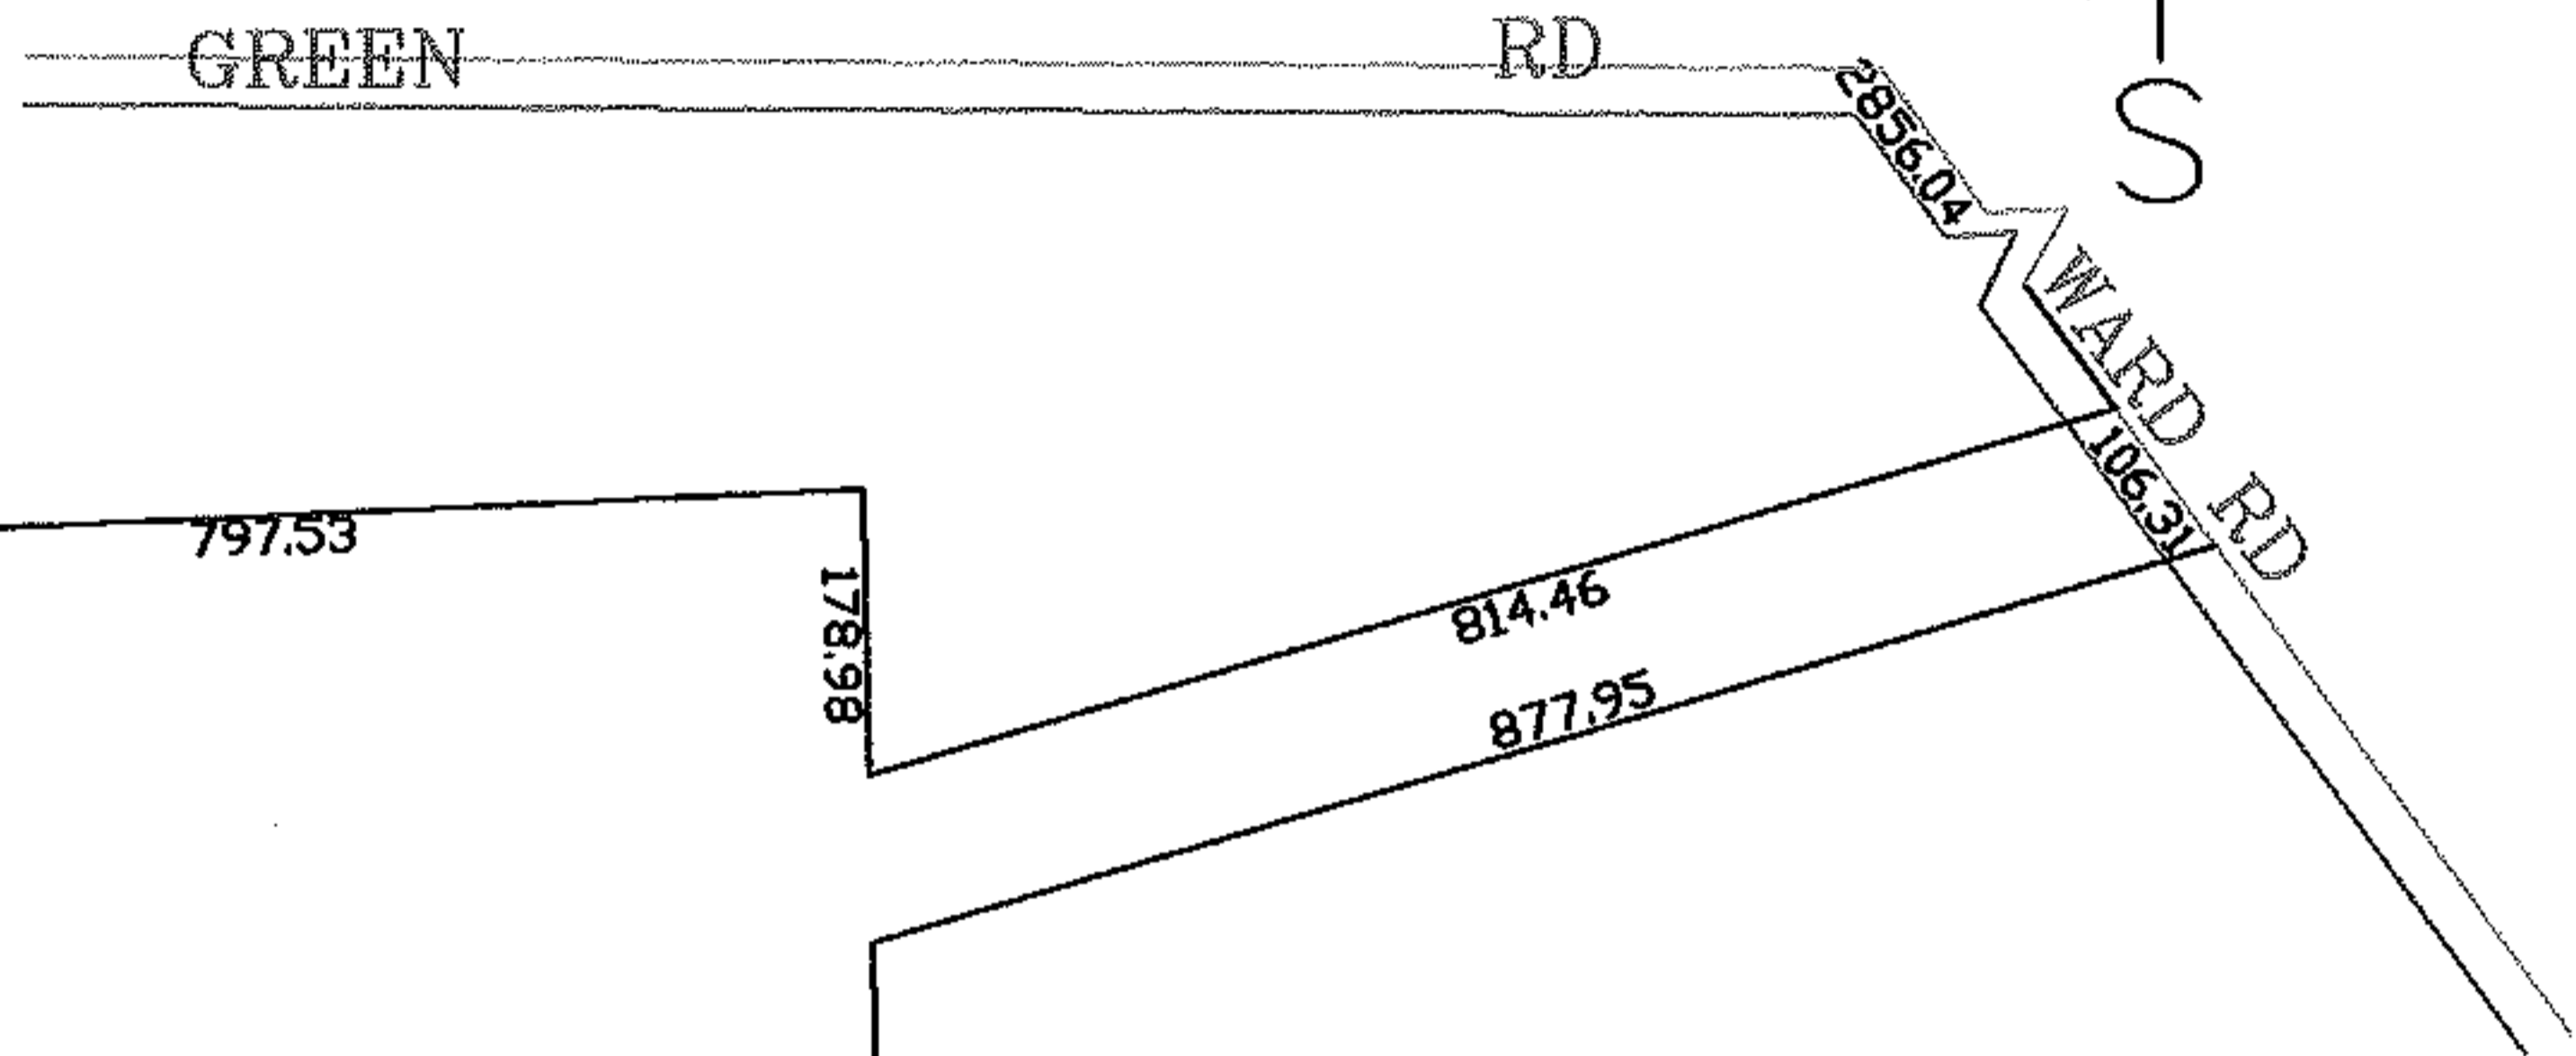

PARENT PARCEL: 08-20-024-000-054

CHILD PARCEL: SAME

STARTING POINT: CENTERLINE OF WARD RD & GREEN RD

07-02451-A

SPLITS/DEEDS PROCESSED

LORAIN COUNTY TAX MAP DEPARTMENT
226 MIDDLE AVE. ELYRIA, OHIO

SURVEYED BY: TIMOTHY RILEY
CLOSURE: 0.00 : 10.000
MAP PAGE(S): 8-E
APPROVED BY: JAH DATE: 9-6-07
SCALE: 1" = 300 PRIOR INSTRUMENT: DV 1081/743