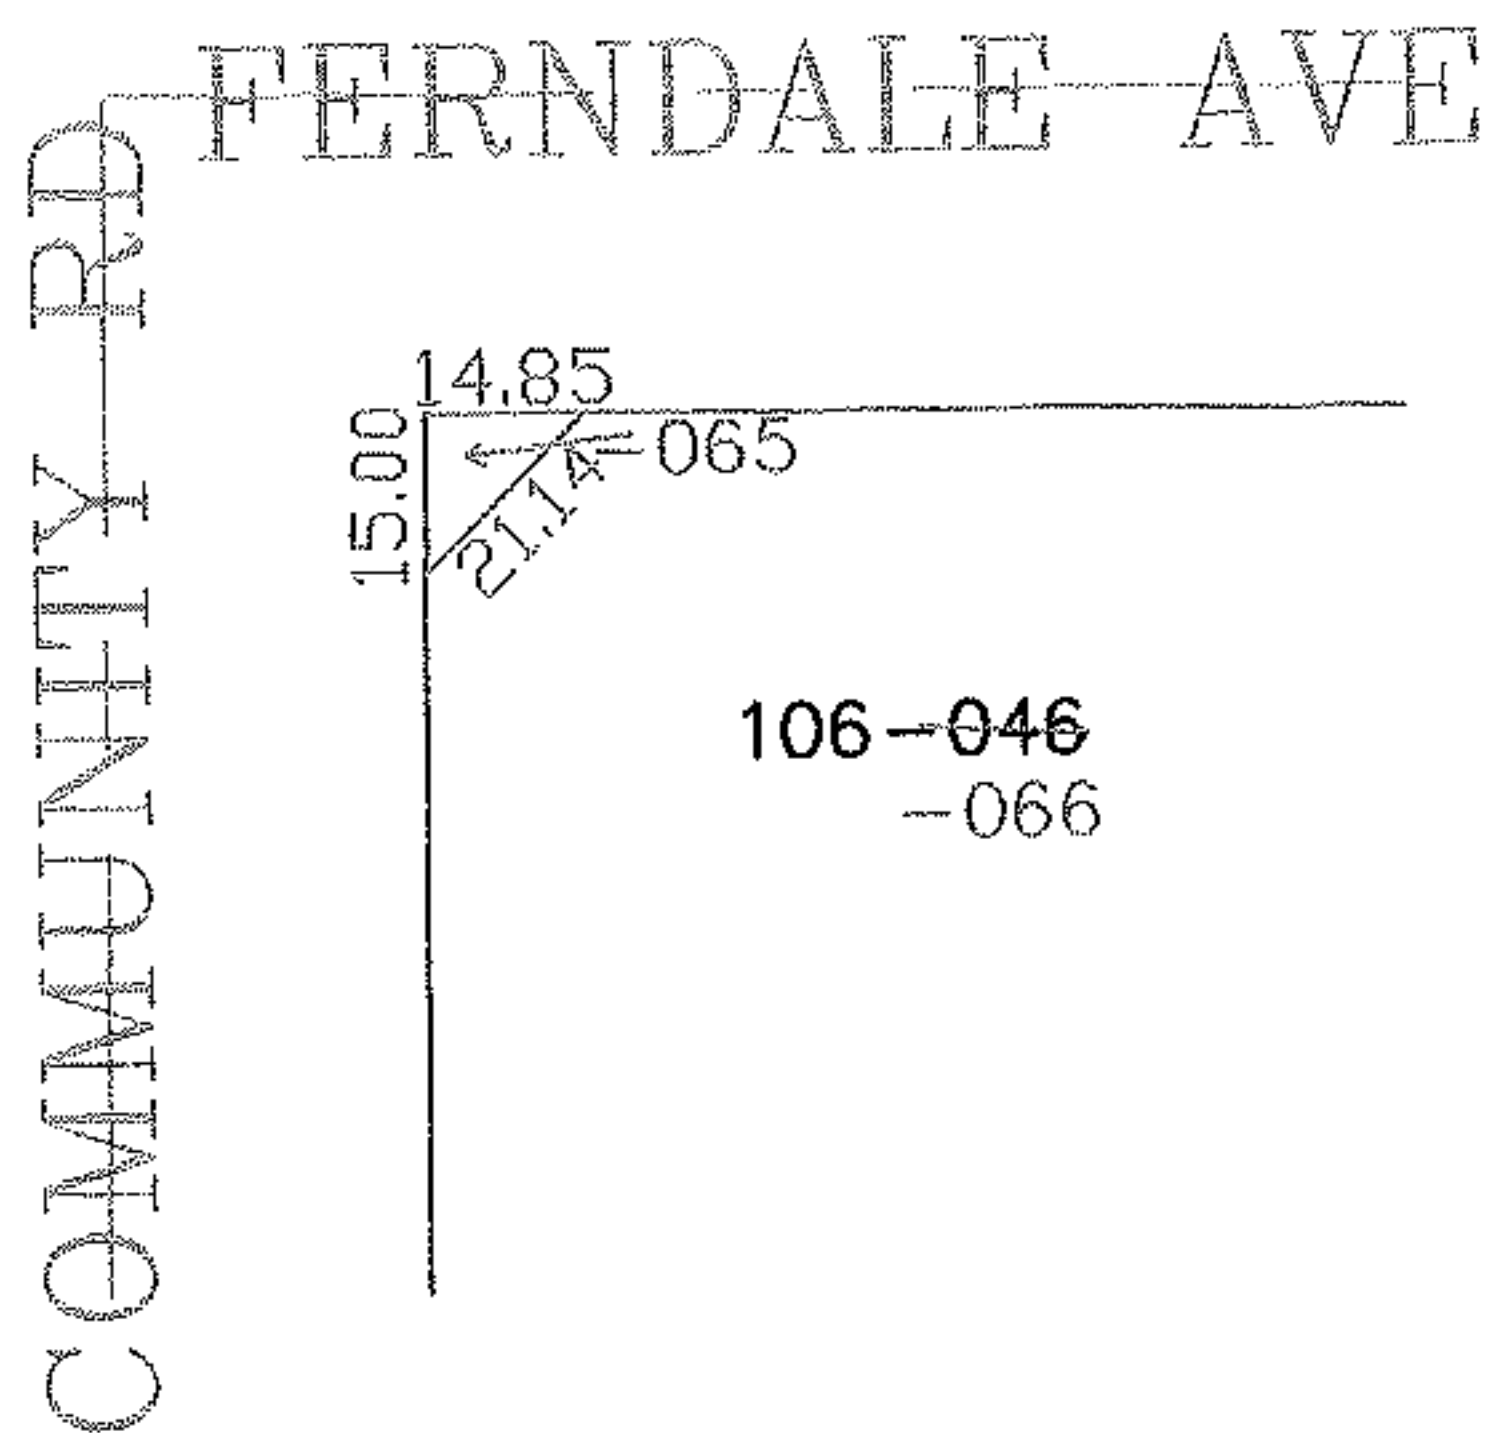

PARENT PARCEL: 03-00-041-118-046

CHILD PARCEL: 03-00-041-118-065, -066

STARTING POINT: SIDELINE OF COMMUNITY RD & FERNDALE AVE

07-00193

SPLITS/DEEDS PROCESSED

LORAIN COUNTY TAX MAP DEPARTMENT
226 MIDDLE AVE. ELYRIA, OHIO

SURVEYED BY: ROBERT J MCAULEY

CLOSURE: 0.00 : 10.000

MAP PAGE(S): 03-00-041

APPROVED BY: JAH DATE: 3-6-07

SCALE: 1" = 100 PRIOR INSTRUMENT: 19990649333