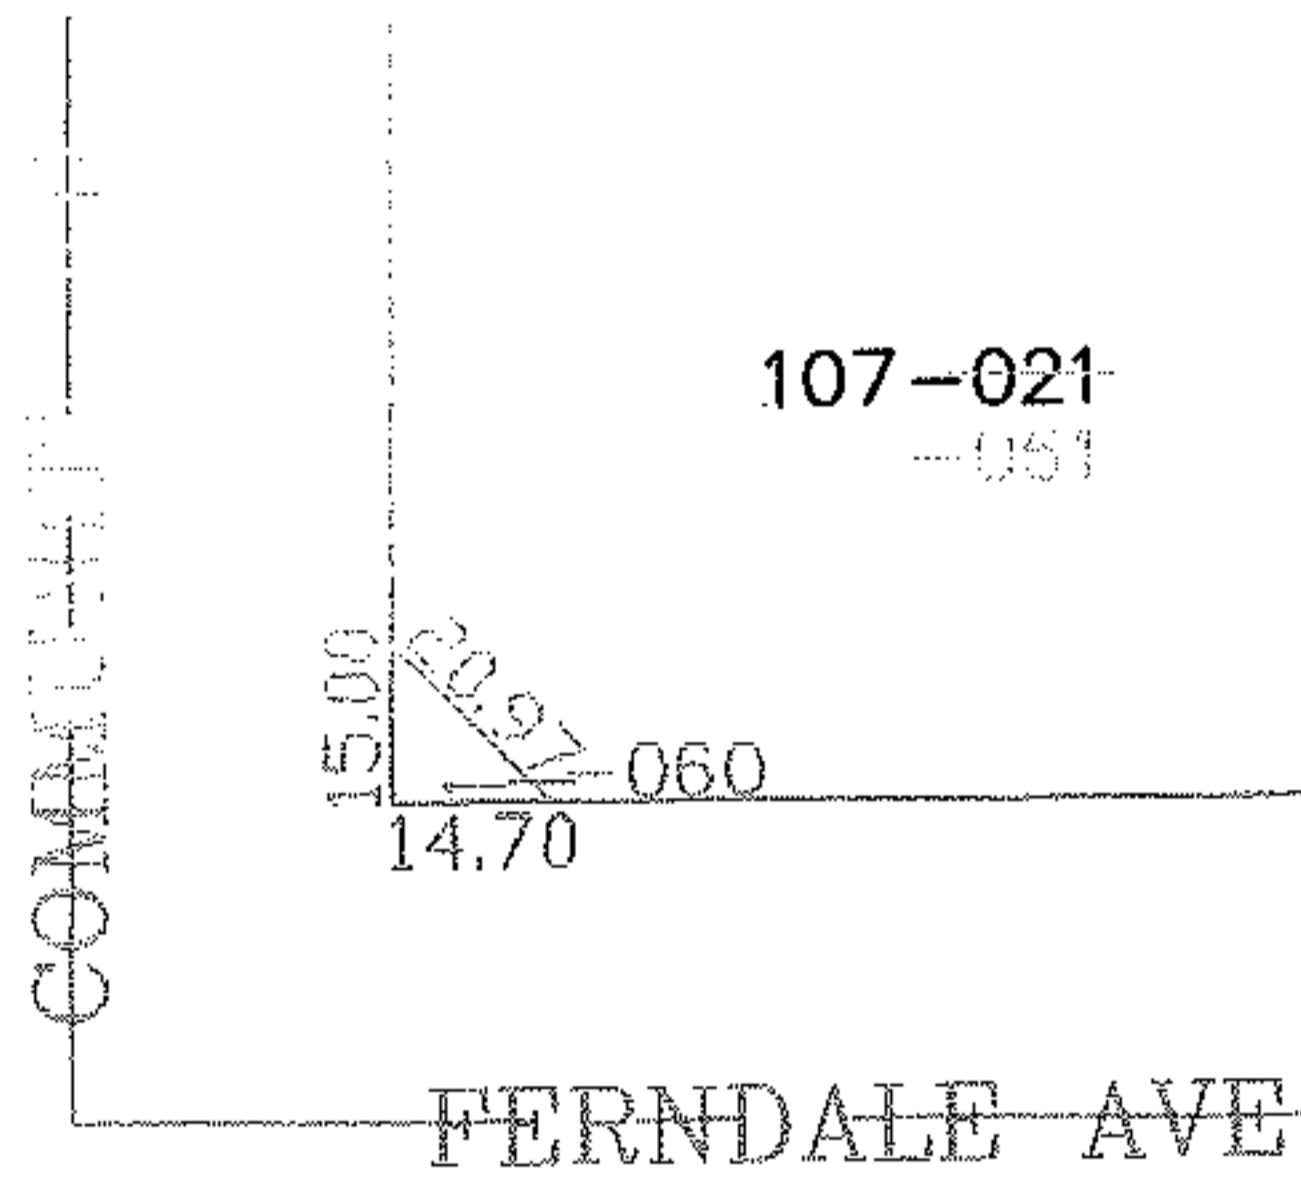

PARENT PARCEL: 03-00-041-113-021

CHILD PARCEL: 03-00-041-113-060, -061

STARTING POINT: SIDELINE OF FERNDALE AVE & COMMUNITY RD

03-00-041

SPLITS/DEEDS PROCESSED

**LORAIN COUNTY TAX MAP DEPARTMENT
226 MIDDLE AVE. ELYRIA, OHIO**

SURVEYED BY: ROBERT J MCAULEY

CLOSURE: 0.00 : 10.000

MAP PAGE(S): 03-00-041

APPROVED BY: JAH DATE: 3-7-07

SCALE: 1" = 100 PRIOR INSTRUMENT: 19980528153