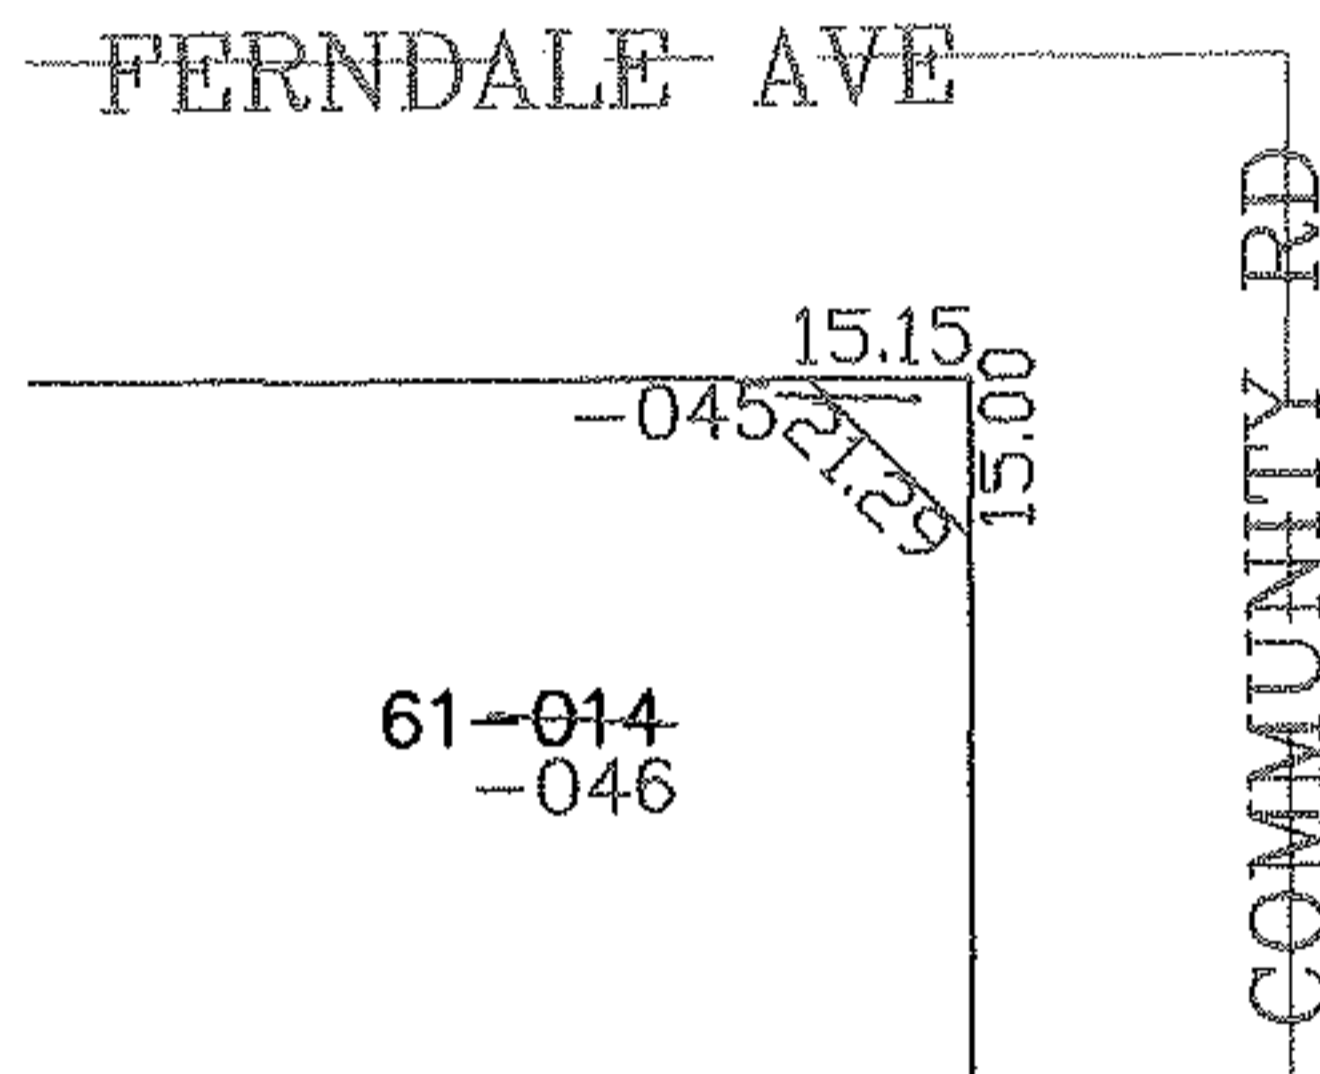

PARENT PARCEL: 03-00-041-117-014

CHILD PARCEL: 03-00-041-117-045, -046

STARTING POINT: SIDELINE OF FERNDALE AVE & COMMUNITY RD

07-00191

**SPLITS/DEEDS PROCESSED**  
 LORAIN COUNTY TAX MAP DEPARTMENT  
 226 MIDDLE AVE. ELYRIA, OHIO

SURVEYED BY: ROBERT J MCAULEY  
 CLOSURE: 0.00 : 10.000  
 MAP PAGE(S): 03-00-041  
 APPROVED BY: JAH DATE: 3-7-07  
 SCALE: 1" = 100 PRIOR INSTRUMENT: 20030927702