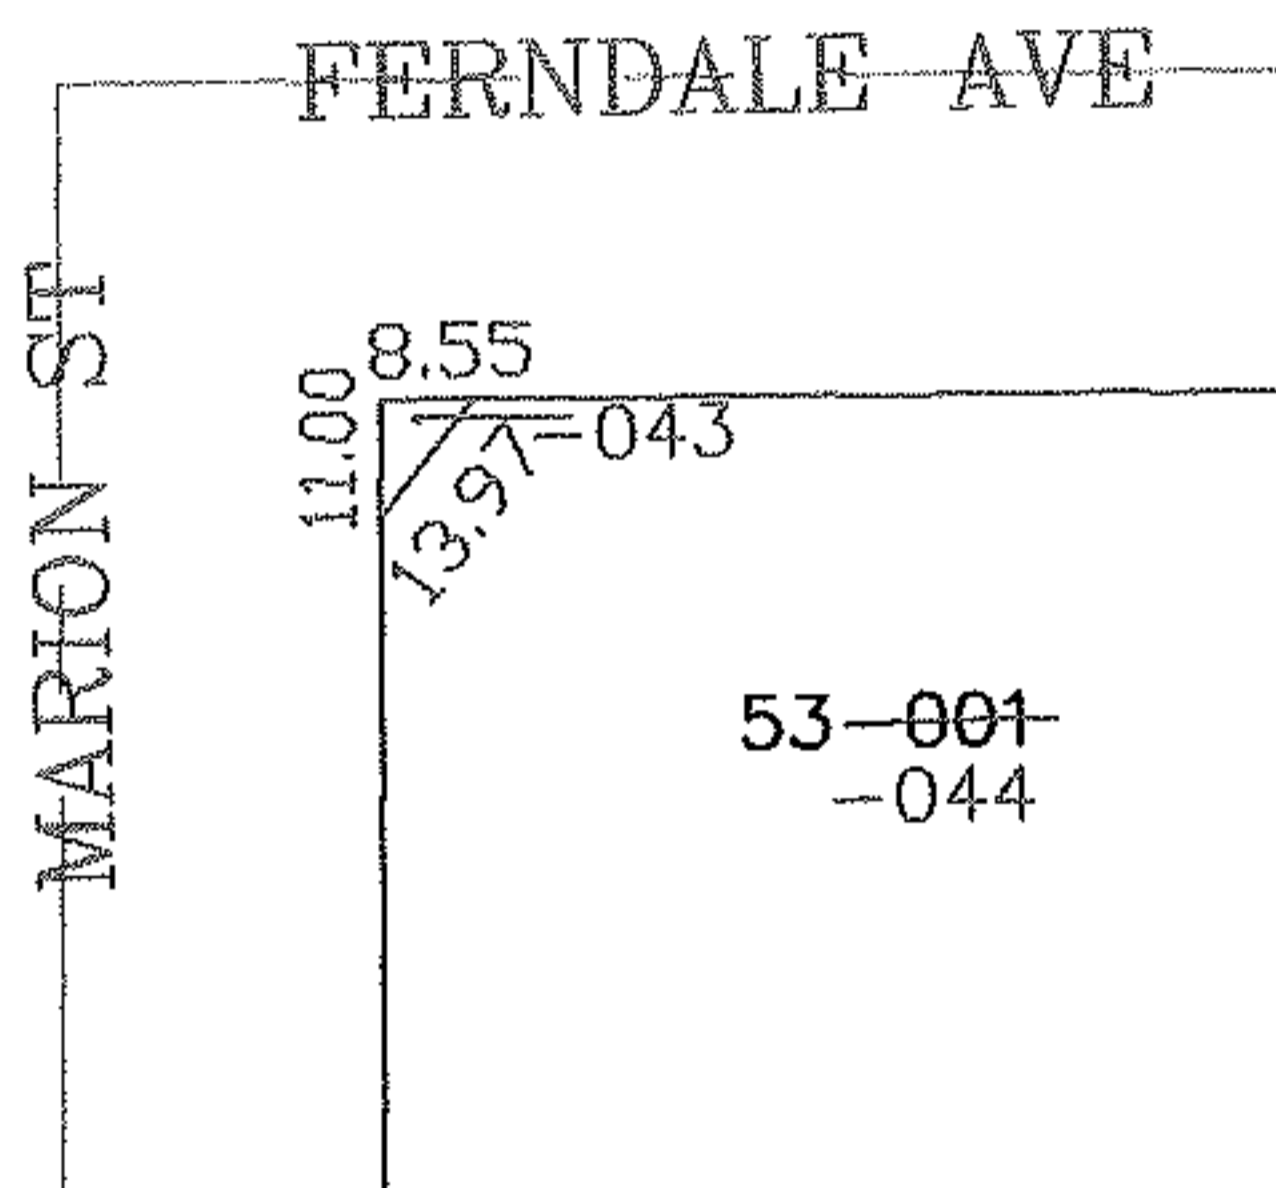

PARENT PARCEL: 03-00-041-117-001

CHILD PARCEL: 03-00-041-117-043, -044

STARTING POINT: SIDELINE OF FERNDALE AVE & MARION ST

07-00190

SPLITS/DEEDS PROCESSED

LORAIN COUNTY TAX MAP DEPARTMENT  
226 MIDDLE AVE. ELYRIA, OHIO

SURVEYED BY: ROBERT J MCAULEY

CLOSURE: 0.00 : 10.000

MAP PAGE(S): 03-00-041

APPROVED BY: JAH DATE: 3-7-07

SCALE: 1" = 100 PRIOR INSTRUMENT: 19990618002