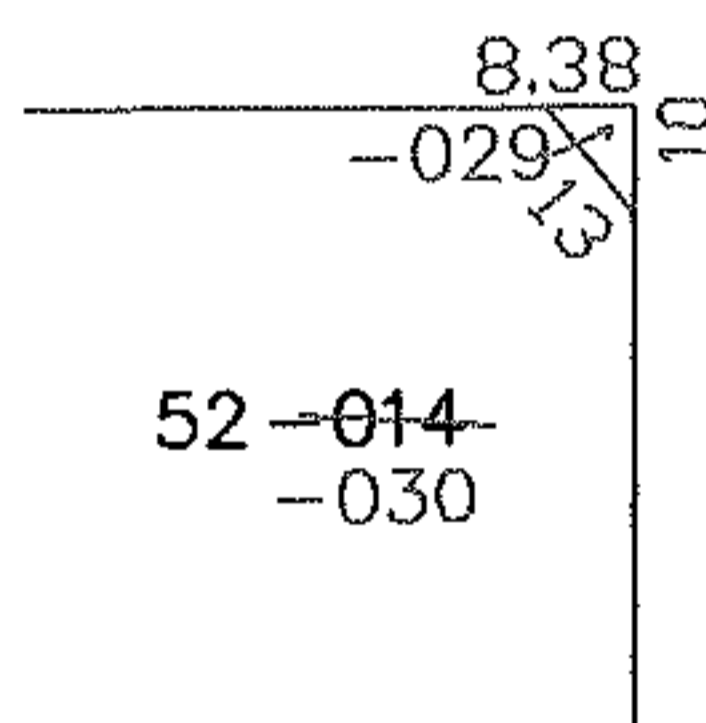

PARENT PARCEL: 03-00-041-116-014

CHILD PARCEL: 03-00-041-116-029, -030

STARTING POINT: SIDELINE OF FERNDALE AVE & MARION ST

07-00189

FERNDALE AVE

MARION ST

SPLITS/DEEDS PROCESSED

LORAIN COUNTY TAX MAP DEPARTMENT
226 MIDDLE AVE. ELYRIA, OHIO

SURVEYED BY: ROBERT J MCAULEY

CLOSURE: 0.00 : 10.000

MAP PAGE(S): 03-00-041

APPROVED BY: JAH DATE: 3-7-07

SCALE: 1" = 100 PRIOR INSTRUMENT: 20050118100