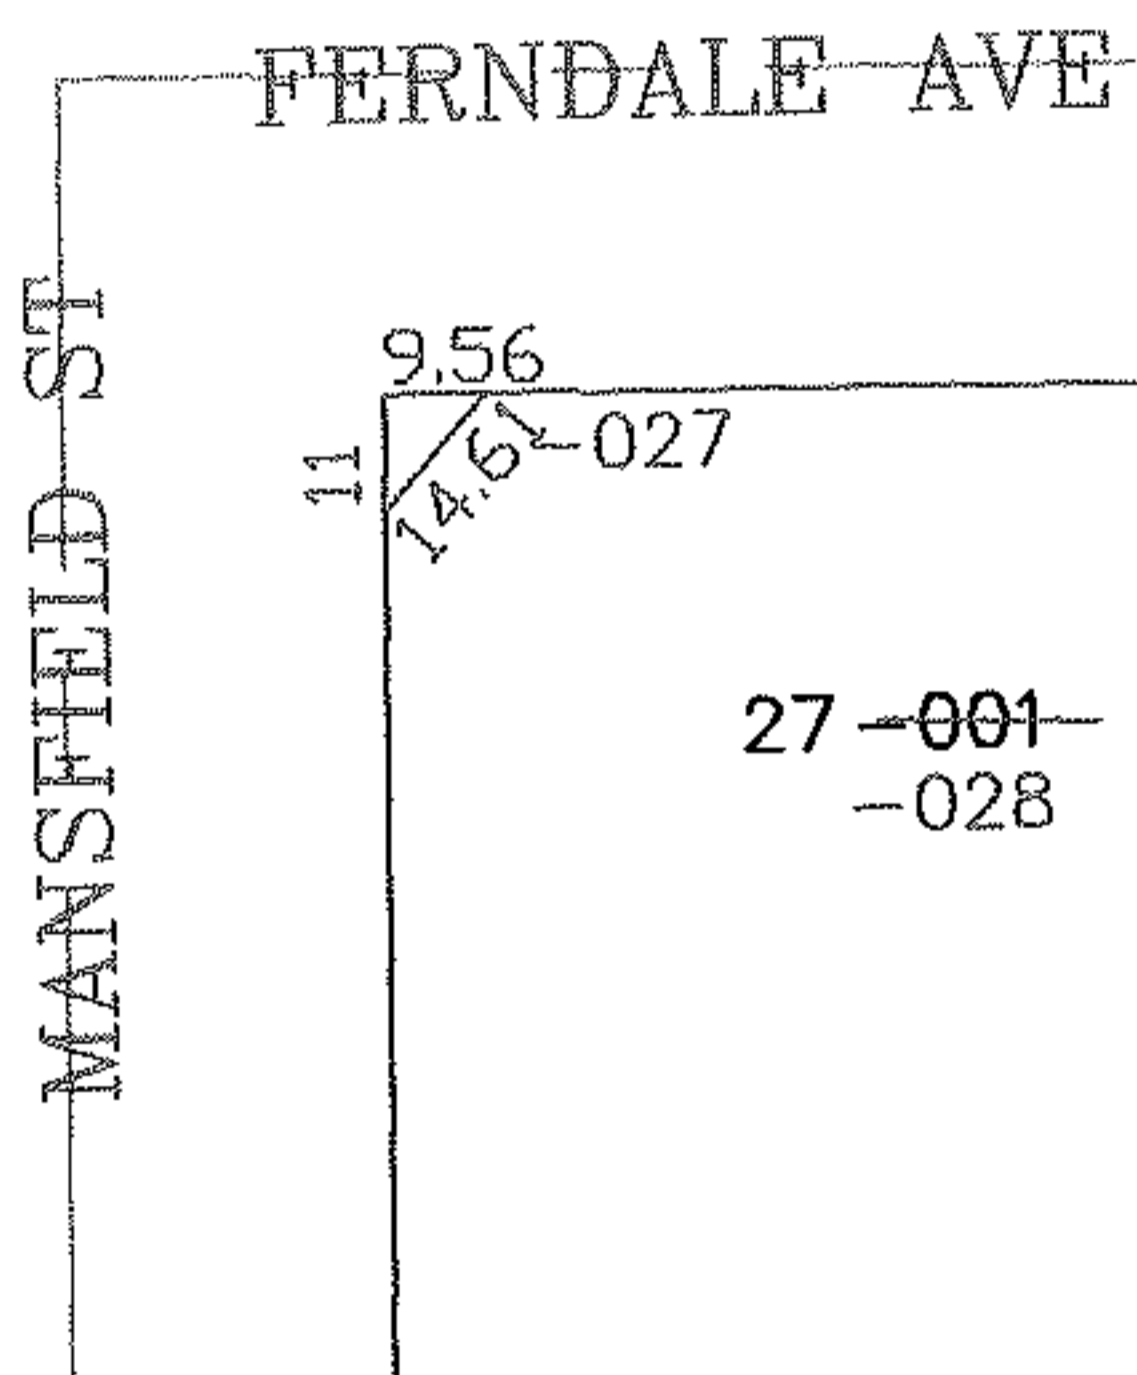

PARENT PARCEL: 03-00-041-116-001

CHILD PARCEL: 03-00-041-116-027, -028

STARTING POINT: SIDELINE OF FERNDALE AVE & MANSFIELD ST

07-0188

SPLITS/DEEDS PROCESSED

LORAIN COUNTY TAX MAP DEPARTMENT
226 MIDDLE AVE. ELYRIA, OHIO

SURVEYED BY: ROBERT J MCAULEY

CLOSURE: 0.00 : 10.000

MAP PAGE(S): 03-00-041

APPROVED BY: JAH DATE: 3-7-07

SCALE: 1" = 100 PRIOR INSTRUMENT: DV 1325/554