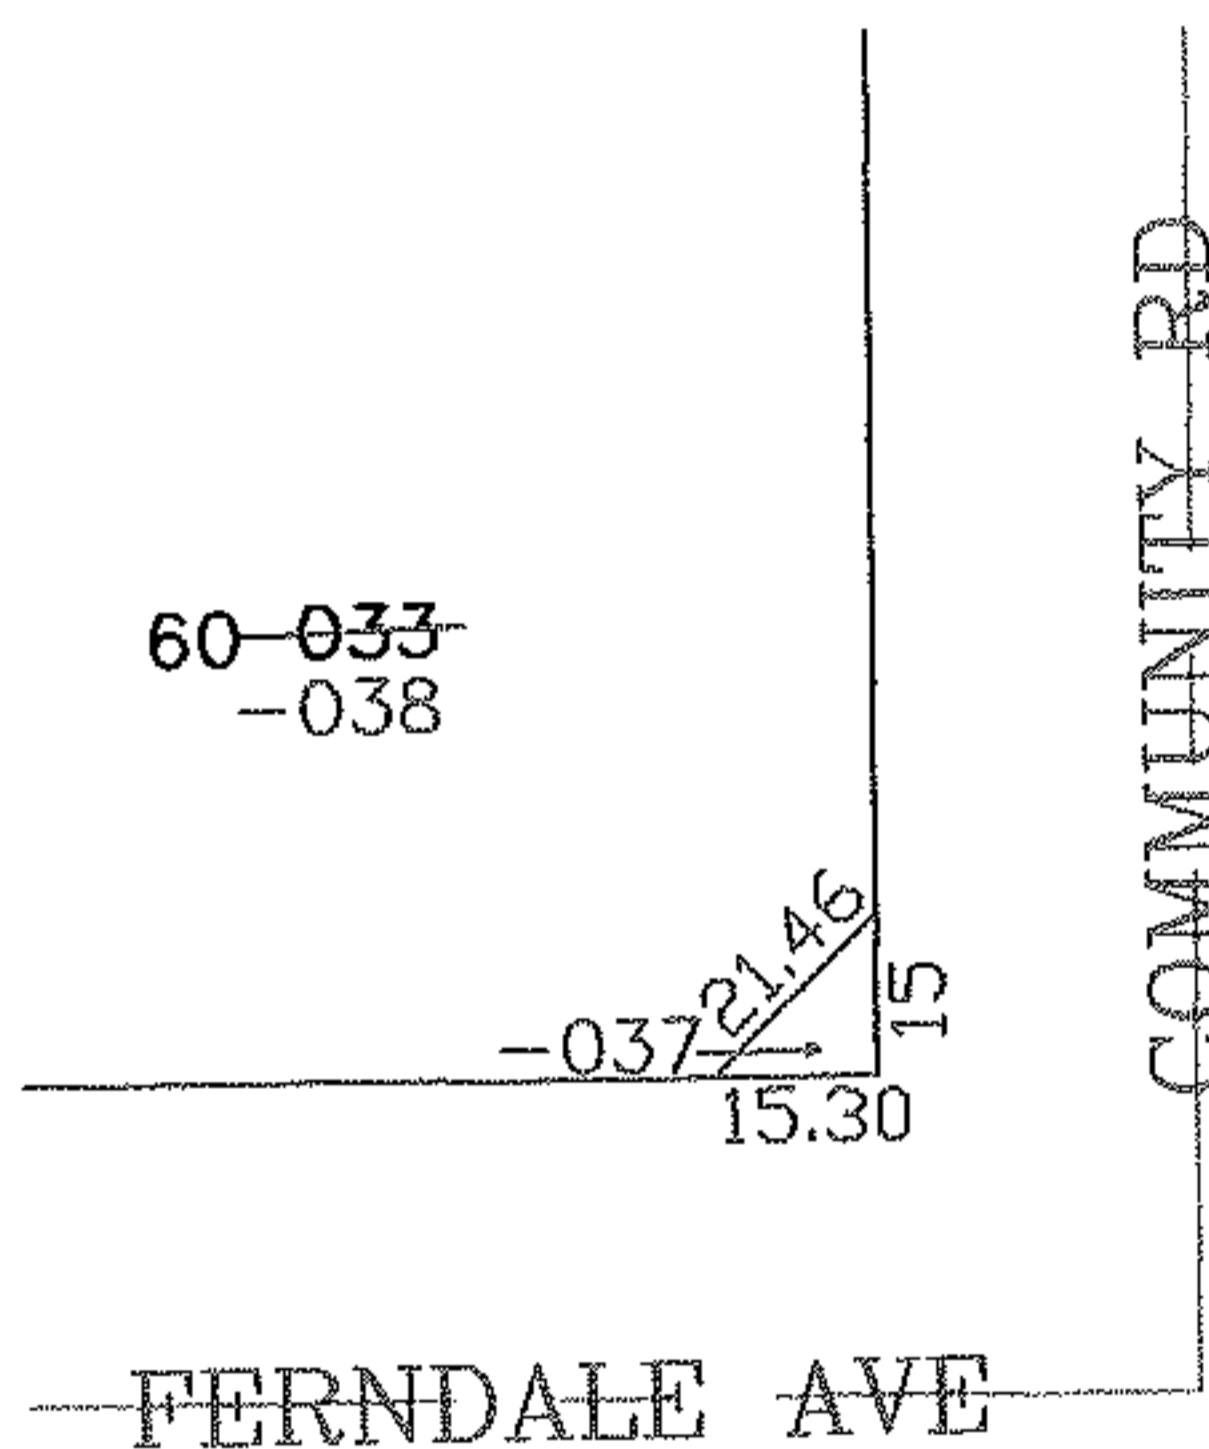

PARENT PARCEL: 03-00-041-112-033

CHILD PARCEL: 03-00-041-112-037, -038

STARTING POINT: SIDELINE OF FERNDALE AVE & COMMUNITY RD

07-00187

SPLITS/DEEDS PROCESSED

LORAIN COUNTY TAX MAP DEPARTMENT  
226 MIDDLE AVE. ELYRIA, OHIO

SURVEYED BY: ROBERT J MCAULEY

CLOSURE: 0.00 : 10.000

MAP PAGE(S): 03-00-041

APPROVED BY: JAH DATE: 3-7-07

SCALE: 1" = 100 PRIOR INSTRUMENT: OR 279/673