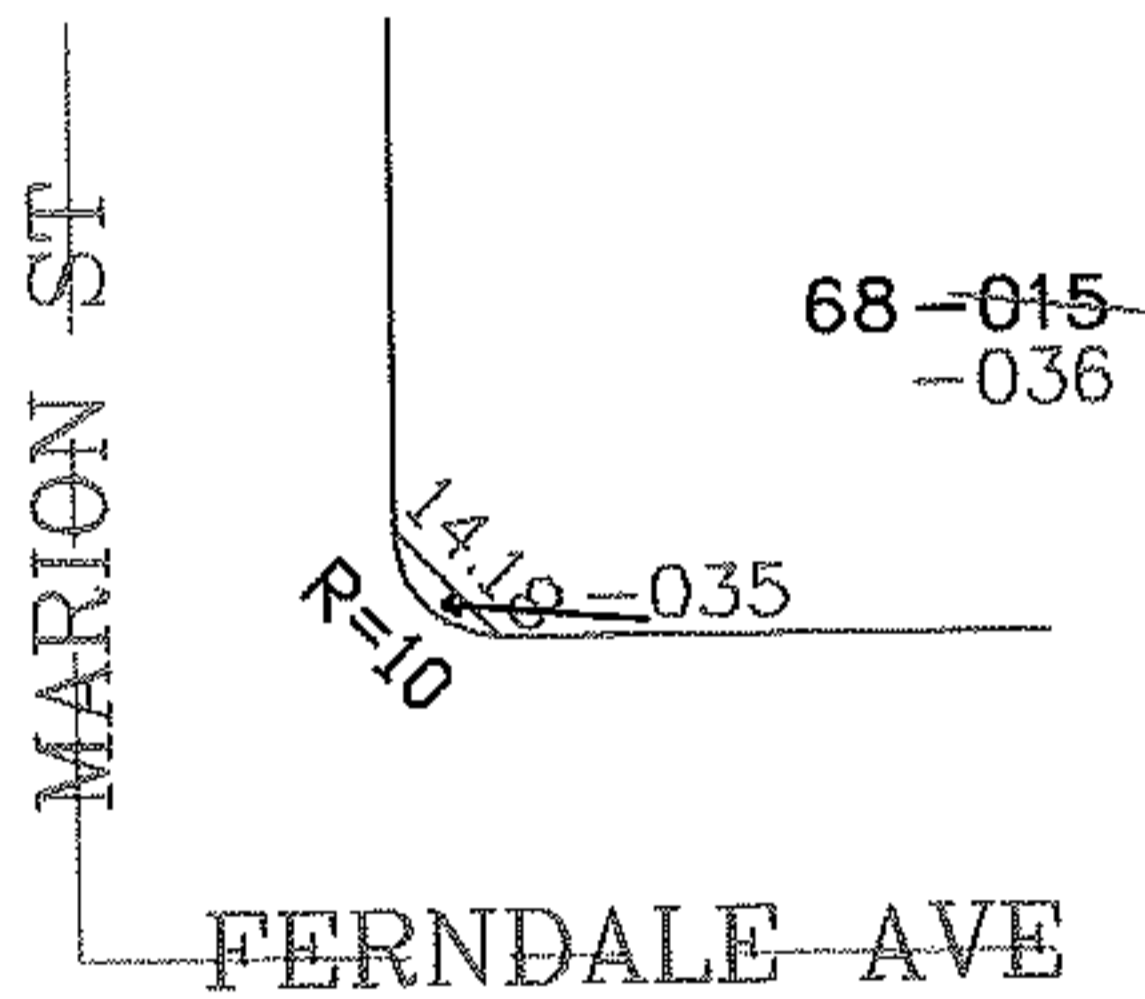

PARENT PARCEL: 03-00-041-112-015

CHILD PARCEL: 03-00-041-112-035, -036

STARTING POINT: CENTERLINE OF FERNDALE AVE & MARION ST

07-00186

SPLITS/DEEDS PROCESSED

LORAIN COUNTY TAX MAP DEPARTMENT  
226 MIDDLE AVE. ELYRIA, OHIO

SURVEYED BY: ROBERT J MCAULEY

CLOSURE: 0.00 : 10,000

MAP PAGE(S): 03-00-041

APPROVED BY: JAH DATE: 3-7-07

SCALE: 1" = 100 PRIOR INSTRUMENT: OR 279/673