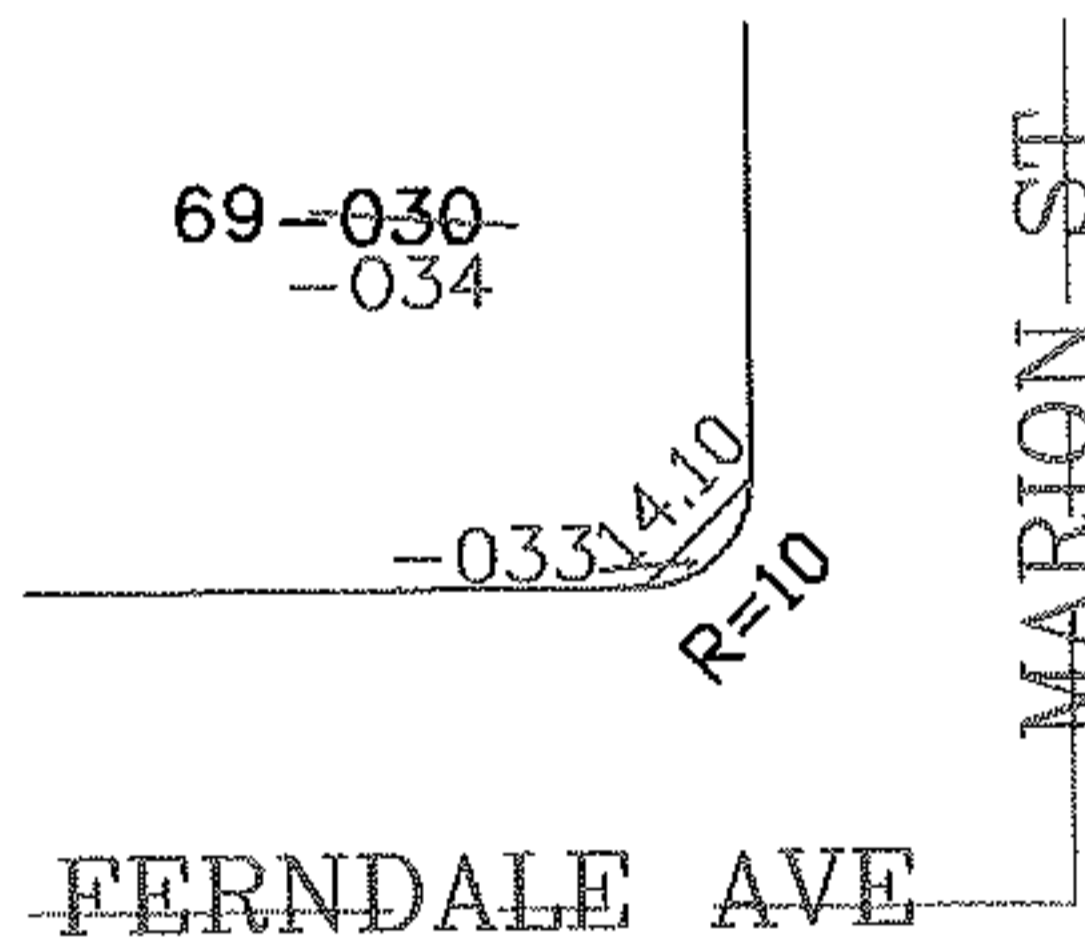

PARENT PARCEL: 03-00-041-111-030

CHILD PARCEL: 03-00-041-111-033, -034

STARTING POINT: SIDELINE OF FERNDALE AVE & MARION ST

07-00185

SPLITS/DEEDS PROCESSED

LORAIN COUNTY TAX MAP DEPARTMENT  
226 MIDDLE AVE. ELYRIA, OHIO

SURVEYED BY: ROBERT J MCAULEY

CLOSURE: 0.00 : 10.000

MAP PAGE(S): 03-00-041

APPROVED BY: JAH DATE: 3-7-07

SCALE: 1"= 100 PRIOR INSTRUMENT: OR 279/673