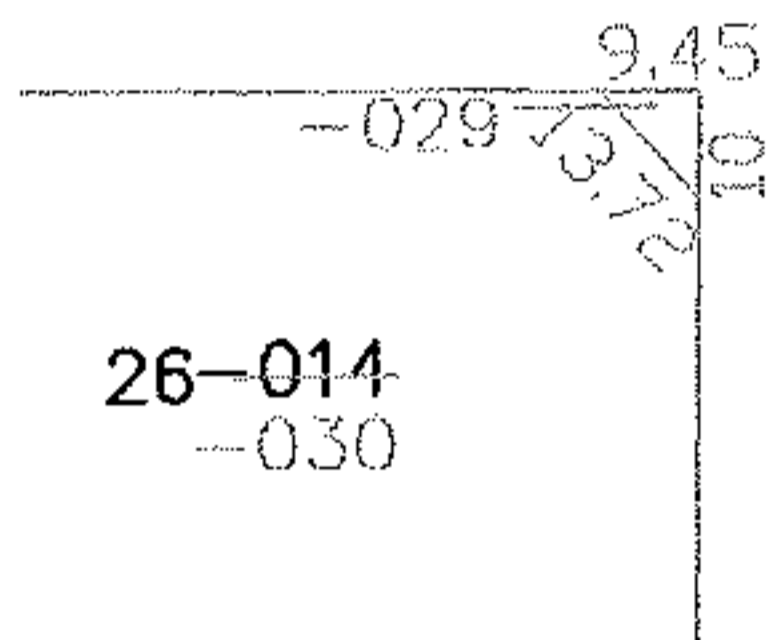

PARENT PARCEL: 03-00-041-115-014

CHILD PARCEL: 03-00-041-115-029, -030

STARTING POINT: SIDELINE OF FERNDALE AVE & MANSFIELD ST

07-00184

FERNDALE AVE

MANSFIELD ST

SPLITS/DEEDS PROCESSED

LORAIN COUNTY TAX MAP DEPARTMENT
226 MIDDLE AVE. ELYRIA, OHIO

SURVEYED BY: ROBERT J MCAULEY

CLOSURE: 0.00 : 10.000

MAP PAGE(S): 03-00-041

APPROVED BY: JAH DATE: 3-6-07

SCALE: 1" = 100 PRIOR INSTRUMENT: 20040018970