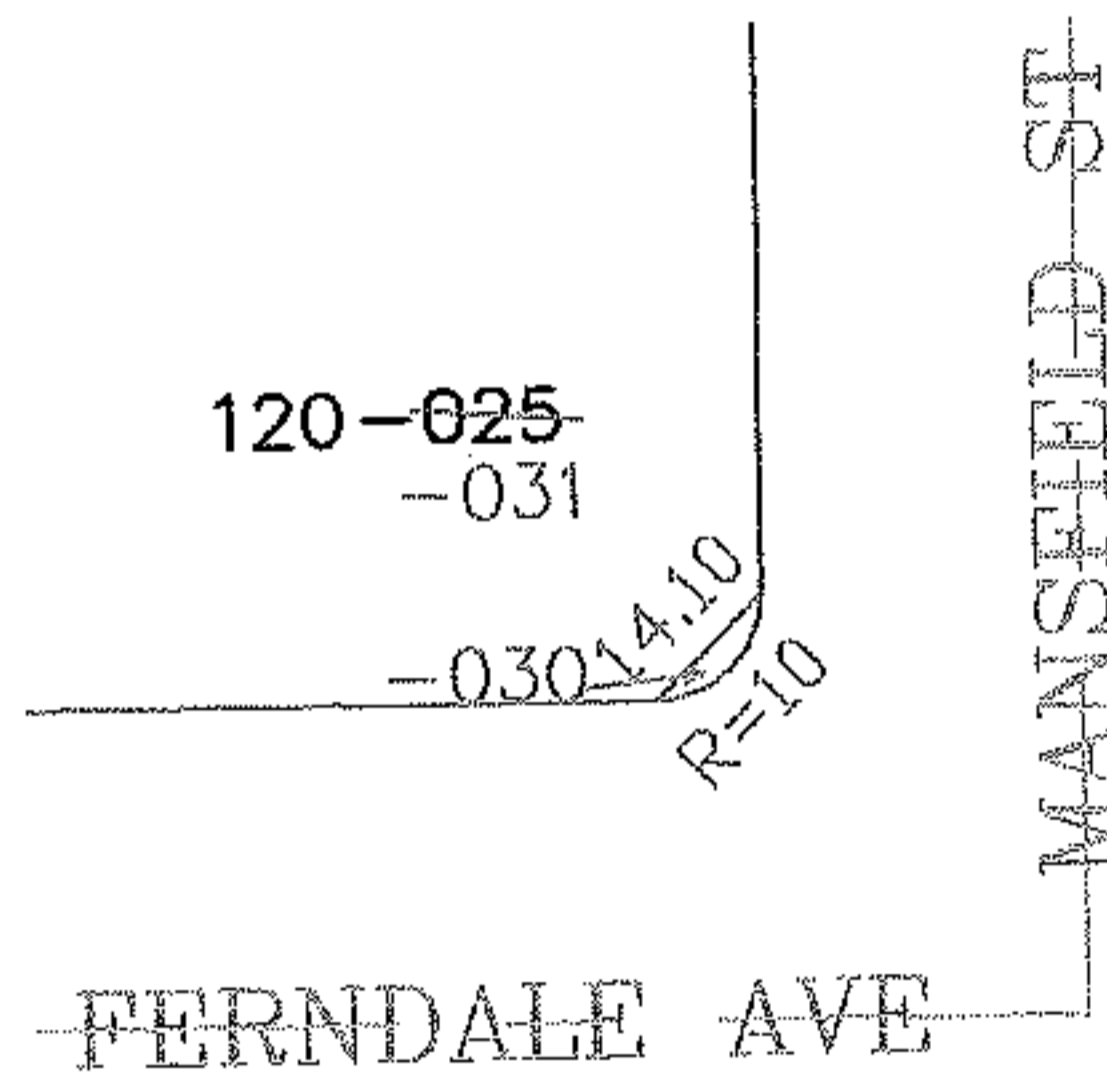

PARENT PARCEL: 03-00-041-110-025

CHILD PARCEL: 03-00-041-110-030, -031

STARTING POINT: SIDELINE OF FERNDALE AVE & MANSFIELD ST.

07-00183

SPLITS/DEEDS PROCESSED

LORAIN COUNTY TAX MAP DEPARTMENT
226 MIDDLE AVE. ELYRIA, OHIO

SURVEYED BY: ROBERT J MCAULEY

CLOSURE: 0.00 : 10.000

MAP PAGE(S): 03-00-041

APPROVED BY: JAH DATE: 3-06-07

SCALE: 1" = 100 PRIOR INSTRUMENT: DV 752/202