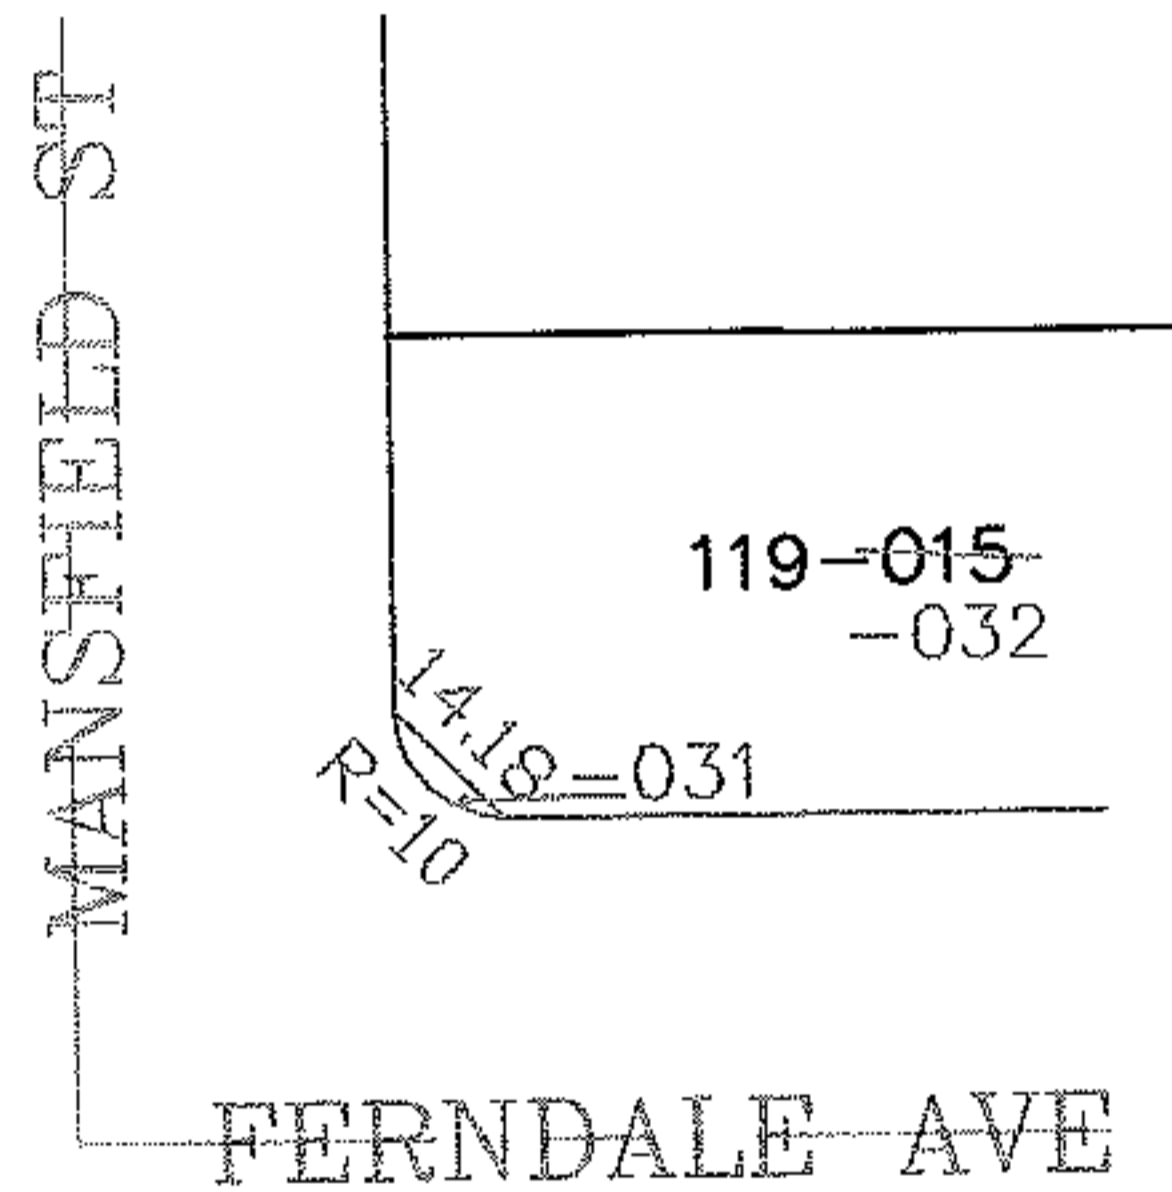

PARENT PARCEL: 03-00-041-111-015

CHILD PARCEL: 03-00-041-111-031, -032

STARTING POINT: SIDELINE OF FERNDALE AVE & MANSFIELD ST

07-00182

SPLITS/DEEDS PROCESSED

LORAIN COUNTY TAX MAP DEPARTMENT  
226 MIDDLE AVE. ELYRIA, OHIO

SURVEYED BY: ROBERT J MCAULEY

CLOSURE: 0.00 : 10,000

MAP PAGE(S): 03-00-041

APPROVED BY: JAH DATE: 3-6-07

SCALE: 1" = 100 PRIOR INSTRUMENT: DV 749/491