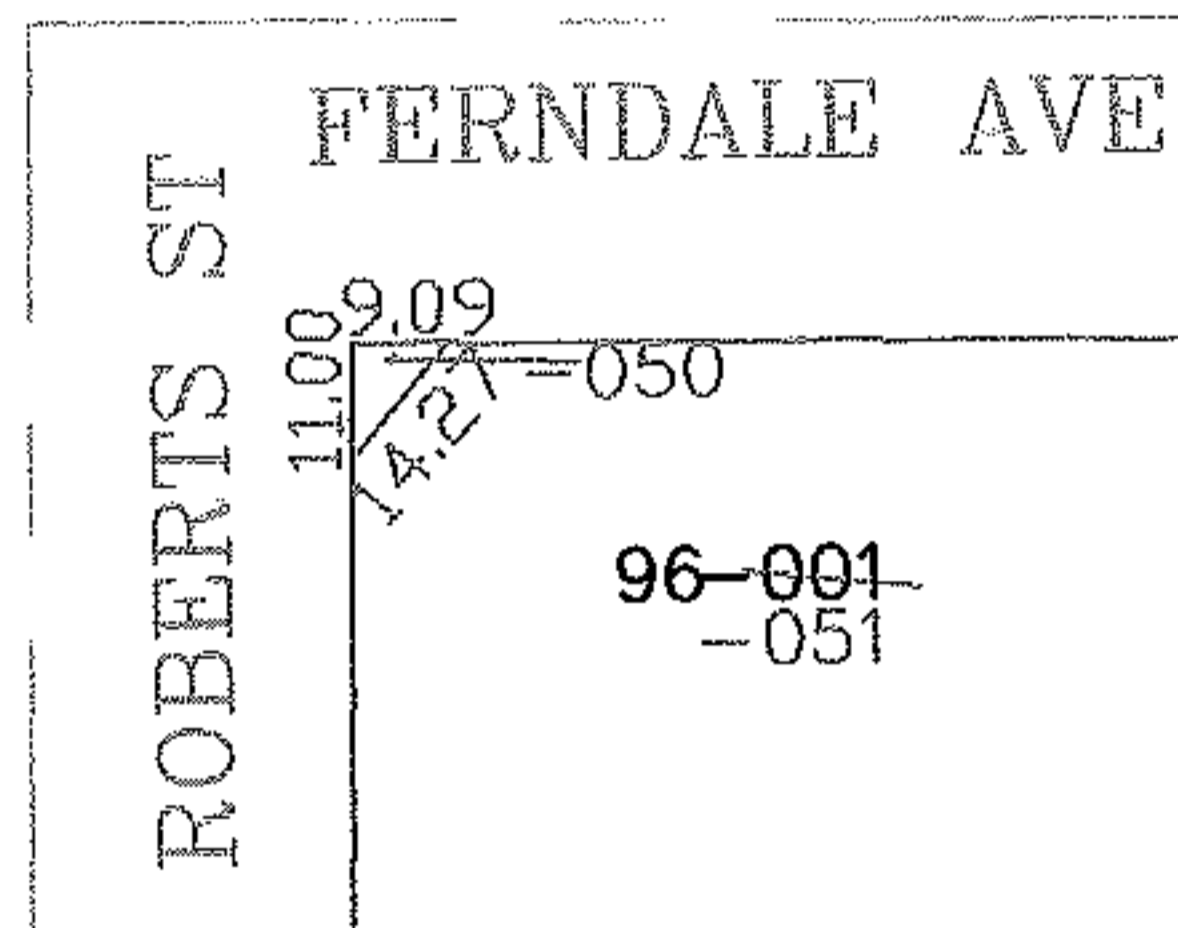

PARENT PARCEL: 03-00-042-115-001

CHILD PARCEL: 03-00-042-115-050, -051

STARTING POINT: SIDELINE OF ROBERTS ST & FERNDALE AVE

07-00178

SPLITS/DEEDS PROCESSED

LORAIN COUNTY TAX MAP DEPARTMENT
226 MIDDLE AVE. ELYRIA, OHIO

SURVEYED BY: ROBERT J MCAULEY

CLOSURE: 0.00 : 10.000

MAP PAGE(S): 03-00-042-B

APPROVED BY: JAH DATE: 3-5-07

SCALE: 1" = 100 PRIOR INSTRUMENT: 20060140279