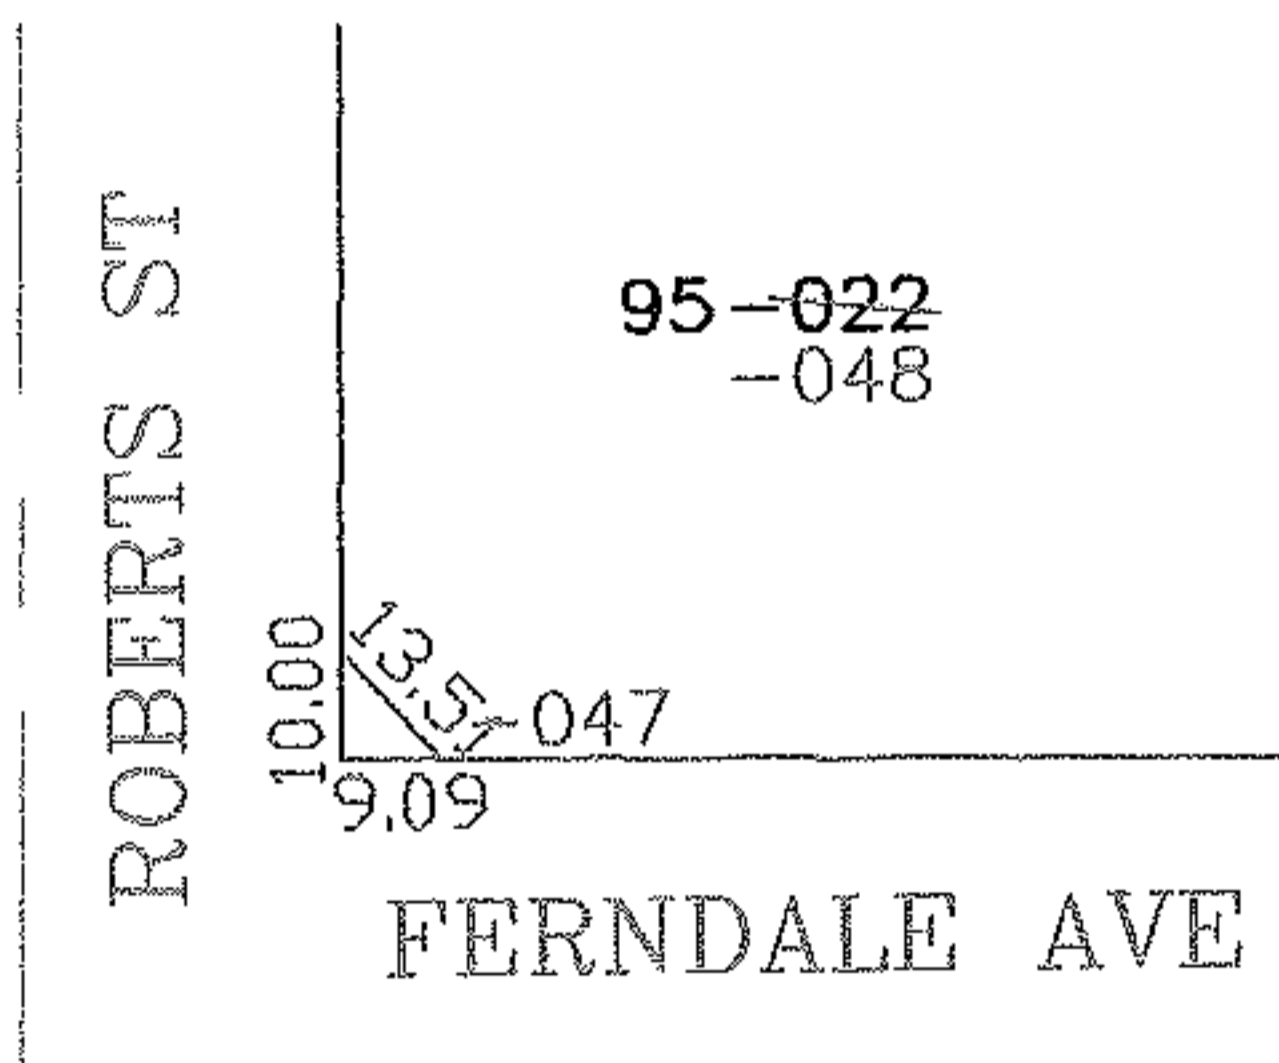

PARENT PARCEL: 03-00-042-111-022

CHILD PARCEL: 03-00-042-111-047, -048

STARTING POINT: CENTERLINE OF ROBERTS ST & FERNDAL E AVE

07-00177

SPLITS/DEEDS PROCESSED

LORAIN COUNTY TAX MAP DEPARTMENT
226 MIDDLE AVE. ELYRIA, OHIO

SURVEYED BY: ROBERT J MCAULEY

CLOSURE: 0.00 : 10.000

MAP PAGE(S): 03-00-042-A

APPROVED BY: JAH DATE: 3-5-07

SCALE: 1" = 100 PRIOR INSTRUMENT: 20030938281