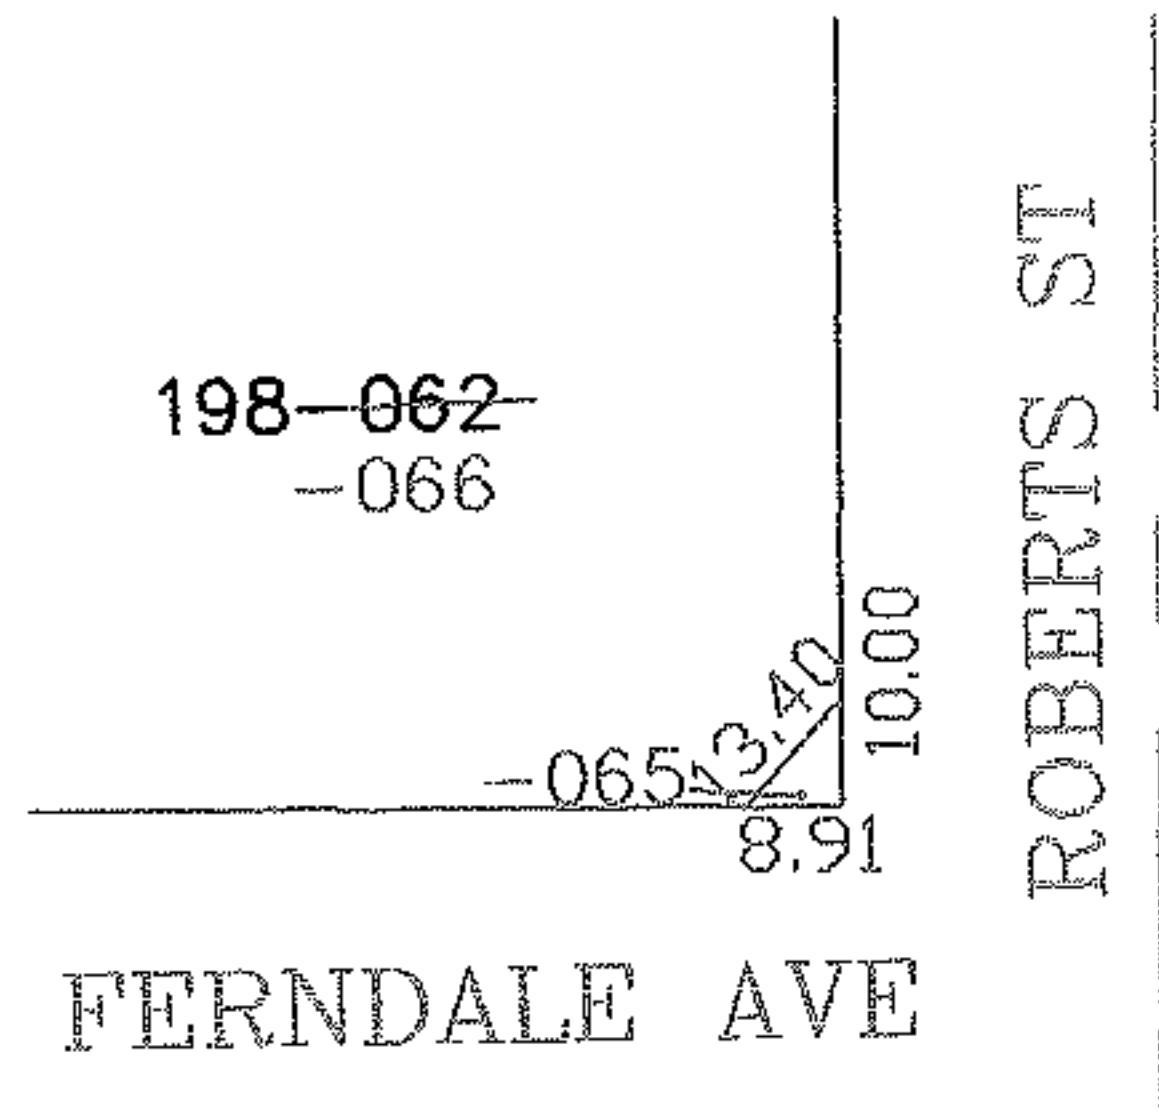

PARENT PARCEL: 03-00-042-110-062

CHILD PARCEL: 03-00-042-110-065, -066

STARTING POINT: SIDELINE OF FERNDALE AVE & ROBERTS ST

07-00175

SPLITS/DEEDS PROCESSED

LORAIN COUNTY TAX MAP DEPARTMENT
226 MIDDLE AVE. ELYRIA, OHIO

SURVEYED BY: ROBERT J MCAULEY

CLOSURE: 0.00 : 10.000

MAP PAGE(S): 03-00-042-B

APPROVED BY: JAH DATE: 3-5-07

SCALE: 1" = 100 PRIOR INSTRUMENT: DV 1345/84