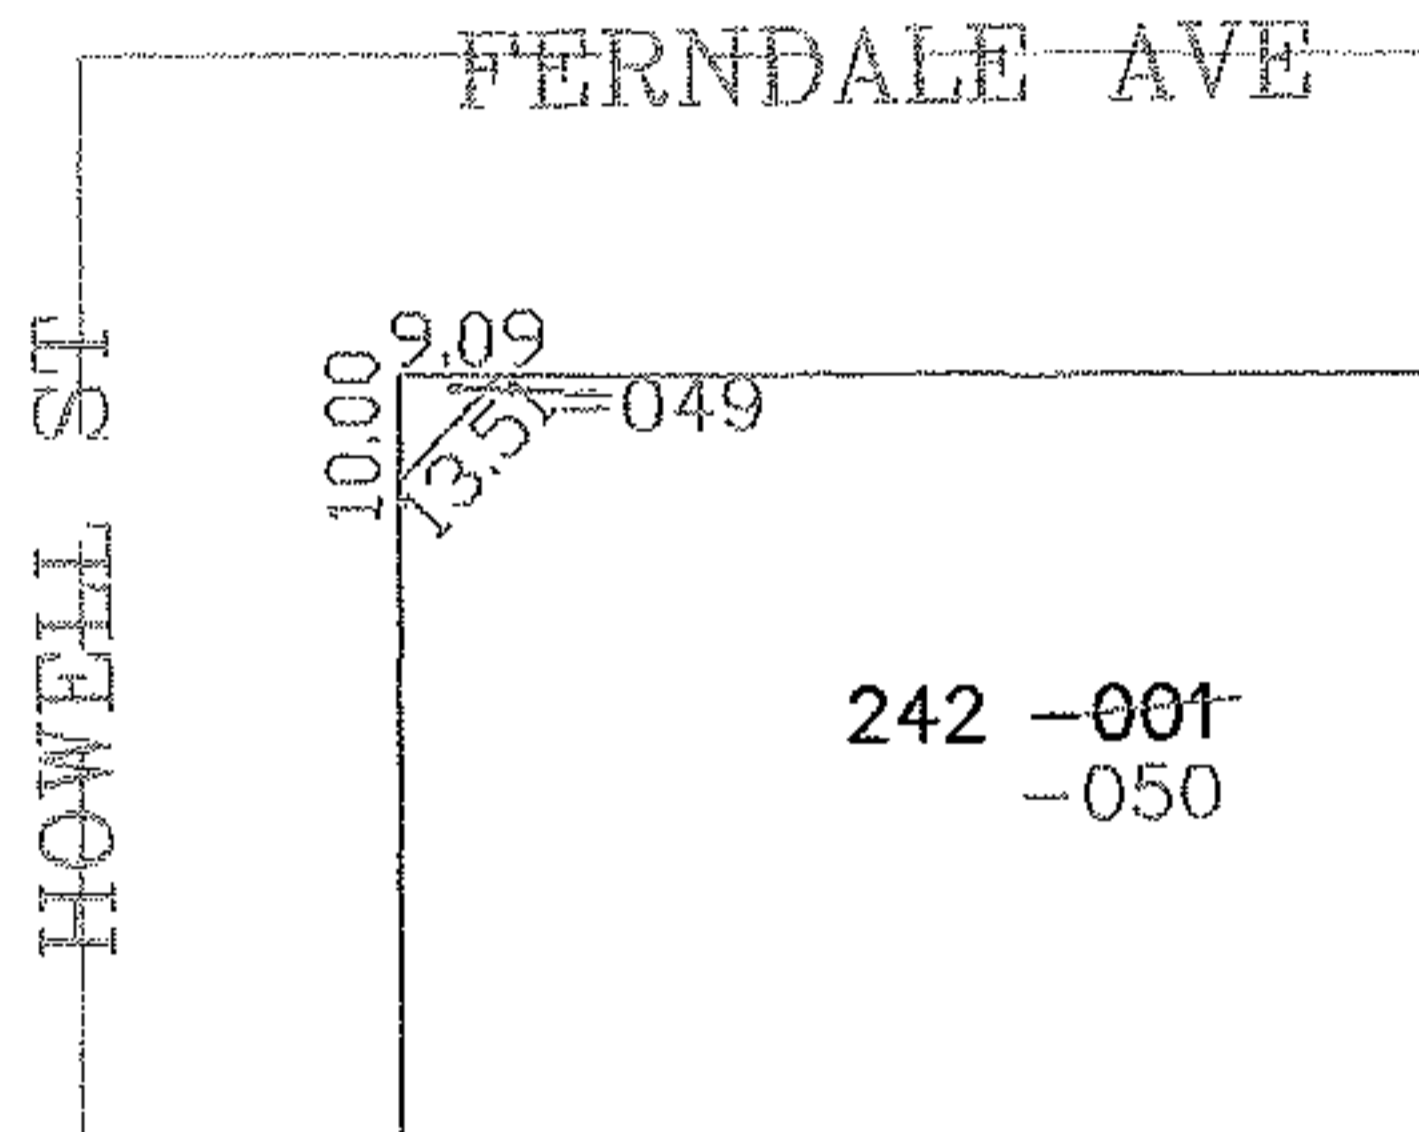

PARENT PARCEL: 03-00-042-114-001

CHILD PARCEL: 03-00-042-114-049, -050

STARTING POINT: SIDELINE OF FERNDALE AVE & HOWELL ST

07-00174

SPLITS/DEEDS PROCESSED

LORAIN COUNTY TAX MAP DEPARTMENT
226 MIDDLE AVE. ELYRIA, OHIO

SURVEYED BY: ROBERT J. MCAULEY

CLOSURE: 0.00 : 10.000

MAP PAGE(S): 03-00-042-B

APPROVED BY: JAH DATE: 3-5-07

SCALE: 1" = 100 PRIOR INSTRUMENT: 20040024833