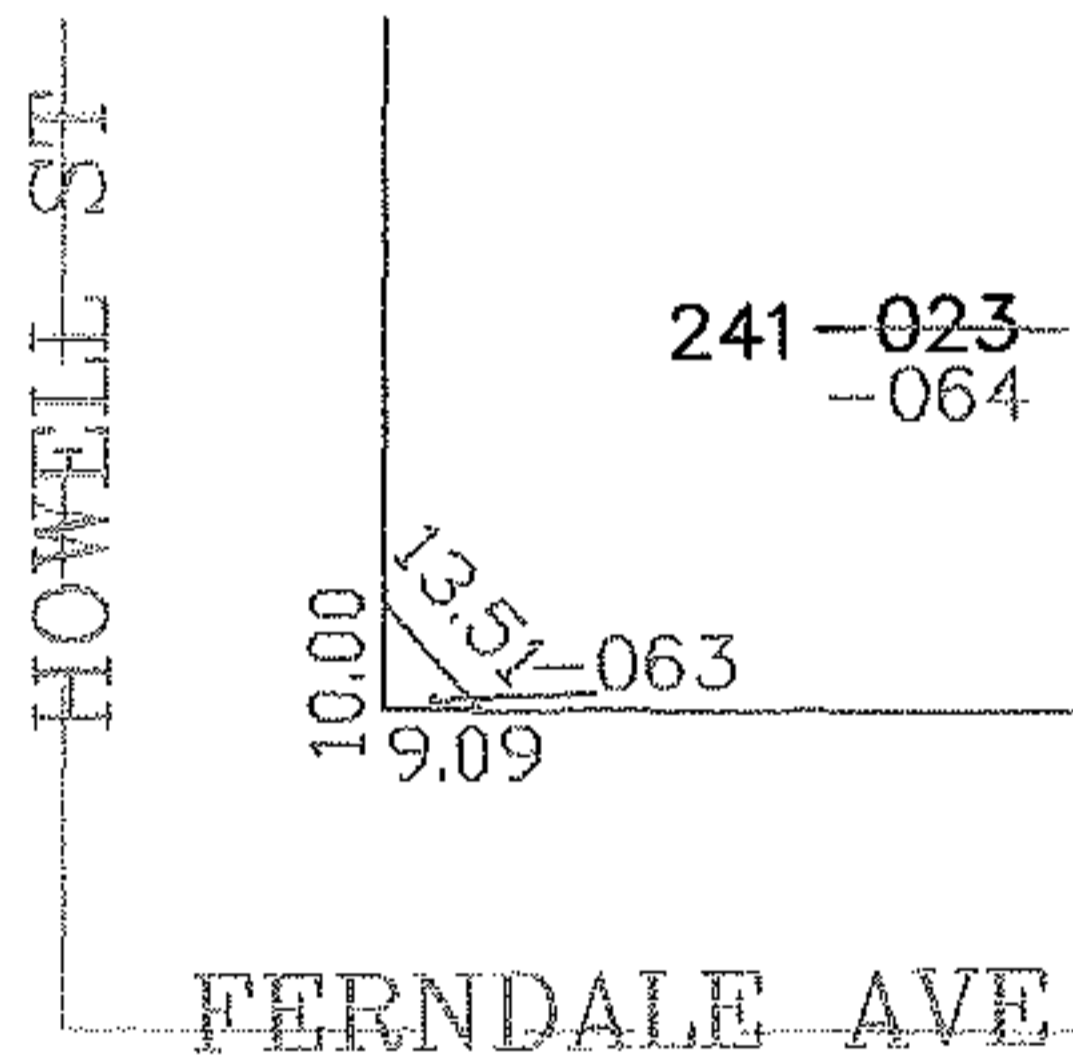

PARENT PARCEL: 03-00-042-110-023

CHILD PARCEL: 03-00-042-110-063, -064

STARTING POINT: SIDELINE OF FERNDALE AVE & HOWELL ST

07-00173

**SPLITS/DEEDS PROCESSED**

LORAIN COUNTY TAX MAP DEPARTMENT  
226 MIDDLE AVE. ELYRIA, OHIO

SURVEYED BY: ROBERT J MCAULEY

CLOSURE: 0.00 : 10.000

MAP PAGE(S): 03-00-042-B

APPROVED BY: JAH DATE: 3-5-07

SCALE: 1" = 100 PRIOR INSTRUMENT: 20060134803